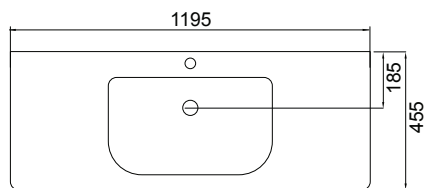

DESCRIPTION

Soft 1200, 2 Drawers, Floorstanding Vanity

PRODUCT CODE

FT120D2 / FT120D2M

- Dimensions** W 1195 x H 830 x D 455 (mm)
- Finishes** White Gloss Paint or Melamine
- Basin** Ceramic Integrated Basin & Overflow
- Handle** Handleless Design with Matching Rail (White Gloss or Melamine), or Contrasting Silver or Black Aluminium Rail. Optional pull handle available at additional cost.
- Origin** New Zealand made cabinetry.
- Features**
- 2 Drawers with soft-close and deeper storage.
 - Melamine is a wood look, low-pressure laminate.
 - White Paint - The paint used on our products is polyurethane or UV based. It is harder and more durable than lacquered finishes.

TECHNICAL DRAWINGS

Top Down

Drawers

Front

Side Section

Basin Side

NOTES

*Additional Cost. Accessories not included. Drawing indicates the technical measurement only and is not a reflection of how the product will look. Sizes are nominal only. All drawings in millimeters. Drawings not to scale. August 2023.