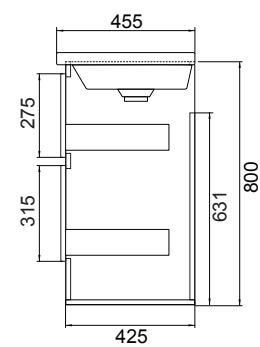

DESCRIPTION

Soft 1200, 2 Drawers, Floorstanding Vanity

PRODUCT CODE

FT120D2 / FT120D2M

- Dimensions** W 1195 x H 830 x D 455 (mm)
- Finishes** White Gloss Paint or Melamine
- Basin** Ceramic Integrated Basin & Overflow
- Handle** Handleless Design with Matching Rail (White Gloss or Melamine), or Contrasting Silver or Black Aluminium Rail. Optional pull handle available at additional cost.
- Origin** New Zealand made cabinetry.
- Features**
- 2 Drawers with soft-close and deeper storage.
 - Melamine is a wood look, low-pressure laminate.
 - White Paint - The paint used on our products is polyurethane or UV based. It is harder and more durable than lacquered finishes.

TECHNICAL DRAWINGS

Top Down

Drawers

Front

Side Section

Basin Side

NOTES

*Additional Cost. Accessories not included. Drawing indicates the technical measurement only and is not a reflection of how the product will look. Sizes are nominal only. All drawings in millimeters. Drawings not to scale. August 2023.