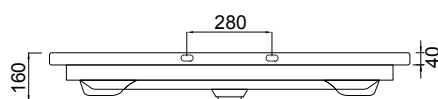

DESCRIPTION

Soft 1200, 2 Drawers, Floorstanding Vanity

PRODUCT CODE

FT120D2 / FT120D2M

- Dimensions** W 1195 x H 830 x D 455 (mm)
- Finishes** White Gloss Paint or Melamine
- Basin** Ceramic Integrated Basin & Overflow
- Handle** Handleless Design with Matching Rail (White Gloss or Melamine), or Contrasting Silver or Black Aluminium Rail. Optional pull handle available at additional cost.
- Origin** New Zealand made cabinetry.
- Features**
- 2 Drawers with soft-close and deeper storage.
 - Melamine is a wood look, low-pressure laminate.
 - White Paint - The paint used on our products is polyurethane or UV based. It is harder and more durable than lacquered finishes.

TECHNICAL DRAWINGS

Top Down

Drawers

Front

Side Section

Basin Side

NOTES

*Additional Cost. Accessories not included. Drawing indicates the technical measurement only and is not a reflection of how the product will look. Sizes are nominal only. All drawings in millimeters. Drawings not to scale. August 2023.