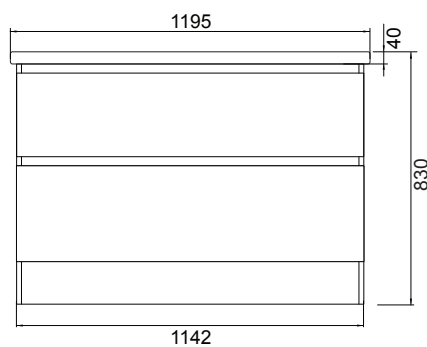

DESCRIPTION

Soft 1200, 2 Drawers, Floorstanding Vanity

PRODUCT CODE

FT120D2 / FT120D2M

- Dimensions** W 1195 x H 830 x D 455 (mm)
- Finishes** White Gloss Paint or Melamine
- Basin** Ceramic Integrated Basin & Overflow
- Handle** Handleless Design with Matching Rail (White Gloss or Melamine), or Contrasting Silver or Black Aluminium Rail. Optional pull handle available at additional cost.
- Origin** New Zealand made cabinetry.
- Features**
- 2 Drawers with soft-close and deeper storage.
 - Melamine is a wood look, low-pressure laminate.
 - White Paint - The paint used on our products is polyurethane or UV based. It is harder and more durable than lacquered finishes.

TECHNICAL DRAWINGS

Top Down

Drawers

Front

Side Section

Basin Side

NOTES

*Additional Cost. Accessories not included. Drawing indicates the technical measurement only and is not a reflection of how the product will look. Sizes are nominal only. All drawings in millimeters. Drawings not to scale. August 2023.