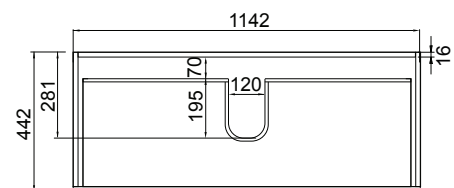

DESCRIPTION

Soft 1200, 2 Drawers, Floorstanding Vanity

PRODUCT CODE

FT120D2 / FT120D2M

- Dimensions** W 1195 x H 830 x D 455 (mm)
- Finishes** White Gloss Paint or Melamine
- Basin** Ceramic Integrated Basin & Overflow
- Handle** Handleless Design with Matching Rail (White Gloss or Melamine), or Contrasting Silver or Black Aluminium Rail. Optional pull handle available at additional cost.
- Origin** New Zealand made cabinetry.
- Features**
- 2 Drawers with soft-close and deeper storage.
 - Melamine is a wood look, low-pressure laminate.
 - White Paint - The paint used on our products is polyurethane or UV based. It is harder and more durable than lacquered finishes.

TECHNICAL DRAWINGS

Top Down

Drawers

Front

Side Section

Basin Side

NOTES

*Additional Cost. Accessories not included. Drawing indicates the technical measurement only and is not a reflection of how the product will look. Sizes are nominal only. All drawings in millimeters. Drawings not to scale. August 2023.