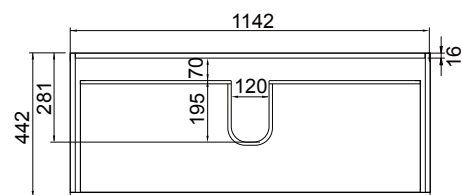

## PRODUCT CODE

FT120D2WH / FT120D2WHM

<b>Dimensions</b>	<b>W 1195</b>	<b>x H 620</b>	<b>x D 455</b>	<b>(mm)</b>
<b>Finishes</b>	White Gloss Paint or Melamine			
<b>Basin</b>	Ceramic Integrated Basin & Overflow			
<b>Handle</b>	Handleless Design with Matching Rail (White Gloss or Melamine), or Contrasting Silver or Black Aluminium Rail. Optional pull handle available at additional cost.			
<b>Origin</b>	New Zealand made cabinetry.			
<b>Features</b>	<ul style="list-style-type: none"> <li>• 2 Drawers with soft-close and deeper storage.</li> <li>• Melamine is a wood look, low-pressure laminate.</li> <li>• White Paint - The paint used on our products is polyurethane or UV based. It is harder and more durable than lacquered finishes.</li> </ul>			

## TECHNICAL DRAWINGS

Top Down

Drawers

Front

Side Section

Basin Side

## NOTES

\*Additional Cost. Accessories not included. Drawing indicates the technical measurement only and is not a reflection of how the product will look. Sizes are nominal only. All drawings in millimeters. Drawings not to scale. August 2023.