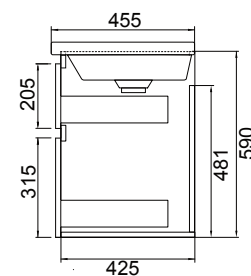

## PRODUCT CODE

FT120D2WH / FT120D2WHM

<b>Dimensions</b>	<b>W 1195</b>	<b>x H 620</b>	<b>x D 455</b>	<b>(mm)</b>
<b>Finishes</b>	White Gloss Paint or Melamine			
<b>Basin</b>	Ceramic Integrated Basin & Overflow			
<b>Handle</b>	Handleless Design with Matching Rail (White Gloss or Melamine), or Contrasting Silver or Black Aluminium Rail. Optional pull handle available at additional cost.			
<b>Origin</b>	New Zealand made cabinetry.			
<b>Features</b>	<ul style="list-style-type: none"> <li>• 2 Drawers with soft-close and deeper storage.</li> <li>• Melamine is a wood look, low-pressure laminate.</li> <li>• White Paint - The paint used on our products is polyurethane or UV based. It is harder and more durable than lacquered finishes.</li> </ul>			

## TECHNICAL DRAWINGS

Top Down

Drawers

Front

Side Section

Basin Side

## NOTES

\*Additional Cost. Accessories not included. Drawing indicates the technical measurement only and is not a reflection of how the product will look. Sizes are nominal only. All drawings in millimeters. Drawings not to scale. August 2023.