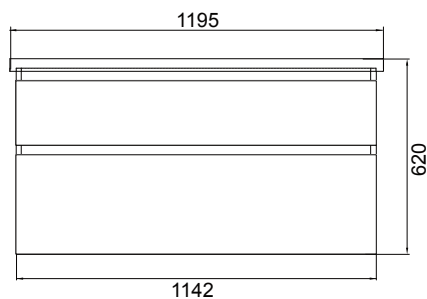

## PRODUCT CODE

FT120D2WH / FT120D2WHM

<b>Dimensions</b>	<b>W 1195</b>	<b>x H 620</b>	<b>x D 455</b>	<b>(mm)</b>
<b>Finishes</b>	White Gloss Paint or Melamine			
<b>Basin</b>	Ceramic Integrated Basin & Overflow			
<b>Handle</b>	Handleless Design with Matching Rail (White Gloss or Melamine), or Contrasting Silver or Black Aluminium Rail. Optional pull handle available at additional cost.			
<b>Origin</b>	New Zealand made cabinetry.			
<b>Features</b>	<ul style="list-style-type: none"> <li>• 2 Drawers with soft-close and deeper storage.</li> <li>• Melamine is a wood look, low-pressure laminate.</li> <li>• White Paint - The paint used on our products is polyurethane or UV based. It is harder and more durable than lacquered finishes.</li> </ul>			

## TECHNICAL DRAWINGS

Top Down

Drawers

Front

Side Section

Basin Side

## NOTES

\*Additional Cost. Accessories not included. Drawing indicates the technical measurement only and is not a reflection of how the product will look. Sizes are nominal only. All drawings in millimeters. Drawings not to scale. August 2023.