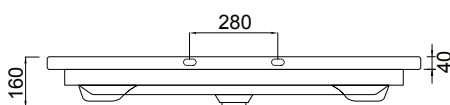

## PRODUCT CODE

FT120D2WH / FT120D2WHM

<b>Dimensions</b>	<b>W 1195</b>	<b>x H 620</b>	<b>x D 455</b>	<b>(mm)</b>
<b>Finishes</b>	White Gloss Paint or Melamine			
<b>Basin</b>	Ceramic Integrated Basin & Overflow			
<b>Handle</b>	Handleless Design with Matching Rail (White Gloss or Melamine), or Contrasting Silver or Black Aluminium Rail. Optional pull handle available at additional cost.			
<b>Origin</b>	New Zealand made cabinetry.			
<b>Features</b>	<ul style="list-style-type: none"> <li>• 2 Drawers with soft-close and deeper storage.</li> <li>• Melamine is a wood look, low-pressure laminate.</li> <li>• White Paint - The paint used on our products is polyurethane or UV based. It is harder and more durable than lacquered finishes.</li> </ul>			

## TECHNICAL DRAWINGS

Top Down

Drawers

Front

Side Section

Basin Side

## NOTES

\*Additional Cost. Accessories not included. Drawing indicates the technical measurement only and is not a reflection of how the product will look. Sizes are nominal only. All drawings in millimeters. Drawings not to scale. August 2023.