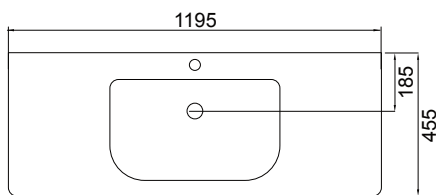

## PRODUCT CODE

FT120D2WH / FT120D2WHM

<b>Dimensions</b>	<b>W 1195</b>	<b>x H 620</b>	<b>x D 455</b>	<b>(mm)</b>
<b>Finishes</b>	White Gloss Paint or Melamine			
<b>Basin</b>	Ceramic Integrated Basin & Overflow			
<b>Handle</b>	Handleless Design with Matching Rail (White Gloss or Melamine), or Contrasting Silver or Black Aluminium Rail. Optional pull handle available at additional cost.			
<b>Origin</b>	New Zealand made cabinetry.			
<b>Features</b>	<ul style="list-style-type: none"> <li>• 2 Drawers with soft-close and deeper storage.</li> <li>• Melamine is a wood look, low-pressure laminate.</li> <li>• White Paint - The paint used on our products is polyurethane or UV based. It is harder and more durable than lacquered finishes.</li> </ul>			

## TECHNICAL DRAWINGS

Top Down

Drawers

Front

Side Section

Basin Side

## NOTES

\*Additional Cost. Accessories not included. Drawing indicates the technical measurement only and is not a reflection of how the product will look. Sizes are nominal only. All drawings in millimeters. Drawings not to scale. August 2023.