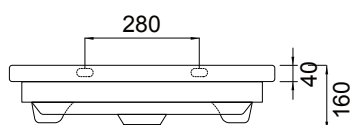

DESCRIPTION

Soft 650, 1 Drawer, 1 Open Shelf, Wall-Hung Vanity

PRODUCT CODE

FT65DOSWH / FT65DOSWHM

Dimensions	W 655	x H 620	x D 455	(mm)
Finishes	White Gloss Paint or Melamine			
Basin	Ceramic Integrated Basin & Overflow			
Handle	Handleless Design with Matching Rail (White Gloss or Melamine), or Contrasting Silver or Black Aluminium Rail. Optional pull handle available at additional cost.			
Origin	New Zealand made cabinetry.			
Features	<ul style="list-style-type: none"> • 1 Drawer with soft-close & 1 open shelf. • Melamine is a wood look, low-pressure laminate. • White Paint - The paint used on our products is polyurethane or UV based. It is harder and more durable than lacquered finishes. 			

TECHNICAL DRAWINGS

Top Down

Drawers

Front

Side Section

Basin Side

NOTES

*Additional Cost. Accessories not included. Drawing indicates the technical measurement only and is not a reflection of how the product will look. Sizes are nominal only. All drawings in millimeters. Drawings not to scale. August 2023.