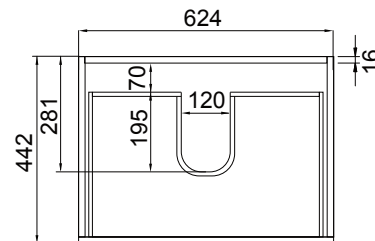

DESCRIPTION

Soft 650, 1 Drawer, 1 Open Shelf, Wall-Hung Vanity

PRODUCT CODE

FT65DOSWH / FT65DOSWHM

Dimensions	W 655	x H 620	x D 455	(mm)
Finishes	White Gloss Paint or Melamine			
Basin	Ceramic Integrated Basin & Overflow			
Handle	Handleless Design with Matching Rail (White Gloss or Melamine), or Contrasting Silver or Black Aluminium Rail. Optional pull handle available at additional cost.			
Origin	New Zealand made cabinetry.			
Features	<ul style="list-style-type: none"> • 1 Drawer with soft-close & 1 open shelf. • Melamine is a wood look, low-pressure laminate. • White Paint - The paint used on our products is polyurethane or UV based. It is harder and more durable than lacquered finishes. 			

TECHNICAL DRAWINGS

Top Down

Drawers

Front

Side Section

Basin Side

NOTES

*Additional Cost. Accessories not included. Drawing indicates the technical measurement only and is not a reflection of how the product will look. Sizes are nominal only. All drawings in millimeters. Drawings not to scale. August 2023.