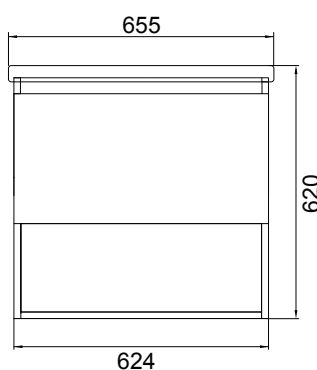

DESCRIPTION

Soft 650, 1 Drawer, 1 Open Shelf, Wall-Hung Vanity

PRODUCT CODE

FT65DOSWH / FT65DOSWHM

Dimensions	W 655	x H 620	x D 455	(mm)
Finishes	White Gloss Paint or Melamine			
Basin	Ceramic Integrated Basin & Overflow			
Handle	Handleless Design with Matching Rail (White Gloss or Melamine), or Contrasting Silver or Black Aluminium Rail. Optional pull handle available at additional cost.			
Origin	New Zealand made cabinetry.			
Features	<ul style="list-style-type: none"> • 1 Drawer with soft-close & 1 open shelf. • Melamine is a wood look, low-pressure laminate. • White Paint - The paint used on our products is polyurethane or UV based. It is harder and more durable than lacquered finishes. 			

TECHNICAL DRAWINGS

Top Down

Drawers

Front

Side Section

Basin Side

NOTES

*Additional Cost. Accessories not included. Drawing indicates the technical measurement only and is not a reflection of how the product will look. Sizes are nominal only. All drawings in millimeters. Drawings not to scale. August 2023.