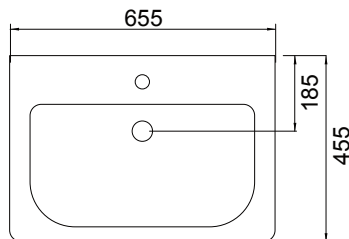

DESCRIPTION

Soft 650, 1 Drawer, 1 Open Shelf, Wall-Hung Vanity

PRODUCT CODE

FT65DOSWH / FT65DOSWHM

Dimensions	W 655	x H 620	x D 455	(mm)
Finishes	White Gloss Paint or Melamine			
Basin	Ceramic Integrated Basin & Overflow			
Handle	Handleless Design with Matching Rail (White Gloss or Melamine), or Contrasting Silver or Black Aluminium Rail. Optional pull handle available at additional cost.			
Origin	New Zealand made cabinetry.			
Features	<ul style="list-style-type: none"> • 1 Drawer with soft-close & 1 open shelf. • Melamine is a wood look, low-pressure laminate. • White Paint - The paint used on our products is polyurethane or UV based. It is harder and more durable than lacquered finishes. 			

TECHNICAL DRAWINGS

Top Down

Drawers

Front

Side Section

Basin Side

NOTES

*Additional Cost. Accessories not included. Drawing indicates the technical measurement only and is not a reflection of how the product will look. Sizes are nominal only. All drawings in millimeters. Drawings not to scale. August 2023.