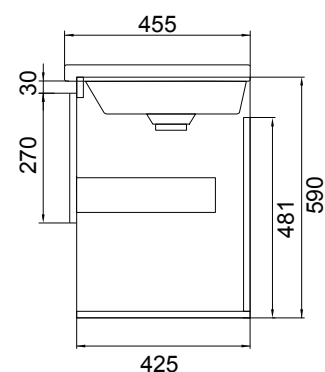

DESCRIPTION

Soft 650, 1 Drawer, 1 Open Shelf, Wall-Hung Vanity

PRODUCT CODE

FT65DOSWH / FT65DOSWHM

Dimensions	W 655	x H 620	x D 455	(mm)
Finishes	White Gloss Paint or Melamine			
Basin	Ceramic Integrated Basin & Overflow			
Handle	Handleless Design with Matching Rail (White Gloss or Melamine), or Contrasting Silver or Black Aluminium Rail. Optional pull handle available at additional cost.			
Origin	New Zealand made cabinetry.			
Features	<ul style="list-style-type: none"> • 1 Drawer with soft-close & 1 open shelf. • Melamine is a wood look, low-pressure laminate. • White Paint - The paint used on our products is polyurethane or UV based. It is harder and more durable than lacquered finishes. 			

TECHNICAL DRAWINGS

Top Down

Drawers

Front

Side Section

Basin Side

NOTES

*Additional Cost. Accessories not included. Drawing indicates the technical measurement only and is not a reflection of how the product will look. Sizes are nominal only. All drawings in millimeters. Drawings not to scale. August 2023.