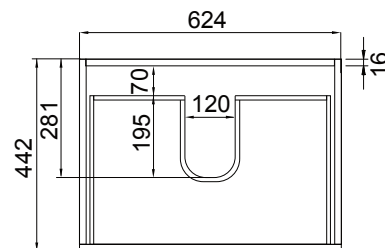

DESCRIPTION

Soft 650, 1 Drawer, Wall-Hung Vanity

PRODUCT CODE

FT65DWH / FT65DWHM

Dimensions	W 655	x H 480	x D 455	(mm)
Finishes	White Gloss Paint or Melamine			
Basin	Ceramic Integrated Basin & Overflow			
Handle	Handleless Design with Matching Rail (White Gloss or Melamine), or Contrasting Silver or Black Aluminium Rail. Optional pull handle available at additional cost.			
Origin	New Zealand made cabinetry.			
Features	<ul style="list-style-type: none"> • 1 Drawer with soft-close and deeper storage. • Melamine is a wood look, low-pressure laminate. • White Paint - The paint used on our products is polyurethane or UV based. It is harder and more durable than lacquered finishes. 			

TECHNICAL DRAWINGS

Top Down

Drawers

Front

Side Section

Basin Side

NOTES

*Additional Cost. Accessories not included. Drawing indicates the technical measurement only and is not a reflection of how the product will look. Sizes are nominal only. All drawings in millimeters. Drawings not to scale. August 2023.