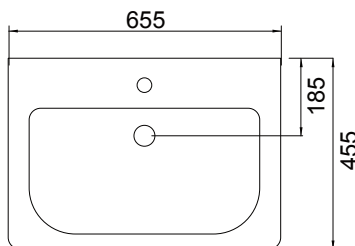

DESCRIPTION

Soft 650, 1 Drawer, Wall-Hung Vanity

PRODUCT CODE

FT65DWH / FT65DWHM

Dimensions	W 655	x H 480	x D 455	(mm)
Finishes	White Gloss Paint or Melamine			
Basin	Ceramic Integrated Basin & Overflow			
Handle	Handleless Design with Matching Rail (White Gloss or Melamine), or Contrasting Silver or Black Aluminium Rail. Optional pull handle available at additional cost.			
Origin	New Zealand made cabinetry.			
Features	<ul style="list-style-type: none"> • 1 Drawer with soft-close and deeper storage. • Melamine is a wood look, low-pressure laminate. • White Paint - The paint used on our products is polyurethane or UV based. It is harder and more durable than lacquered finishes. 			

TECHNICAL DRAWINGS

Top Down

Drawers

Front

Side Section

Basin Side

NOTES

*Additional Cost. Accessories not included. Drawing indicates the technical measurement only and is not a reflection of how the product will look. Sizes are nominal only. All drawings in millimeters. Drawings not to scale. August 2023.