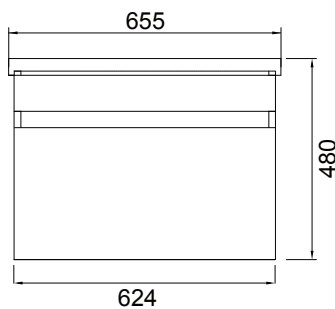

DESCRIPTION

Soft 650, 1 Drawer, Wall-Hung Vanity

PRODUCT CODE

FT65DWH / FT65DWHM

Dimensions	W 655	x H 480	x D 455	(mm)
Finishes	White Gloss Paint or Melamine			
Basin	Ceramic Integrated Basin & Overflow			
Handle	Handleless Design with Matching Rail (White Gloss or Melamine), or Contrasting Silver or Black Aluminium Rail. Optional pull handle available at additional cost.			
Origin	New Zealand made cabinetry.			
Features	<ul style="list-style-type: none"> • 1 Drawer with soft-close and deeper storage. • Melamine is a wood look, low-pressure laminate. • White Paint - The paint used on our products is polyurethane or UV based. It is harder and more durable than lacquered finishes. 			

TECHNICAL DRAWINGS

Top Down

Drawers

Front

Side Section

Basin Side

NOTES

*Additional Cost. Accessories not included. Drawing indicates the technical measurement only and is not a reflection of how the product will look. Sizes are nominal only. All drawings in millimeters. Drawings not to scale. August 2023.