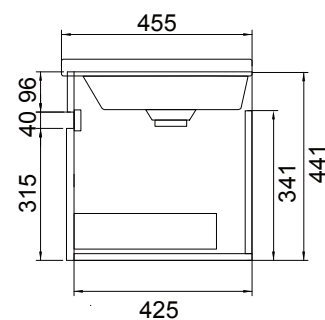

DESCRIPTION

Soft 650, 1 Drawer, Wall-Hung Vanity

PRODUCT CODE

FT65DWH / FT65DWHM

Dimensions	W 655	x H 480	x D 455	(mm)
Finishes	White Gloss Paint or Melamine			
Basin	Ceramic Integrated Basin & Overflow			
Handle	Handleless Design with Matching Rail (White Gloss or Melamine), or Contrasting Silver or Black Aluminium Rail. Optional pull handle available at additional cost.			
Origin	New Zealand made cabinetry.			
Features	<ul style="list-style-type: none"> • 1 Drawer with soft-close and deeper storage. • Melamine is a wood look, low-pressure laminate. • White Paint - The paint used on our products is polyurethane or UV based. It is harder and more durable than lacquered finishes. 			

TECHNICAL DRAWINGS

Top Down

Drawers

Front

Side Section

Basin Side

NOTES

*Additional Cost. Accessories not included. Drawing indicates the technical measurement only and is not a reflection of how the product will look. Sizes are nominal only. All drawings in millimeters. Drawings not to scale. August 2023.