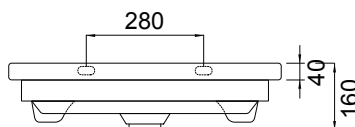

DESCRIPTION

Soft 650, 1 Drawer, Wall-Hung Vanity

PRODUCT CODE

FT65DWH / FT65DWHM

Dimensions	W 655	x H 480	x D 455	(mm)
Finishes	White Gloss Paint or Melamine			
Basin	Ceramic Integrated Basin & Overflow			
Handle	Handleless Design with Matching Rail (White Gloss or Melamine), or Contrasting Silver or Black Aluminium Rail. Optional pull handle available at additional cost.			
Origin	New Zealand made cabinetry.			
Features	<ul style="list-style-type: none"> • 1 Drawer with soft-close and deeper storage. • Melamine is a wood look, low-pressure laminate. • White Paint - The paint used on our products is polyurethane or UV based. It is harder and more durable than lacquered finishes. 			

TECHNICAL DRAWINGS

Top Down

Drawers

Front

Side Section

Basin Side

NOTES

*Additional Cost. Accessories not included. Drawing indicates the technical measurement only and is not a reflection of how the product will look. Sizes are nominal only. All drawings in millimeters. Drawings not to scale. August 2023.