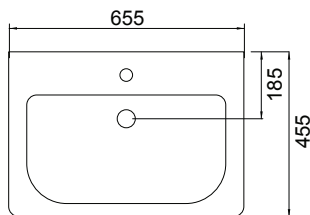

## PRODUCT CODE

FT65D2 / FT65D2M

- Dimensions** W 655 x H 830 x D 455 (mm)
- Finishes** White Gloss Paint or Melamine
- Basin** Ceramic Integrated Basin & Overflow
- Handle** Handleless Design with Matching Rail (White Gloss or Melamine), or Contrasting Silver or Black Aluminium Rail. Optional pull handle available at additional cost.
- Origin** New Zealand made cabinetry.
- Features**
- 2 Drawers with soft-close and deeper storage.
  - Melamine is a wood look, low-pressure laminate.
  - White Paint - The paint used on our products is polyurethane or UV based. It is harder and more durable than lacquered finishes.

## TECHNICAL DRAWINGS

Top Down

Drawers

Front

Side Section

Basin Side

## NOTES

\*Additional Cost. Accessories not included. Drawing indicates the technical measurement only and is not a reflection of how the product will look. Sizes are nominal only. All drawings in millimeters. Drawings not to scale. August 2023.