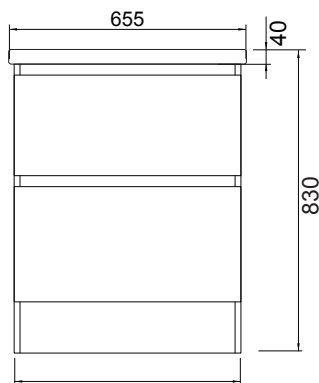

## PRODUCT CODE

FT65D2 / FT65D2M

- Dimensions** W 655 x H 830 x D 455 (mm)
- Finishes** White Gloss Paint or Melamine
- Basin** Ceramic Integrated Basin & Overflow
- Handle** Handleless Design with Matching Rail (White Gloss or Melamine), or Contrasting Silver or Black Aluminium Rail. Optional pull handle available at additional cost.
- Origin** New Zealand made cabinetry.
- Features**
- 2 Drawers with soft-close and deeper storage.
  - Melamine is a wood look, low-pressure laminate.
  - White Paint - The paint used on our products is polyurethane or UV based. It is harder and more durable than lacquered finishes.

## TECHNICAL DRAWINGS

Top Down

Drawers

Front

Side Section

Basin Side

## NOTES

\*Additional Cost. Accessories not included. Drawing indicates the technical measurement only and is not a reflection of how the product will look. Sizes are nominal only. All drawings in millimeters. Drawings not to scale. August 2023.