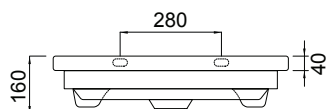

## PRODUCT CODE

FT65D2 / FT65D2M

- Dimensions** W 655 x H 830 x D 455 (mm)
- Finishes** White Gloss Paint or Melamine
- Basin** Ceramic Integrated Basin & Overflow
- Handle** Handleless Design with Matching Rail (White Gloss or Melamine), or Contrasting Silver or Black Aluminium Rail. Optional pull handle available at additional cost.
- Origin** New Zealand made cabinetry.
- Features**
- 2 Drawers with soft-close and deeper storage.
  - Melamine is a wood look, low-pressure laminate.
  - White Paint - The paint used on our products is polyurethane or UV based. It is harder and more durable than lacquered finishes.

## TECHNICAL DRAWINGS

Top Down

Drawers

Front

Side Section

Basin Side

## NOTES

\*Additional Cost. Accessories not included. Drawing indicates the technical measurement only and is not a reflection of how the product will look. Sizes are nominal only. All drawings in millimeters. Drawings not to scale. August 2023.