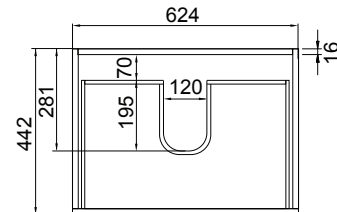

## PRODUCT CODE

FT65D2 / FT65D2M

- Dimensions** W 655 x H 830 x D 455 (mm)
- Finishes** White Gloss Paint or Melamine
- Basin** Ceramic Integrated Basin & Overflow
- Handle** Handleless Design with Matching Rail (White Gloss or Melamine), or Contrasting Silver or Black Aluminium Rail. Optional pull handle available at additional cost.
- Origin** New Zealand made cabinetry.
- Features**
- 2 Drawers with soft-close and deeper storage.
  - Melamine is a wood look, low-pressure laminate.
  - White Paint - The paint used on our products is polyurethane or UV based. It is harder and more durable than lacquered finishes.

## TECHNICAL DRAWINGS

Top Down

Drawers

Front

Side Section

Basin Side

## NOTES

\*Additional Cost. Accessories not included. Drawing indicates the technical measurement only and is not a reflection of how the product will look. Sizes are nominal only. All drawings in millimeters. Drawings not to scale. August 2023.