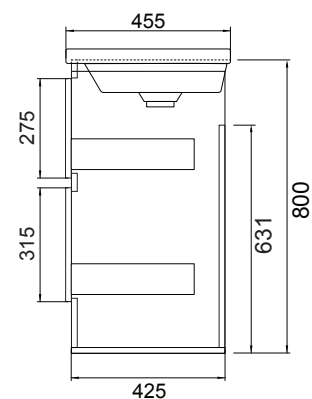

## PRODUCT CODE

FT65D2 / FT65D2M

- Dimensions** W 655 x H 830 x D 455 (mm)
- Finishes** White Gloss Paint or Melamine
- Basin** Ceramic Integrated Basin & Overflow
- Handle** Handleless Design with Matching Rail (White Gloss or Melamine), or Contrasting Silver or Black Aluminium Rail. Optional pull handle available at additional cost.
- Origin** New Zealand made cabinetry.
- Features**
- 2 Drawers with soft-close and deeper storage.
  - Melamine is a wood look, low-pressure laminate.
  - White Paint - The paint used on our products is polyurethane or UV based. It is harder and more durable than lacquered finishes.

## TECHNICAL DRAWINGS

Top Down

Drawers

Front

Side Section

Basin Side

## NOTES

\*Additional Cost. Accessories not included. Drawing indicates the technical measurement only and is not a reflection of how the product will look. Sizes are nominal only. All drawings in millimeters. Drawings not to scale. August 2023.