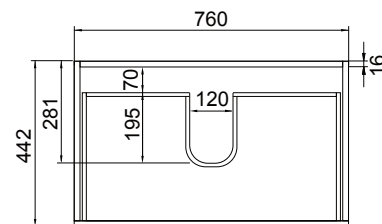

DESCRIPTION

Soft 800, 1 Drawer, 1 Open Shelf, Wall-Hung Vanity

PRODUCT CODE

FT80DOSWH / FT80DOSWHM

Dimensions	W 805	x H 620	x D 455	(mm)
Finishes	White Gloss Paint or Melamine			
Basin	Ceramic Integrated Basin & Overflow			
Handle	Handleless Design with Matching Rail (White Gloss or Melamine), or Contrasting Silver or Black Aluminium Rail. Optional pull handle available at additional cost.			
Origin	New Zealand made cabinetry.			
Features	<ul style="list-style-type: none"> • 1 Drawer with soft-close & 1 open shelf. • Melamine is a wood look, low-pressure laminate. • White Paint - The paint used on our products is polyurethane or UV based. It is harder and more durable than lacquered finishes. 			

TECHNICAL DRAWINGS

Top Down

Drawers

Front

Side Section

Basin Side

NOTES

*Additional Cost. Accessories not included. Drawing indicates the technical measurement only and is not a reflection of how the product will look. Sizes are nominal only. All drawings in millimeters. Drawings not to scale. August 2023.