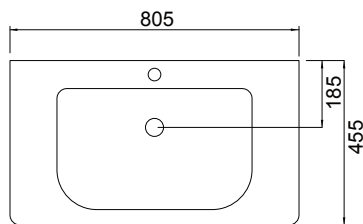

DESCRIPTION

Soft 800, 1 Drawer, 1 Open Shelf, Wall-Hung Vanity

PRODUCT CODE

FT80DOSWH / FT80DOSWHM

Dimensions	W 805	x H 620	x D 455	(mm)
Finishes	White Gloss Paint or Melamine			
Basin	Ceramic Integrated Basin & Overflow			
Handle	Handleless Design with Matching Rail (White Gloss or Melamine), or Contrasting Silver or Black Aluminium Rail. Optional pull handle available at additional cost.			
Origin	New Zealand made cabinetry.			
Features	<ul style="list-style-type: none"> • 1 Drawer with soft-close & 1 open shelf. • Melamine is a wood look, low-pressure laminate. • White Paint - The paint used on our products is polyurethane or UV based. It is harder and more durable than lacquered finishes. 			

TECHNICAL DRAWINGS

Top Down

Drawers

Front

Side Section

Basin Side

NOTES

*Additional Cost. Accessories not included. Drawing indicates the technical measurement only and is not a reflection of how the product will look. Sizes are nominal only. All drawings in millimeters. Drawings not to scale. August 2023.