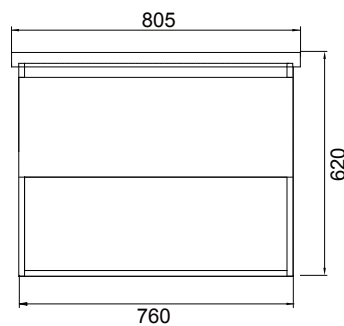

DESCRIPTION

Soft 800, 1 Drawer, 1 Open Shelf, Wall-Hung Vanity

PRODUCT CODE

FT80DOSWH / FT80DOSWHM

Dimensions	W 805	x H 620	x D 455	(mm)
Finishes	White Gloss Paint or Melamine			
Basin	Ceramic Integrated Basin & Overflow			
Handle	Handleless Design with Matching Rail (White Gloss or Melamine), or Contrasting Silver or Black Aluminium Rail. Optional pull handle available at additional cost.			
Origin	New Zealand made cabinetry.			
Features	<ul style="list-style-type: none"> • 1 Drawer with soft-close & 1 open shelf. • Melamine is a wood look, low-pressure laminate. • White Paint - The paint used on our products is polyurethane or UV based. It is harder and more durable than lacquered finishes. 			

TECHNICAL DRAWINGS

Top Down

Drawers

Front

Side Section

Basin Side

NOTES

*Additional Cost. Accessories not included. Drawing indicates the technical measurement only and is not a reflection of how the product will look. Sizes are nominal only. All drawings in millimeters. Drawings not to scale. August 2023.