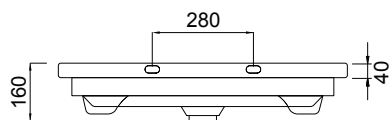

DESCRIPTION

Soft 800, 1 Drawer, 1 Open Shelf, Wall-Hung Vanity

PRODUCT CODE

FT80DOSWH / FT80DOSWHM

Dimensions	W 805	x H 620	x D 455	(mm)
Finishes	White Gloss Paint or Melamine			
Basin	Ceramic Integrated Basin & Overflow			
Handle	Handleless Design with Matching Rail (White Gloss or Melamine), or Contrasting Silver or Black Aluminium Rail. Optional pull handle available at additional cost.			
Origin	New Zealand made cabinetry.			
Features	<ul style="list-style-type: none"> • 1 Drawer with soft-close & 1 open shelf. • Melamine is a wood look, low-pressure laminate. • White Paint - The paint used on our products is polyurethane or UV based. It is harder and more durable than lacquered finishes. 			

TECHNICAL DRAWINGS

Top Down

Drawers

Front

Side Section

Basin Side

NOTES

*Additional Cost. Accessories not included. Drawing indicates the technical measurement only and is not a reflection of how the product will look. Sizes are nominal only. All drawings in millimeters. Drawings not to scale. August 2023.