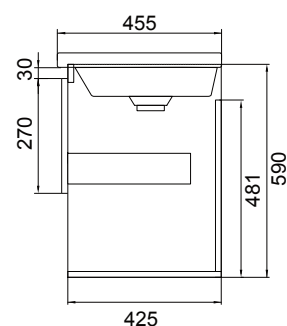

DESCRIPTION

Soft 800, 1 Drawer, 1 Open Shelf, Wall-Hung Vanity

PRODUCT CODE

FT80DOSWH / FT80DOSWHM

Dimensions	W 805	x H 620	x D 455	(mm)
Finishes	White Gloss Paint or Melamine			
Basin	Ceramic Integrated Basin & Overflow			
Handle	Handleless Design with Matching Rail (White Gloss or Melamine), or Contrasting Silver or Black Aluminium Rail. Optional pull handle available at additional cost.			
Origin	New Zealand made cabinetry.			
Features	<ul style="list-style-type: none"> • 1 Drawer with soft-close & 1 open shelf. • Melamine is a wood look, low-pressure laminate. • White Paint - The paint used on our products is polyurethane or UV based. It is harder and more durable than lacquered finishes. 			

TECHNICAL DRAWINGS

Top Down

Drawers

Front

Side Section

Basin Side

NOTES

*Additional Cost. Accessories not included. Drawing indicates the technical measurement only and is not a reflection of how the product will look. Sizes are nominal only. All drawings in millimeters. Drawings not to scale. August 2023.