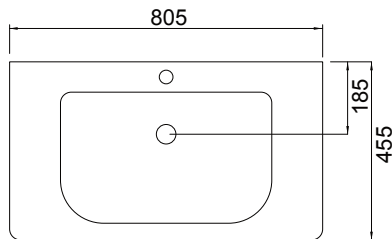

DESCRIPTION

Soft 800, 1 Drawer, Wall-Hung Vanity

PRODUCT CODE

FT80WH / FT80WHM

Dimensions	W 805	x H 480	x D 455	(mm)
Finishes	White Gloss Paint or Melamine			
Basin	Ceramic Integrated Basin & Overflow			
Handle	Handleless Design with Matching Rail (White Gloss or Melamine), or Contrasting Silver or Black Aluminium Rail. Optional pull handle available at additional cost.			
Origin	New Zealand made cabinetry.			
Features	<ul style="list-style-type: none"> • 1 Drawer with soft-close and deeper storage. • Melamine is a wood look, low-pressure laminate. • White Paint - The paint used on our products is polyurethane or UV based. It is harder and more durable than lacquered finishes. 			

TECHNICAL DRAWINGS

Top Down

Drawers

Front

Side Section

Basin Side

NOTES

*Additional Cost. Accessories not included. Drawing indicates the technical measurement only and is not a reflection of how the product will look. Sizes are nominal only. All drawings in millimeters. Drawings not to scale. August 2023.