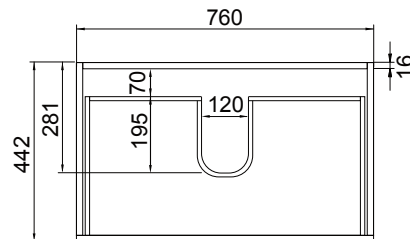

DESCRIPTION

Soft 800, 1 Drawer, Wall-Hung Vanity

PRODUCT CODE

FT80WH / FT80WHM

Dimensions	W 805	x H 480	x D 455	(mm)
Finishes	White Gloss Paint or Melamine			
Basin	Ceramic Integrated Basin & Overflow			
Handle	Handleless Design with Matching Rail (White Gloss or Melamine), or Contrasting Silver or Black Aluminium Rail. Optional pull handle available at additional cost.			
Origin	New Zealand made cabinetry.			
Features	<ul style="list-style-type: none"> • 1 Drawer with soft-close and deeper storage. • Melamine is a wood look, low-pressure laminate. • White Paint - The paint used on our products is polyurethane or UV based. It is harder and more durable than lacquered finishes. 			

TECHNICAL DRAWINGS

Top Down

Drawers

Front

Side Section

Basin Side

NOTES

*Additional Cost. Accessories not included. Drawing indicates the technical measurement only and is not a reflection of how the product will look. Sizes are nominal only. All drawings in millimeters. Drawings not to scale. August 2023.