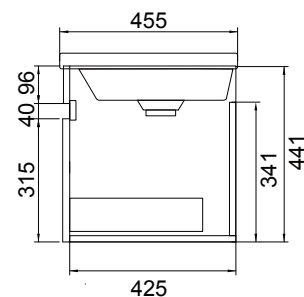

DESCRIPTION

Soft 800, 1 Drawer, Wall-Hung Vanity

PRODUCT CODE

FT80WH / FT80WHM

Dimensions	W 805	x H 480	x D 455	(mm)
Finishes	White Gloss Paint or Melamine			
Basin	Ceramic Integrated Basin & Overflow			
Handle	Handleless Design with Matching Rail (White Gloss or Melamine), or Contrasting Silver or Black Aluminium Rail. Optional pull handle available at additional cost.			
Origin	New Zealand made cabinetry.			
Features	<ul style="list-style-type: none"> • 1 Drawer with soft-close and deeper storage. • Melamine is a wood look, low-pressure laminate. • White Paint - The paint used on our products is polyurethane or UV based. It is harder and more durable than lacquered finishes. 			

TECHNICAL DRAWINGS

Top Down

Drawers

Front

Side Section

Basin Side

NOTES

*Additional Cost. Accessories not included. Drawing indicates the technical measurement only and is not a reflection of how the product will look. Sizes are nominal only. All drawings in millimeters. Drawings not to scale. August 2023.