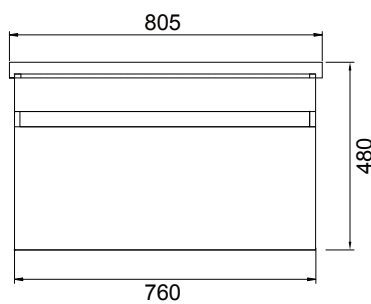

DESCRIPTION

Soft 800, 1 Drawer, Wall-Hung Vanity

PRODUCT CODE

FT80WH / FT80WHM

Dimensions	W 805	x H 480	x D 455	(mm)
Finishes	White Gloss Paint or Melamine			
Basin	Ceramic Integrated Basin & Overflow			
Handle	Handleless Design with Matching Rail (White Gloss or Melamine), or Contrasting Silver or Black Aluminium Rail. Optional pull handle available at additional cost.			
Origin	New Zealand made cabinetry.			
Features	<ul style="list-style-type: none"> • 1 Drawer with soft-close and deeper storage. • Melamine is a wood look, low-pressure laminate. • White Paint - The paint used on our products is polyurethane or UV based. It is harder and more durable than lacquered finishes. 			

TECHNICAL DRAWINGS

Top Down

Drawers

Front

Side Section

Basin Side

NOTES

*Additional Cost. Accessories not included. Drawing indicates the technical measurement only and is not a reflection of how the product will look. Sizes are nominal only. All drawings in millimeters. Drawings not to scale. August 2023.