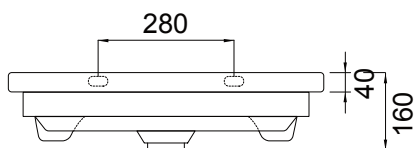

DESCRIPTION

Soft 800, 1 Drawer, Wall-Hung Vanity

PRODUCT CODE

FT80WH / FT80WHM

Dimensions	W 805	x H 480	x D 455	(mm)
Finishes	White Gloss Paint or Melamine			
Basin	Ceramic Integrated Basin & Overflow			
Handle	Handleless Design with Matching Rail (White Gloss or Melamine), or Contrasting Silver or Black Aluminium Rail. Optional pull handle available at additional cost.			
Origin	New Zealand made cabinetry.			
Features	<ul style="list-style-type: none"> • 1 Drawer with soft-close and deeper storage. • Melamine is a wood look, low-pressure laminate. • White Paint - The paint used on our products is polyurethane or UV based. It is harder and more durable than lacquered finishes. 			

TECHNICAL DRAWINGS

Top Down

Drawers

Front

Side Section

Basin Side

NOTES

*Additional Cost. Accessories not included. Drawing indicates the technical measurement only and is not a reflection of how the product will look. Sizes are nominal only. All drawings in millimeters. Drawings not to scale. August 2023.