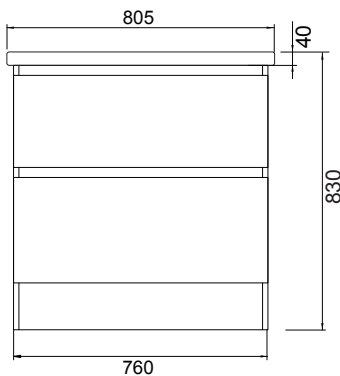

DESCRIPTION

Soft 800, 2 Drawers, Floorstanding Vanity

PRODUCT CODE

FT80D2 / FT80D2M

Dimensions	W 805	x H 830	x D 455	(mm)
Finishes	White Gloss Paint or Melamine			
Basin	Ceramic Integrated Basin & Overflow			
Handle	Handleless Design with Matching Rail (White Gloss or Melamine), or Contrasting Silver or Black Aluminium Rail. Optional pull handle available at additional cost.			
Origin	New Zealand made cabinetry.			
Features	<ul style="list-style-type: none"> • 2 Drawers with soft-close and deeper storage. • Melamine is a wood look, low-pressure laminate. • White Paint - The paint used on our products is polyurethane or UV based. It is harder and more durable than lacquered finishes. 			

TECHNICAL DRAWINGS

Top Down

Drawers

Front

Side Section

Basin Side

NOTES

*Additional Cost. Accessories not included. Drawing indicates the technical measurement only and is not a reflection of how the product will look. Sizes are nominal only. All drawings in millimeters. Drawings not to scale. August 2023.