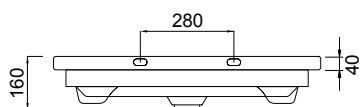

DESCRIPTION

Soft 800, 2 Drawers, Floorstanding Vanity

PRODUCT CODE

FT80D2 / FT80D2M

Dimensions	W 805	x H 830	x D 455	(mm)
Finishes	White Gloss Paint or Melamine			
Basin	Ceramic Integrated Basin & Overflow			
Handle	Handleless Design with Matching Rail (White Gloss or Melamine), or Contrasting Silver or Black Aluminium Rail. Optional pull handle available at additional cost.			
Origin	New Zealand made cabinetry.			
Features	<ul style="list-style-type: none"> • 2 Drawers with soft-close and deeper storage. • Melamine is a wood look, low-pressure laminate. • White Paint - The paint used on our products is polyurethane or UV based. It is harder and more durable than lacquered finishes. 			

TECHNICAL DRAWINGS

Top Down

Drawers

Front

Side Section

Basin Side

NOTES

*Additional Cost. Accessories not included. Drawing indicates the technical measurement only and is not a reflection of how the product will look. Sizes are nominal only. All drawings in millimeters. Drawings not to scale. August 2023.