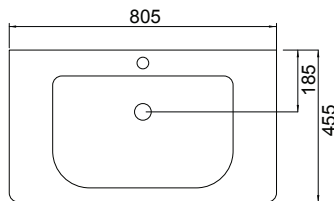

DESCRIPTION

Soft 800, 2 Drawers, Floorstanding Vanity

PRODUCT CODE

FT80D2 / FT80D2M

Dimensions	W 805	x H 830	x D 455	(mm)
Finishes	White Gloss Paint or Melamine			
Basin	Ceramic Integrated Basin & Overflow			
Handle	Handleless Design with Matching Rail (White Gloss or Melamine), or Contrasting Silver or Black Aluminium Rail. Optional pull handle available at additional cost.			
Origin	New Zealand made cabinetry.			
Features	<ul style="list-style-type: none"> • 2 Drawers with soft-close and deeper storage. • Melamine is a wood look, low-pressure laminate. • White Paint - The paint used on our products is polyurethane or UV based. It is harder and more durable than lacquered finishes. 			

TECHNICAL DRAWINGS

Top Down

Drawers

Front

Side Section

Basin Side

NOTES

*Additional Cost. Accessories not included. Drawing indicates the technical measurement only and is not a reflection of how the product will look. Sizes are nominal only. All drawings in millimeters. Drawings not to scale. August 2023.