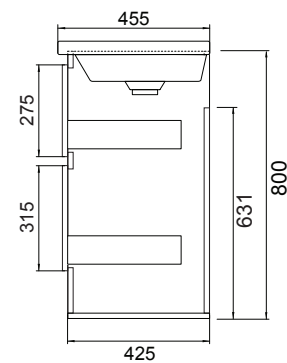

DESCRIPTION

Soft 800, 2 Drawers, Floorstanding Vanity

PRODUCT CODE

FT80D2 / FT80D2M

Dimensions	W 805	x H 830	x D 455	(mm)
Finishes	White Gloss Paint or Melamine			
Basin	Ceramic Integrated Basin & Overflow			
Handle	Handleless Design with Matching Rail (White Gloss or Melamine), or Contrasting Silver or Black Aluminium Rail. Optional pull handle available at additional cost.			
Origin	New Zealand made cabinetry.			
Features	<ul style="list-style-type: none"> • 2 Drawers with soft-close and deeper storage. • Melamine is a wood look, low-pressure laminate. • White Paint - The paint used on our products is polyurethane or UV based. It is harder and more durable than lacquered finishes. 			

TECHNICAL DRAWINGS

Top Down

Drawers

Front

Side Section

Basin Side

NOTES

*Additional Cost. Accessories not included. Drawing indicates the technical measurement only and is not a reflection of how the product will look. Sizes are nominal only. All drawings in millimeters. Drawings not to scale. August 2023.