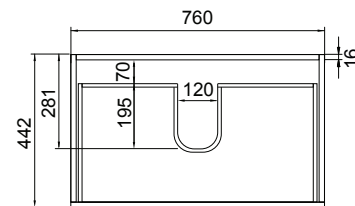

DESCRIPTION

Soft 800, 2 Drawers, Floorstanding Vanity

PRODUCT CODE

FT80D2 / FT80D2M

Dimensions	W 805	x H 830	x D 455	(mm)
Finishes	White Gloss Paint or Melamine			
Basin	Ceramic Integrated Basin & Overflow			
Handle	Handleless Design with Matching Rail (White Gloss or Melamine), or Contrasting Silver or Black Aluminium Rail. Optional pull handle available at additional cost.			
Origin	New Zealand made cabinetry.			
Features	<ul style="list-style-type: none"> • 2 Drawers with soft-close and deeper storage. • Melamine is a wood look, low-pressure laminate. • White Paint - The paint used on our products is polyurethane or UV based. It is harder and more durable than lacquered finishes. 			

TECHNICAL DRAWINGS

Top Down

Drawers

Front

Side Section

Basin Side

NOTES

*Additional Cost. Accessories not included. Drawing indicates the technical measurement only and is not a reflection of how the product will look. Sizes are nominal only. All drawings in millimeters. Drawings not to scale. August 2023.