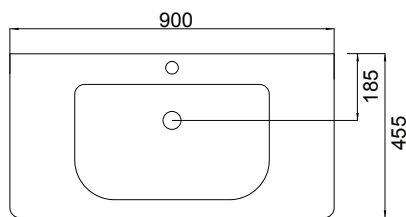

## PRODUCT CODE

FT90DOSWH / FT90DOSWHM

<b>Dimensions</b>	<b>W 900</b>	<b>x H 620</b>	<b>x D 455</b>	<b>(mm)</b>
<b>Finishes</b>	White Gloss Paint or Melamine			
<b>Basin</b>	Ceramic Integrated Basin & Overflow			
<b>Handle</b>	Handleless Design with Matching Rail (White Gloss or Melamine), or Contrasting Silver or Black Aluminium Rail. Optional pull handle available at additional cost.			
<b>Origin</b>	New Zealand made cabinetry.			
<b>Features</b>	<ul style="list-style-type: none"> <li>• 1 Drawer with soft-close &amp; 1 open shelf.</li> <li>• Melamine is a wood look, low-pressure laminate.</li> <li>• White Paint - The paint used on our products is polyurethane or UV based. It is harder and more durable than lacquered finishes.</li> </ul>			

## TECHNICAL DRAWINGS

Top Down

Drawers

Front

Side Section

Basin Side

## NOTES

\*Additional Cost. Accessories not included. Drawing indicates the technical measurement only and is not a reflection of how the product will look. Sizes are nominal only. All drawings in millimeters. Drawings not to scale. August 2023.