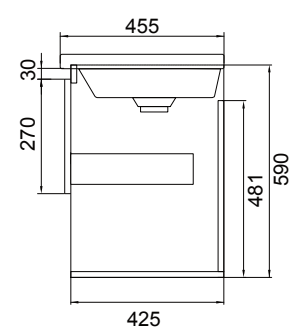

## PRODUCT CODE

FT90DOSWH / FT90DOSWHM

<b>Dimensions</b>	<b>W 900</b>	<b>x H 620</b>	<b>x D 455</b>	<b>(mm)</b>
<b>Finishes</b>	White Gloss Paint or Melamine			
<b>Basin</b>	Ceramic Integrated Basin & Overflow			
<b>Handle</b>	Handleless Design with Matching Rail (White Gloss or Melamine), or Contrasting Silver or Black Aluminium Rail. Optional pull handle available at additional cost.			
<b>Origin</b>	New Zealand made cabinetry.			
<b>Features</b>	<ul style="list-style-type: none"> <li>• 1 Drawer with soft-close &amp; 1 open shelf.</li> <li>• Melamine is a wood look, low-pressure laminate.</li> <li>• White Paint - The paint used on our products is polyurethane or UV based. It is harder and more durable than lacquered finishes.</li> </ul>			

## TECHNICAL DRAWINGS

Top Down

Drawers

Front

Side Section

Basin Side

## NOTES

\*Additional Cost. Accessories not included. Drawing indicates the technical measurement only and is not a reflection of how the product will look. Sizes are nominal only. All drawings in millimeters. Drawings not to scale. August 2023.