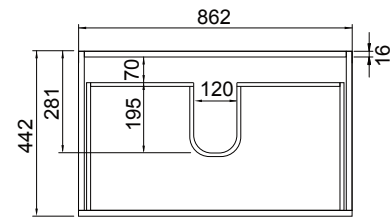

## PRODUCT CODE

FT90DOSWH / FT90DOSWHM

<b>Dimensions</b>	<b>W 900</b>	<b>x H 620</b>	<b>x D 455</b>	<b>(mm)</b>
<b>Finishes</b>	White Gloss Paint or Melamine			
<b>Basin</b>	Ceramic Integrated Basin & Overflow			
<b>Handle</b>	Handleless Design with Matching Rail (White Gloss or Melamine), or Contrasting Silver or Black Aluminium Rail. Optional pull handle available at additional cost.			
<b>Origin</b>	New Zealand made cabinetry.			
<b>Features</b>	<ul style="list-style-type: none"> <li>• 1 Drawer with soft-close &amp; 1 open shelf.</li> <li>• Melamine is a wood look, low-pressure laminate.</li> <li>• White Paint - The paint used on our products is polyurethane or UV based. It is harder and more durable than lacquered finishes.</li> </ul>			

## TECHNICAL DRAWINGS

Top Down

Drawers

Front

Side Section

Basin Side

## NOTES

\*Additional Cost. Accessories not included. Drawing indicates the technical measurement only and is not a reflection of how the product will look. Sizes are nominal only. All drawings in millimeters. Drawings not to scale. August 2023.