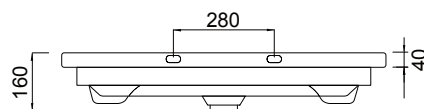

## PRODUCT CODE

FT90DOSWH / FT90DOSWHM

<b>Dimensions</b>	<b>W 900</b>	<b>x H 620</b>	<b>x D 455</b>	<b>(mm)</b>
<b>Finishes</b>	White Gloss Paint or Melamine			
<b>Basin</b>	Ceramic Integrated Basin & Overflow			
<b>Handle</b>	Handleless Design with Matching Rail (White Gloss or Melamine), or Contrasting Silver or Black Aluminium Rail. Optional pull handle available at additional cost.			
<b>Origin</b>	New Zealand made cabinetry.			
<b>Features</b>	<ul style="list-style-type: none"> <li>• 1 Drawer with soft-close &amp; 1 open shelf.</li> <li>• Melamine is a wood look, low-pressure laminate.</li> <li>• White Paint - The paint used on our products is polyurethane or UV based. It is harder and more durable than lacquered finishes.</li> </ul>			

## TECHNICAL DRAWINGS

Top Down

Drawers

Front

Side Section

Basin Side

## NOTES

\*Additional Cost. Accessories not included. Drawing indicates the technical measurement only and is not a reflection of how the product will look. Sizes are nominal only. All drawings in millimeters. Drawings not to scale. August 2023.