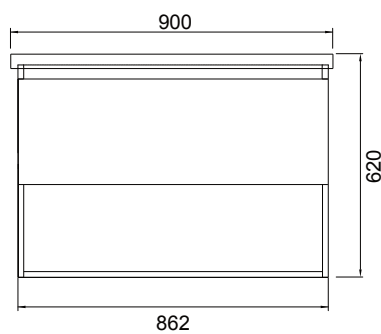

## PRODUCT CODE

FT90DOSWH / FT90DOSWHM

<b>Dimensions</b>	<b>W 900</b>	<b>x H 620</b>	<b>x D 455</b>	<b>(mm)</b>
<b>Finishes</b>	White Gloss Paint or Melamine			
<b>Basin</b>	Ceramic Integrated Basin & Overflow			
<b>Handle</b>	Handleless Design with Matching Rail (White Gloss or Melamine), or Contrasting Silver or Black Aluminium Rail. Optional pull handle available at additional cost.			
<b>Origin</b>	New Zealand made cabinetry.			
<b>Features</b>	<ul style="list-style-type: none"> <li>• 1 Drawer with soft-close &amp; 1 open shelf.</li> <li>• Melamine is a wood look, low-pressure laminate.</li> <li>• White Paint - The paint used on our products is polyurethane or UV based. It is harder and more durable than lacquered finishes.</li> </ul>			

## TECHNICAL DRAWINGS

Top Down

Drawers

Front

Side Section

Basin Side

## NOTES

\*Additional Cost. Accessories not included. Drawing indicates the technical measurement only and is not a reflection of how the product will look. Sizes are nominal only. All drawings in millimeters. Drawings not to scale. August 2023.