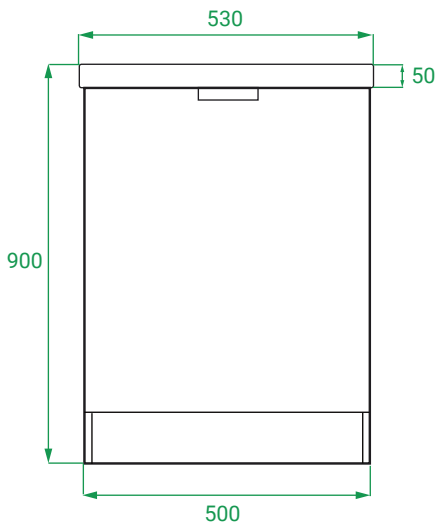

## DESCRIPTION

Space - 1 Door, Floorstanding Vanity with Ceramic Basin

## PRODUCT CODE

SPA500 / SPA500M

Dimensions	W 530 x H 900 x D 250 (mm)
Finishes	White Gloss Paint or Melamine.
Basin	Ceramic Top with Integrated Basin (with Overflow) Right Taphole Only.
Handle	Chrome Bar Handle.
Origin	New Zealand Made Cabinetry.
Features	<ul style="list-style-type: none"> <li>• 1 Door (Left or Right Hinge).</li> <li>• White Paint – The paint used on our products is polyurethane or UV-based. It is harder and more durable than lacquer finishes.</li> <li>• Timber Effect Melamine - Our wood grain melamine is a low-pressure laminate</li> </ul>

## TECHNICAL DRAWINGS

Front

Side

Basin Top

Basin Side

Basin Side

## NOTES

Accessories not included. Drawing indicates the technical measurement only and is not a reflection of how the product will look. Sizes are nominal only. All drawings in millimeters. Drawings not to scale. August 2024.