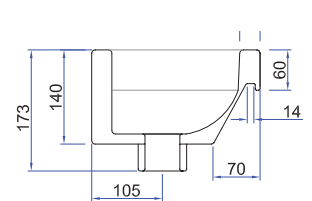

## PRODUCT CODE

SPA500 / SPA500M

Dimensions	W 530 x H 900 x D 250 (mm)
Finishes	White Gloss Paint or Melamine.
Basin	Ceramic Top with Integrated Basin (with Overflow) Right Taphole Only.
Handle	Chrome Bar Handle.
Origin	New Zealand Made Cabinetry.
Features	<ul style="list-style-type: none"> <li>• 1 Door (Left or Right Hinge).</li> <li>• White Paint – The paint used on our products is polyurethane or UV-based. It is harder and more durable than lacquer finishes.</li> <li>• Timber Effect Melamine - Our wood grain melamine is a low-pressure laminate</li> </ul>

## TECHNICAL DRAWINGS

Front

Side

Basin Top

Basin Side

Basin Side

## NOTES

Accessories not included. Drawing indicates the technical measurement only and is not a reflection of how the product will look. Sizes are nominal only. All drawings in millimeters. Drawings not to scale. August 2024.