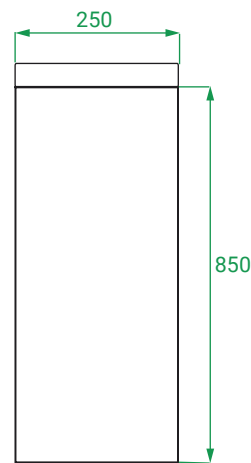

## DESCRIPTION

Space - 1 Door, Floorstanding Vanity with Ceramic Basin

## PRODUCT CODE

SPA500 / SPA500M

Dimensions	W 530 x H 900 x D 250 (mm)
Finishes	White Gloss Paint or Melamine.
Basin	Ceramic Top with Integrated Basin (with Overflow) Right Taphole Only.
Handle	Chrome Bar Handle.
Origin	New Zealand Made Cabinetry.
Features	<ul style="list-style-type: none"> <li>• 1 Door (Left or Right Hinge).</li> <li>• White Paint – The paint used on our products is polyurethane or UV-based. It is harder and more durable than lacquer finishes.</li> <li>• Timber Effect Melamine - Our wood grain melamine is a low-pressure laminate</li> </ul>

## TECHNICAL DRAWINGS

Front

Side

Basin Top

Basin Side

Basin Side

## NOTES

Accessories not included. Drawing indicates the technical measurement only and is not a reflection of how the product will look. Sizes are nominal only. All drawings in millimeters. Drawings not to scale. August 2024.