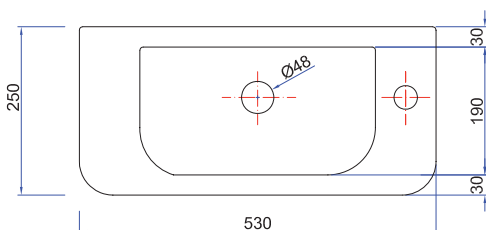

## PRODUCT CODE

SPA500 / SPA500M

Dimensions	W 530 x H 900 x D 250 (mm)
Finishes	White Gloss Paint or Melamine.
Basin	Ceramic Top with Integrated Basin (with Overflow) Right Taphole Only.
Handle	Chrome Bar Handle.
Origin	New Zealand Made Cabinetry.
Features	<ul style="list-style-type: none"> <li>• 1 Door (Left or Right Hinge).</li> <li>• White Paint – The paint used on our products is polyurethane or UV-based. It is harder and more durable than lacquer finishes.</li> <li>• Timber Effect Melamine - Our wood grain melamine is a low-pressure laminate</li> </ul>

## TECHNICAL DRAWINGS

Front

Side

Basin Top

Basin Side

Basin Side

## NOTES

Accessories not included. Drawing indicates the technical measurement only and is not a reflection of how the product will look. Sizes are nominal only. All drawings in millimeters. Drawings not to scale. August 2024.