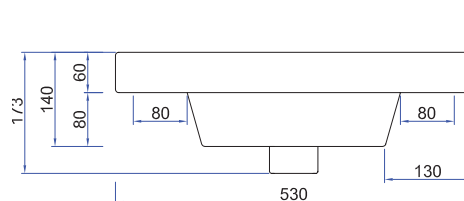

## PRODUCT CODE

SPA500 / SPA500M

Dimensions	W 530 x H 900 x D 250 (mm)
Finishes	White Gloss Paint or Melamine.
Basin	Ceramic Top with Integrated Basin (with Overflow) Right Taphole Only.
Handle	Chrome Bar Handle.
Origin	New Zealand Made Cabinetry.
Features	<ul style="list-style-type: none"> <li>• 1 Door (Left or Right Hinge).</li> <li>• White Paint – The paint used on our products is polyurethane or UV-based. It is harder and more durable than lacquer finishes.</li> <li>• Timber Effect Melamine - Our wood grain melamine is a low-pressure laminate</li> </ul>

## TECHNICAL DRAWINGS

Front

Side

Basin Top

Basin Side

Basin Side

## NOTES

Accessories not included. Drawing indicates the technical measurement only and is not a reflection of how the product will look. Sizes are nominal only. All drawings in millimeters. Drawings not to scale. August 2024.