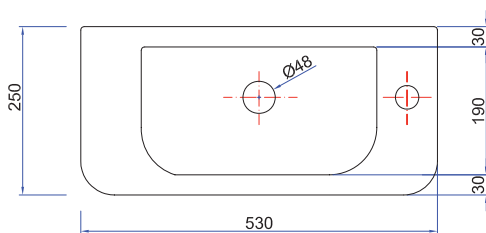

DESCRIPTION

Space - 1 Door, Wall Hung Vanity with Ceramic Basin

PRODUCT CODE

SPA500WH / SPA500WHM

Dimensions	W 530 x H 400 x D 250 (mm)
Finishes	White Gloss Paint or Melamine.
Basin	Ceramic Top with Integrated Basin (with Overflow) Right Taphole Only.
Handle	Chrome Bar Handle.
Origin	New Zealand Made Cabinetry.
Features	<ul style="list-style-type: none"> • 1 Door (Left or Right Hinge). • White Paint – The paint used on our products is polyurethane or UV-based. It is harder and more durable than lacquer finishes. • Timber Effect Melamine - Our wood grain melamine is a low-pressure laminate

TECHNICAL DRAWINGS

Front

Side

Basin Top

Basin Side

Basin Side

NOTES

Accessories not included. Drawing indicates the technical measurement only and is not a reflection of how the product will look. Sizes are nominal only. All drawings in millimeters. Drawings not to scale. August 2024.