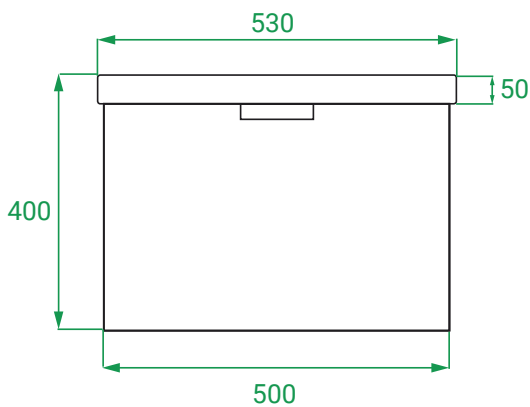

DESCRIPTION

Space - 1 Door, Wall Hung Vanity with Ceramic Basin

PRODUCT CODE

SPA500WH / SPA500WHM

Dimensions	W 530 x H 400 x D 250 (mm)
Finishes	White Gloss Paint or Melamine.
Basin	Ceramic Top with Integrated Basin (with Overflow) Right Taphole Only.
Handle	Chrome Bar Handle.
Origin	New Zealand Made Cabinetry.
Features	<ul style="list-style-type: none"> • 1 Door (Left or Right Hinge). • White Paint – The paint used on our products is polyurethane or UV-based. It is harder and more durable than lacquer finishes. • Timber Effect Melamine - Our wood grain melamine is a low-pressure laminate

TECHNICAL DRAWINGS

Front

Side

Basin Top

Basin Side

Basin Side

NOTES

Accessories not included. Drawing indicates the technical measurement only and is not a reflection of how the product will look. Sizes are nominal only. All drawings in millimeters. Drawings not to scale. August 2024.