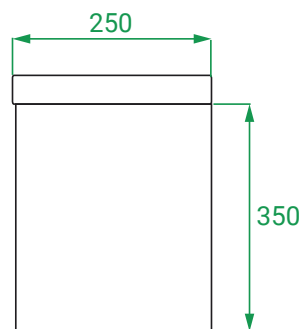

DESCRIPTION

Space - 1 Door, Wall Hung Vanity with Ceramic Basin

PRODUCT CODE

SPA500WH / SPA500WHM

Dimensions	W 530 x H 400 x D 250 (mm)
Finishes	White Gloss Paint or Melamine.
Basin	Ceramic Top with Integrated Basin (with Overflow) Right Taphole Only.
Handle	Chrome Bar Handle.
Origin	New Zealand Made Cabinetry.
Features	<ul style="list-style-type: none"> • 1 Door (Left or Right Hinge). • White Paint – The paint used on our products is polyurethane or UV-based. It is harder and more durable than lacquer finishes. • Timber Effect Melamine - Our wood grain melamine is a low-pressure laminate

TECHNICAL DRAWINGS

Front

Side

Basin Top

Basin Side

Basin Side

NOTES

Accessories not included. Drawing indicates the technical measurement only and is not a reflection of how the product will look. Sizes are nominal only. All drawings in millimeters. Drawings not to scale. August 2024.