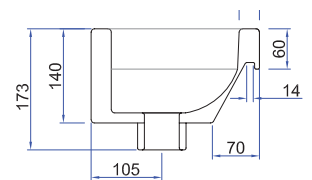

DESCRIPTION

Space - 1 Door, Wall Hung Vanity with Ceramic Basin

PRODUCT CODE

SPA500WH / SPA500WHM

Dimensions	W 530 x H 400 x D 250 (mm)
Finishes	White Gloss Paint or Melamine.
Basin	Ceramic Top with Integrated Basin (with Overflow) Right Taphole Only.
Handle	Chrome Bar Handle.
Origin	New Zealand Made Cabinetry.
Features	<ul style="list-style-type: none"> • 1 Door (Left or Right Hinge). • White Paint – The paint used on our products is polyurethane or UV-based. It is harder and more durable than lacquer finishes. • Timber Effect Melamine - Our wood grain melamine is a low-pressure laminate

TECHNICAL DRAWINGS

Front

Side

Basin Top

Basin Side

Basin Side

NOTES

Accessories not included. Drawing indicates the technical measurement only and is not a reflection of how the product will look. Sizes are nominal only. All drawings in millimeters. Drawings not to scale. August 2024.