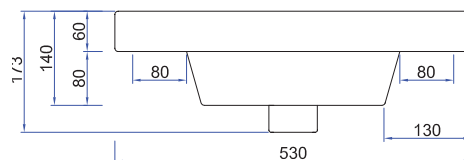

DESCRIPTION

Space - 1 Door, Wall Hung Vanity with Ceramic Basin

PRODUCT CODE

SPA500WH / SPA500WHM

Dimensions	W 530 x H 400 x D 250 (mm)
Finishes	White Gloss Paint or Melamine.
Basin	Ceramic Top with Integrated Basin (with Overflow) Right Taphole Only.
Handle	Chrome Bar Handle.
Origin	New Zealand Made Cabinetry.
Features	<ul style="list-style-type: none"> • 1 Door (Left or Right Hinge). • White Paint – The paint used on our products is polyurethane or UV-based. It is harder and more durable than lacquer finishes. • Timber Effect Melamine - Our wood grain melamine is a low-pressure laminate

TECHNICAL DRAWINGS

Front

Side

Basin Top

Basin Side

Basin Side

NOTES

Accessories not included. Drawing indicates the technical measurement only and is not a reflection of how the product will look. Sizes are nominal only. All drawings in millimeters. Drawings not to scale. August 2024.