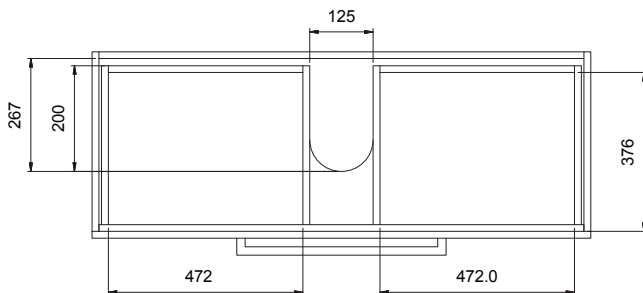

## PRODUCT CODE

SP120DWH / SP120DWHM

<b>Dimensions</b>	W 1200 x H 425 x D 450 (mm)
<b>Finishes</b>	White Gloss Paint or Melamine.
<b>Basin</b>	Polymarble (Acrylic) top with intergrated basin
<b>Handle</b>	Chrome Box Handle, Black Handle, Chrome Handle or Chrome Mini Handle.
<b>Origin</b>	New Zealand made cabinetry.
<b>Features</b>	<ul style="list-style-type: none"> <li>• Extra thick polymarble top with bold design</li> <li>• 1 Drawer with soft-close, wall-hung.</li> <li>• Polymarble acrylic top with intergrated basin</li> <li>• Wood look Melamine, is a low-pressure laminate.</li> <li>• The paint used on our products is polyurethane or UV based.</li> </ul>

## TECHNICAL DRAWINGS

Front

Side

Top Side View

Drawers

Top Down

## NOTES

\*Additional Cost. Accessories not included. Drawing indicates the technical measurement only and is not a reflection of how the product will look. Sizes are nominal only. All drawings in millimeters. Drawings not to scale. August 2024.