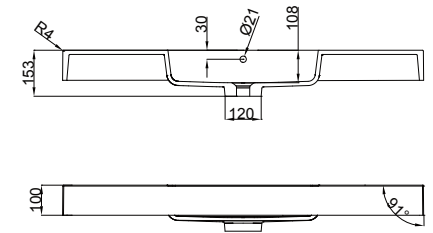

## PRODUCT CODE

SP120DWH / SP120DWHM

<b>Dimensions</b>	W 1200 x H 425 x D 450 (mm)
<b>Finishes</b>	White Gloss Paint or Melamine.
<b>Basin</b>	Polymarble (Acrylic) top with intergrated basin
<b>Handle</b>	Chrome Box Handle, Black Handle, Chrome Handle or Chrome Mini Handle.
<b>Origin</b>	New Zealand made cabinetry.
<b>Features</b>	<ul style="list-style-type: none"> <li>• Extra thick polymarble top with bold design</li> <li>• 1 Drawer with soft-close, wall-hung.</li> <li>• Polymarble acrylic top with intergrated basin</li> <li>• Wood look Melamine, is a low-pressure laminate.</li> <li>• The paint used on our products is polyurethane or UV based.</li> </ul>

## TECHNICAL DRAWINGS

Front

Side

Top Side View

Drawers

Top Down

## NOTES

\*Additional Cost. Accessories not included. Drawing indicates the technical measurement only and is not a reflection of how the product will look. Sizes are nominal only. All drawings in millimeters. Drawings not to scale. August 2024.