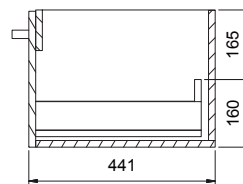

## PRODUCT CODE

SP120DWH / SP120DWHM

<b>Dimensions</b>	W 1200 x H 425 x D 450 (mm)
<b>Finishes</b>	White Gloss Paint or Melamine.
<b>Basin</b>	Polymarble (Acrylic) top with intergrated basin
<b>Handle</b>	Chrome Box Handle, Black Handle, Chrome Handle or Chrome Mini Handle.
<b>Origin</b>	New Zealand made cabinetry.
<b>Features</b>	<ul style="list-style-type: none"> <li>• Extra thick polymarble top with bold design</li> <li>• 1 Drawer with soft-close, wall-hung.</li> <li>• Polymarble acrylic top with intergrated basin</li> <li>• Wood look Melamine, is a low-pressure laminate.</li> <li>• The paint used on our products is polyurethane or UV based.</li> </ul>

## TECHNICAL DRAWINGS

Front

Side

Top Side View

Drawers

Top Down

## NOTES

\*Additional Cost. Accessories not included. Drawing indicates the technical measurement only and is not a reflection of how the product will look. Sizes are nominal only. All drawings in millimeters. Drawings not to scale. August 2024.