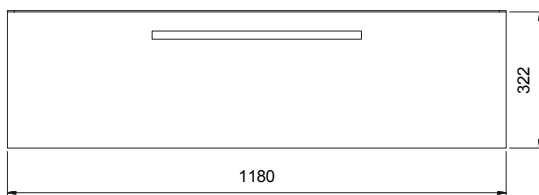

## PRODUCT CODE

SP120DWH / SP120DWHM

<b>Dimensions</b>	W 1200 x H 425 x D 450 (mm)
<b>Finishes</b>	White Gloss Paint or Melamine.
<b>Basin</b>	Polymarble (Acrylic) top with intergrated basin
<b>Handle</b>	Chrome Box Handle, Black Handle, Chrome Handle or Chrome Mini Handle.
<b>Origin</b>	New Zealand made cabinetry.
<b>Features</b>	<ul style="list-style-type: none"> <li>• Extra thick polymarble top with bold design</li> <li>• 1 Drawer with soft-close, wall-hung.</li> <li>• Polymarble acrylic top with intergrated basin</li> <li>• Wood look Melamine, is a low-pressure laminate.</li> <li>• The paint used on our products is polyurethane or UV based.</li> </ul>

## TECHNICAL DRAWINGS

Front

Side

Top Side View

Drawers

Top Down