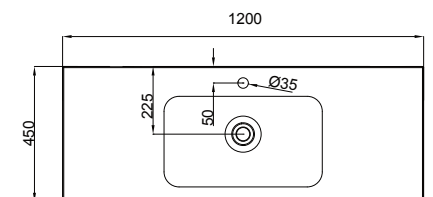

## PRODUCT CODE

SP120DWH / SP120DWHM

<b>Dimensions</b>	W 1200 x H 425 x D 450 (mm)
<b>Finishes</b>	White Gloss Paint or Melamine.
<b>Basin</b>	Polymarble (Acrylic) top with intergrated basin
<b>Handle</b>	Chrome Box Handle, Black Handle, Chrome Handle or Chrome Mini Handle.
<b>Origin</b>	New Zealand made cabinetry.
<b>Features</b>	<ul style="list-style-type: none"> <li>• Extra thick polymarble top with bold design</li> <li>• 1 Drawer with soft-close, wall-hung.</li> <li>• Polymarble acrylic top with intergrated basin</li> <li>• Wood look Melamine, is a low-pressure laminate.</li> <li>• The paint used on our products is polyurethane or UV based.</li> </ul>

## TECHNICAL DRAWINGS

Front

Side

Top Side View

Drawers

Top Down

## NOTES

\*Additional Cost. Accessories not included. Drawing indicates the technical measurement only and is not a reflection of how the product will look. Sizes are nominal only. All drawings in millimeters. Drawings not to scale. August 2024.