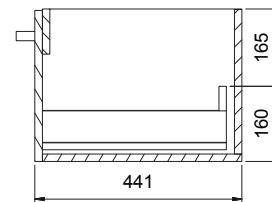

DESCRIPTION

Splash 1200, 2 Drawers, Side-By-Side, Wall-Hung.

PRODUCT CODE

SP120D2WH / SP120D2WHM

Dimensions	W 1200 x H 425 x D 450 (mm)
Finishes	White Gloss Paint or Melamine.
Basin	Polymarble (Acrylic) top with intergrated basin
Handle	Chrome Box Handle, Black Handle, Chrome Handle or Chrome Mini Handle.
Origin	New Zealand made cabinetry.
Features	<ul style="list-style-type: none"> • Extra thick polymarble top with bold design • 2 Drawers with soft-close, wall-hung. • Polymarble acrylic top with intergrated basin • Wood look Melamine, is a low-pressure laminate. • The paint used on our products is polyurethane or UV based.

TECHNICAL DRAWINGS

Front

Side

Drawers

Top Side View

Top Down

NOTES

*Additional Cost. Accessories not included. Drawing indicates the technical measurement only and is not a reflection of how the product will look. Sizes are nominal only. All drawings in millimeters. Drawings not to scale. August 2024.