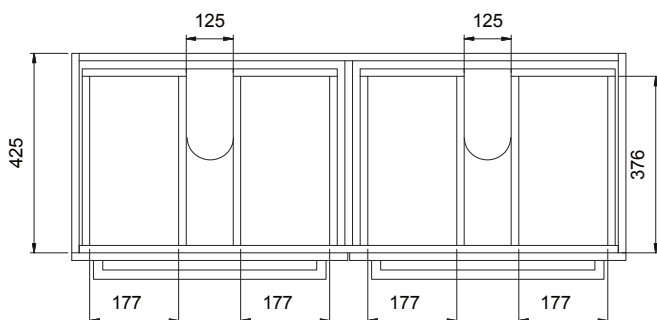

DESCRIPTION

Splash 1200, 2 Drawers, Side-By-Side, Wall-Hung.

PRODUCT CODE

SP120D2WH / SP120D2WHM

Dimensions	W 1200 x H 425 x D 450 (mm)
Finishes	White Gloss Paint or Melamine.
Basin	Polymarble (Acrylic) top with intergrated basin
Handle	Chrome Box Handle, Black Handle, Chrome Handle or Chrome Mini Handle.
Origin	New Zealand made cabinetry.
Features	<ul style="list-style-type: none"> • Extra thick polymarble top with bold design • 2 Drawers with soft-close, wall-hung. • Polymarble acrylic top with intergrated basin • Wood look Melamine, is a low-pressure laminate. • The paint used on our products is polyurethane or UV based.

TECHNICAL DRAWINGS

Front

Side

Drawers

Top Side View

Top Down

NOTES

*Additional Cost. Accessories not included. Drawing indicates the technical measurement only and is not a reflection of how the product will look. Sizes are nominal only. All drawings in millimeters. Drawings not to scale. August 2024.