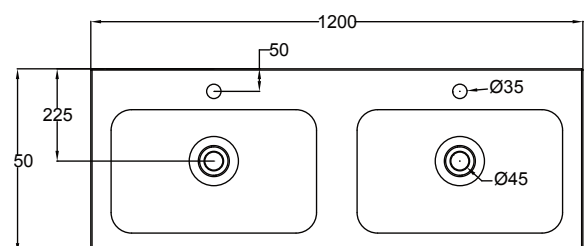

DESCRIPTION

Splash 1200, 2 Drawers, Side-By-Side, Wall-Hung.

PRODUCT CODE

SP120D2WH / SP120D2WHM

Dimensions	W 1200 x H 425 x D 450 (mm)
Finishes	White Gloss Paint or Melamine.
Basin	Polymarble (Acrylic) top with intergrated basin
Handle	Chrome Box Handle, Black Handle, Chrome Handle or Chrome Mini Handle.
Origin	New Zealand made cabinetry.
Features	<ul style="list-style-type: none"> • Extra thick polymarble top with bold design • 2 Drawers with soft-close, wall-hung. • Polymarble acrylic top with intergrated basin • Wood look Melamine, is a low-pressure laminate. • The paint used on our products is polyurethane or UV based.

TECHNICAL DRAWINGS

Front

Side

Drawers

Top Side View

Top Down

NOTES

*Additional Cost. Accessories not included. Drawing indicates the technical measurement only and is not a reflection of how the product will look. Sizes are nominal only. All drawings in millimeters. Drawings not to scale. August 2024.