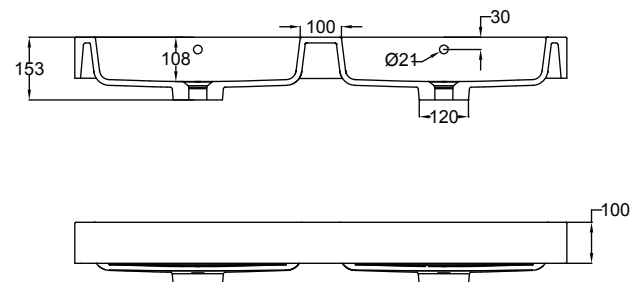

DESCRIPTION

Splash 1200, 2 Drawers, Side-By-Side, Wall-Hung.

PRODUCT CODE

SP120D2WH / SP120D2WHM

Dimensions	W 1200 x H 425 x D 450 (mm)
Finishes	White Gloss Paint or Melamine.
Basin	Polymarble (Acrylic) top with intergrated basin
Handle	Chrome Box Handle, Black Handle, Chrome Handle or Chrome Mini Handle.
Origin	New Zealand made cabinetry.
Features	<ul style="list-style-type: none"> • Extra thick polymarble top with bold design • 2 Drawers with soft-close, wall-hung. • Polymarble acrylic top with intergrated basin • Wood look Melamine, is a low-pressure laminate. • The paint used on our products is polyurethane or UV based.

TECHNICAL DRAWINGS

Front

Side

Drawers

Top Side View

Top Down

NOTES

*Additional Cost. Accessories not included. Drawing indicates the technical measurement only and is not a reflection of how the product will look. Sizes are nominal only. All drawings in millimeters. Drawings not to scale. August 2024.