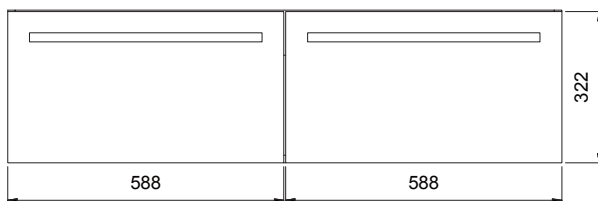

DESCRIPTION

Splash 1200, 2 Drawers, Side-By-Side, Wall-Hung.

PRODUCT CODE

SP120D2WH / SP120D2WHM

Dimensions	W 1200 x H 425 x D 450 (mm)
Finishes	White Gloss Paint or Melamine.
Basin	Polymarble (Acrylic) top with intergrated basin
Handle	Chrome Box Handle, Black Handle, Chrome Handle or Chrome Mini Handle.
Origin	New Zealand made cabinetry.
Features	<ul style="list-style-type: none"> • Extra thick polymarble top with bold design • 2 Drawers with soft-close, wall-hung. • Polymarble acrylic top with intergrated basin • Wood look Melamine, is a low-pressure laminate. • The paint used on our products is polyurethane or UV based.

TECHNICAL DRAWINGS

Front

Side

Drawers

Top Side View

Top Down

NOTES

*Additional Cost. Accessories not included. Drawing indicates the technical measurement only and is not a reflection of how the product will look. Sizes are nominal only. All drawings in millimeters. Drawings not to scale. August 2024.