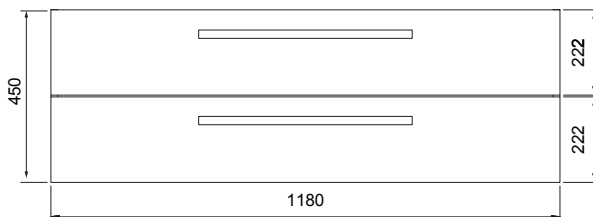

DESCRIPTION

Splash 1200, 2 Drawers, Wall-Hung

PRODUCT CODE

SP120D2WHSB / SP120D2WHSBM

Dimensions	W 1200 x H 550 x D 450 (mm)
Finishes	White Gloss Paint or Melamine.
Basin	Polymarble (Acrylic) top with intergrated basin
Handle	Chrome Box Handle, Black Handle, Chrome Handle or Chrome Mini Handle.
Origin	New Zealand made cabinetry.
Features	<ul style="list-style-type: none"> • Extra thick polymarble top with bold design • 2 Drawers with soft-close, wall-hung. • Polymarble acrylic top with intergrated basin • Wood look Melamine, is a low-pressure laminate. • The paint used on our products is polyurethane or UV based.

TECHNICAL DRAWINGS

Front

Side

Top Side View

Drawers

Top Down

NOTES

*Additional Cost. Accessories not included. Drawing indicates the technical measurement only and is not a reflection of how the product will look. Sizes are nominal only. All drawings in millimeters. Drawings not to scale. August 2024.