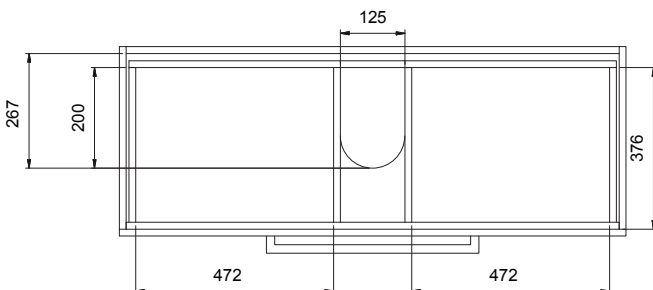

DESCRIPTION

Splash 1200, 2 Drawers, Wall-Hung

PRODUCT CODE

SP120D2WHSB / SP120D2WHSBM

Dimensions	W 1200 x H 550 x D 450 (mm)
Finishes	White Gloss Paint or Melamine.
Basin	Polymarble (Acrylic) top with intergrated basin
Handle	Chrome Box Handle, Black Handle, Chrome Handle or Chrome Mini Handle.
Origin	New Zealand made cabinetry.
Features	<ul style="list-style-type: none"> • Extra thick polymarble top with bold design • 2 Drawers with soft-close, wall-hung. • Polymarble acrylic top with intergrated basin • Wood look Melamine, is a low-pressure laminate. • The paint used on our products is polyurethane or UV based.

TECHNICAL DRAWINGS

Front

Side

Top Side View

Drawers

Top Down

NOTES

*Additional Cost. Accessories not included. Drawing indicates the technical measurement only and is not a reflection of how the product will look. Sizes are nominal only. All drawings in millimeters. Drawings not to scale. August 2024.