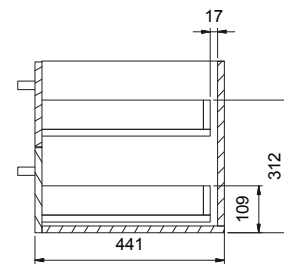

DESCRIPTION

Splash 1200, 2 Drawers, Wall-Hung

PRODUCT CODE

SP120D2WHSB / SP120D2WHSBM

Dimensions	W 1200 x H 550 x D 450 (mm)
Finishes	White Gloss Paint or Melamine.
Basin	Polymarble (Acrylic) top with intergrated basin
Handle	Chrome Box Handle, Black Handle, Chrome Handle or Chrome Mini Handle.
Origin	New Zealand made cabinetry.
Features	<ul style="list-style-type: none"> • Extra thick polymarble top with bold design • 2 Drawers with soft-close, wall-hung. • Polymarble acrylic top with intergrated basin • Wood look Melamine, is a low-pressure laminate. • The paint used on our products is polyurethane or UV based.

TECHNICAL DRAWINGS

Front

Side

Top Side View

Drawers

Top Down

NOTES

*Additional Cost. Accessories not included. Drawing indicates the technical measurement only and is not a reflection of how the product will look. Sizes are nominal only. All drawings in millimeters. Drawings not to scale. August 2024.