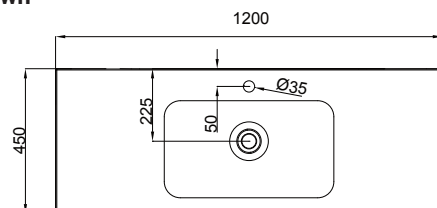

DESCRIPTION

Splash 1200, 2 Drawers, Wall-Hung

PRODUCT CODE

SP120D2WHSB / SP120D2WHSBM

Dimensions	W 1200 x H 550 x D 450 (mm)
Finishes	White Gloss Paint or Melamine.
Basin	Polymarble (Acrylic) top with intergrated basin
Handle	Chrome Box Handle, Black Handle, Chrome Handle or Chrome Mini Handle.
Origin	New Zealand made cabinetry.
Features	<ul style="list-style-type: none"> • Extra thick polymarble top with bold design • 2 Drawers with soft-close, wall-hung. • Polymarble acrylic top with intergrated basin • Wood look Melamine, is a low-pressure laminate. • The paint used on our products is polyurethane or UV based.

TECHNICAL DRAWINGS

Front

Side

Top Side View

Drawers

Top Down

NOTES

*Additional Cost. Accessories not included. Drawing indicates the technical measurement only and is not a reflection of how the product will look. Sizes are nominal only. All drawings in millimeters. Drawings not to scale. August 2024.