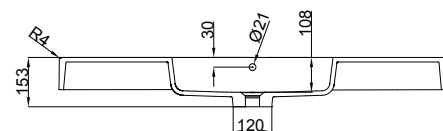

DESCRIPTION

Splash 1200, 2 Drawers, Wall-Hung

PRODUCT CODE

SP120D2WHSB / SP120D2WHSBM

Dimensions	W 1200 x H 550 x D 450 (mm)
Finishes	White Gloss Paint or Melamine.
Basin	Polymarble (Acrylic) top with intergrated basin
Handle	Chrome Box Handle, Black Handle, Chrome Handle or Chrome Mini Handle.
Origin	New Zealand made cabinetry.
Features	<ul style="list-style-type: none"> • Extra thick polymarble top with bold design • 2 Drawers with soft-close, wall-hung. • Polymarble acrylic top with intergrated basin • Wood look Melamine, is a low-pressure laminate. • The paint used on our products is polyurethane or UV based.

TECHNICAL DRAWINGS

Front

Side

Top Side View

Drawers

Top Down

NOTES

*Additional Cost. Accessories not included. Drawing indicates the technical measurement only and is not a reflection of how the product will look. Sizes are nominal only. All drawings in millimeters. Drawings not to scale. August 2024.