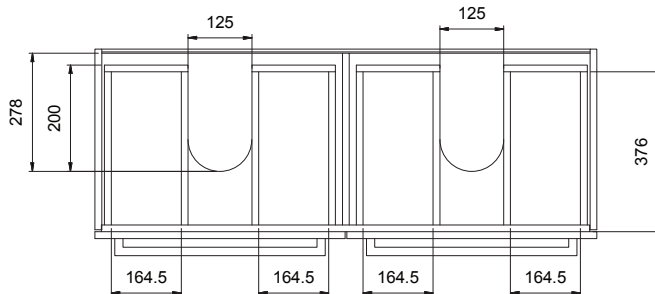

## PRODUCT CODE

SP120D2FLDB / SP120D2FLDBM

**Dimensions** W 1200 x H 900 x D 450 (mm)

**Finishes** White Gloss Paint or Melamine.

**Basin** Polymarble (Acrylic) top with intergrated basin

**Handle** Chrome Box Handle, Black Handle, Chrome Handle or Chrome Mini Handle.

## TECHNICAL DRAWINGS

**Front**

**Side**

**Top Side View**

**Drawers**

**Top Down**

## NOTES

\*Additional Cost. Accessories not included. Drawing indicates the technical measurement only and is not a reflection of how the product will look. Sizes are nominal only. All drawings in millimeters. Drawings not to scale. August 2024.