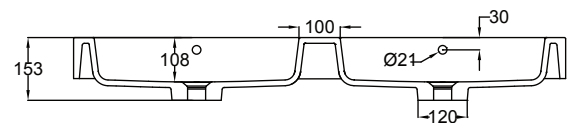

## PRODUCT CODE

SP120D2FLDB / SP120D2FLDBM

**Dimensions** W 1200 x H 900 x D 450 (mm)

**Finishes** White Gloss Paint or Melamine.

**Basin** Polymarble (Acrylic) top with intergrated basin

**Handle** Chrome Box Handle, Black Handle, Chrome Handle or Chrome Mini Handle.

## TECHNICAL DRAWINGS

**Front**

**Side**

**Top Side View**

**Drawers**

**Top Down**

## NOTES

\*Additional Cost. Accessories not included. Drawing indicates the technical measurement only and is not a reflection of how the product will look. Sizes are nominal only. All drawings in millimeters. Drawings not to scale. August 2024.