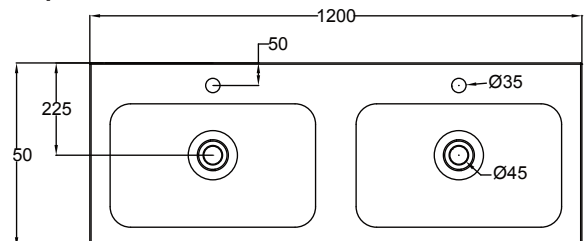

## PRODUCT CODE

SP120D2FLDB / SP120D2FLDBM

**Dimensions** W 1200 x H 900 x D 450 (mm)

**Finishes** White Gloss Paint or Melamine.

**Basin** Polymarble (Acrylic) top with intergrated basin

**Handle** Chrome Box Handle, Black Handle, Chrome Handle or Chrome Mini Handle.

## TECHNICAL DRAWINGS

**Front**

**Side**

**Top Side View**

**Drawers**

**Top Down**

## NOTES

\*Additional Cost. Accessories not included. Drawing indicates the technical measurement only and is not a reflection of how the product will look. Sizes are nominal only. All drawings in millimeters. Drawings not to scale. August 2024.