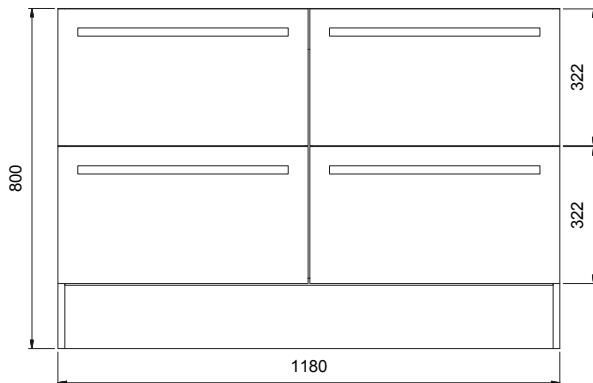

## DESCRIPTION

Splash 1200, 4 Drawers, Floorstanding

## PRODUCT CODE

SP120D2FLDB / SP120D2FLDBM

**Dimensions** W 1200 x H 900 x D 450 (mm)

**Finishes** White Gloss Paint or Melamine.

**Basin** Polymarble (Acrylic) top with intergrated basin

**Handle** Chrome Box Handle, Black Handle, Chrome Handle or Chrome Mini Handle.

**Origin** New Zealand made cabinetry.

**Features**

- Extra thick polymarble top with double bowl.
- 4 Drawers with soft-close, floorstanding.
- Polymarble acrylic top with intergrated basin
- Wood look Melamine, is a low-pressure laminate.
- The paint used on our products is polyurethane or UV based.

## TECHNICAL DRAWINGS

**Front**

**Side**

**Top Side View**

**Drawers**

**Top Down**