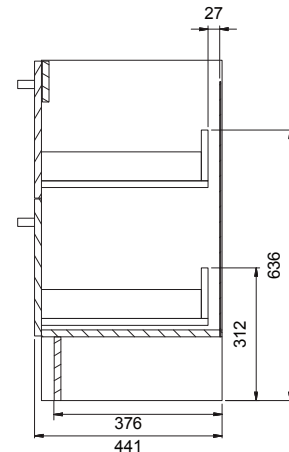

## PRODUCT CODE

SP120D2FLDB / SP120D2FLDBM

**Dimensions** W 1200 x H 900 x D 450 (mm)

**Finishes** White Gloss Paint or Melamine.

**Basin** Polymarble (Acrylic) top with intergrated basin

**Handle** Chrome Box Handle, Black Handle, Chrome Handle or Chrome Mini Handle.

## TECHNICAL DRAWINGS

**Front**

**Side**

**Top Side View**

**Drawers**

**Top Down**

## NOTES

\*Additional Cost. Accessories not included. Drawing indicates the technical measurement only and is not a reflection of how the product will look. Sizes are nominal only. All drawings in millimeters. Drawings not to scale. August 2024.