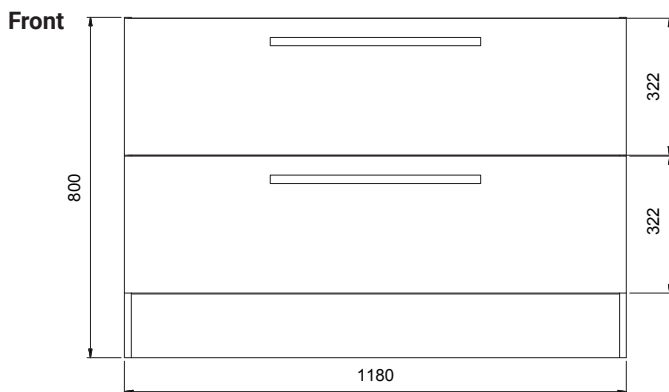

## DESCRIPTION

Splash 1200, 2 Drawers, Floorstanding

## PRODUCT CODE

SP120D2FLSB / SP120D2FLSBM

<b>Dimensions</b>	W 1200 x H 900 x D 450 (mm)
<b>Finishes</b>	White Gloss Paint or Melamine.
<b>Basin</b>	Polymarble (Acrylic) top with intergrated basin
<b>Handle</b>	Chrome Box Handle, Black Handle, Chrome Handle or Chrome Mini Handle.
<b>Origin</b>	New Zealand made cabinetry.
<b>Features</b>	<ul style="list-style-type: none"> <li>• Extra thick polymarble top with bold design</li> <li>• 2 Drawers with soft-close, floorstanding.</li> <li>• Polymarble acrylic top with intergrated basin</li> <li>• Wood look Melamine, is a low-pressure laminate.</li> <li>• The paint used on our products is polyurethane or UV based.</li> </ul>

## TECHNICAL DRAWINGS

**Side**

**Top Side View**

**Top Down**

**Drawers**