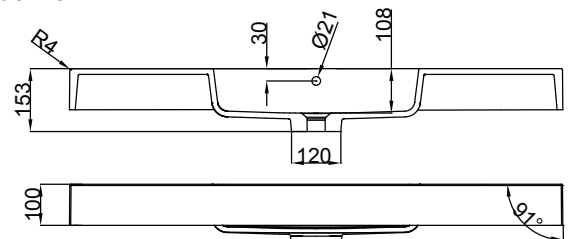

## PRODUCT CODE

SP120D2FLSB / SP120D2FLSBM

<b>Dimensions</b>	W 1200 x H 900 x D 450 (mm)
<b>Finishes</b>	White Gloss Paint or Melamine.
<b>Basin</b>	Polymarble (Acrylic) top with intergrated basin
<b>Handle</b>	Chrome Box Handle, Black Handle, Chrome Handle or Chrome Mini Handle.
<b>Origin</b>	New Zealand made cabinetry.
<b>Features</b>	<ul style="list-style-type: none"> <li>• Extra thick polymarble top with bold design</li> <li>• 2 Drawers with soft-close, floorstanding.</li> <li>• Polymarble acrylic top with intergrated basin</li> <li>• Wood look Melamine, is a low-pressure laminate.</li> <li>• The paint used on our products is polyurethane or UV based.</li> </ul>

## TECHNICAL DRAWINGS

**Side**

**Top Side View**

**Top Down**

**Drawers**

## NOTES

\*Additional Cost. Accessories not included. Drawing indicates the technical measurement only and is not a reflection of how the product will look. Sizes are nominal only. All drawings in millimeters. Drawings not to scale. August 2024.