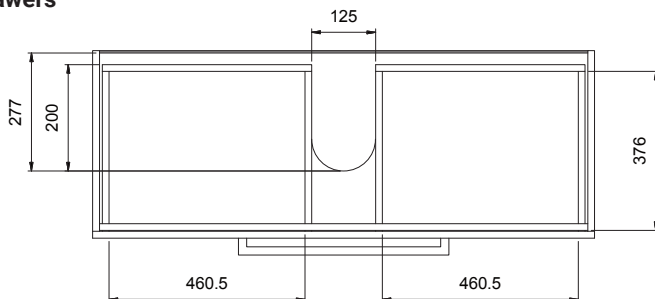

## PRODUCT CODE

SP120D2FLSB / SP120D2FLSBM

<b>Dimensions</b>	W 1200 x H 900 x D 450 (mm)
<b>Finishes</b>	White Gloss Paint or Melamine.
<b>Basin</b>	Polymarble (Acrylic) top with intergrated basin
<b>Handle</b>	Chrome Box Handle, Black Handle, Chrome Handle or Chrome Mini Handle.
<b>Origin</b>	New Zealand made cabinetry.
<b>Features</b>	<ul style="list-style-type: none"> <li>• Extra thick polymarble top with bold design</li> <li>• 2 Drawers with soft-close, floorstanding.</li> <li>• Polymarble acrylic top with intergrated basin</li> <li>• Wood look Melamine, is a low-pressure laminate.</li> <li>• The paint used on our products is polyurethane or UV based.</li> </ul>

## TECHNICAL DRAWINGS

**Side**

**Top Side View**

**Top Down**

**Drawers**

## NOTES

\*Additional Cost. Accessories not included. Drawing indicates the technical measurement only and is not a reflection of how the product will look. Sizes are nominal only. All drawings in millimeters. Drawings not to scale. August 2024.