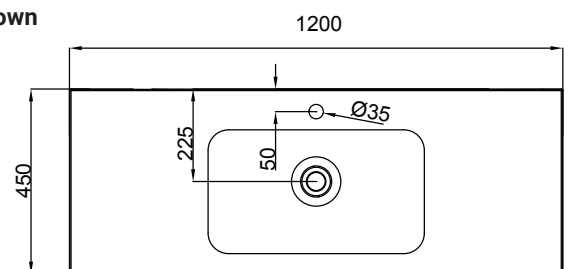

## PRODUCT CODE

SP120D2FLSB / SP120D2FLSBM

<b>Dimensions</b>	W 1200 x H 900 x D 450 (mm)
<b>Finishes</b>	White Gloss Paint or Melamine.
<b>Basin</b>	Polymarble (Acrylic) top with intergrated basin
<b>Handle</b>	Chrome Box Handle, Black Handle, Chrome Handle or Chrome Mini Handle.
<b>Origin</b>	New Zealand made cabinetry.
<b>Features</b>	<ul style="list-style-type: none"> <li>• Extra thick polymarble top with bold design</li> <li>• 2 Drawers with soft-close, floorstanding.</li> <li>• Polymarble acrylic top with intergrated basin</li> <li>• Wood look Melamine, is a low-pressure laminate.</li> <li>• The paint used on our products is polyurethane or UV based.</li> </ul>

## TECHNICAL DRAWINGS

**Side**

**Top Side View**

**Top Down**

**Drawers**

## NOTES

\*Additional Cost. Accessories not included. Drawing indicates the technical measurement only and is not a reflection of how the product will look. Sizes are nominal only. All drawings in millimeters. Drawings not to scale. August 2024.