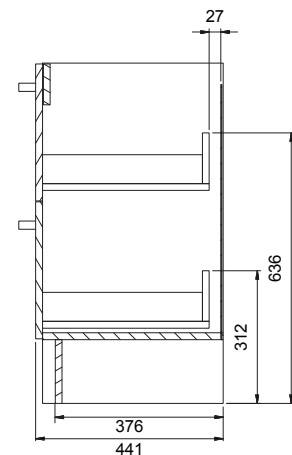

## PRODUCT CODE

SP120D2FLSB / SP120D2FLSBM

<b>Dimensions</b>	W 1200 x H 900 x D 450 (mm)
<b>Finishes</b>	White Gloss Paint or Melamine.
<b>Basin</b>	Polymarble (Acrylic) top with intergrated basin
<b>Handle</b>	Chrome Box Handle, Black Handle, Chrome Handle or Chrome Mini Handle.
<b>Origin</b>	New Zealand made cabinetry.
<b>Features</b>	<ul style="list-style-type: none"> <li>• Extra thick polymarble top with bold design</li> <li>• 2 Drawers with soft-close, floorstanding.</li> <li>• Polymarble acrylic top with intergrated basin</li> <li>• Wood look Melamine, is a low-pressure laminate.</li> <li>• The paint used on our products is polyurethane or UV based.</li> </ul>

## TECHNICAL DRAWINGS

**Side**

**Top Side View**

**Top Down**

**Drawers**

## NOTES

\*Additional Cost. Accessories not included. Drawing indicates the technical measurement only and is not a reflection of how the product will look. Sizes are nominal only. All drawings in millimeters. Drawings not to scale. August 2024.