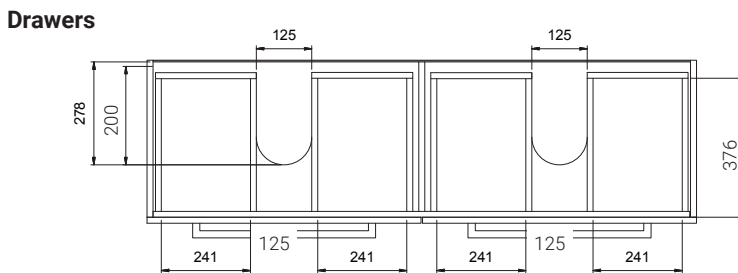

TECHNICAL DRAWINGS