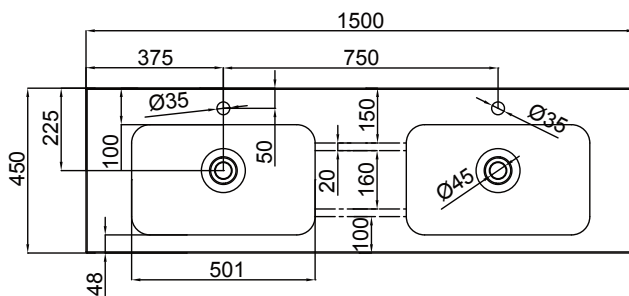

DESCRIPTION

Splash 1500, 4 Drawers, Floorstanding

PRODUCT CODE

SP150D4FLDB / SP150D4FLDBM

Dimensions W 1510 x H 900 x D 450 (mm)

Finishes White Gloss Paint or Melamine.

Basin Polymarble (Acrylic) top with intergrated basin

Handle Chrome Box Handle, Black Handle, Chrome Handle or Chrome Mini Handle.

Origin New Zealand made cabinetry.

Features

- Extra thick polymarble top with double bowl.
- 4 Drawers with soft-close, floorstanding.
- Polymarble acrylic top with intergrated basin
- Wood look Melamine, is a low-pressure laminate.
- The paint used on our products is polyurethane or UV based.

TECHNICAL DRAWINGS

Top Down

Top Side View

NOTES

*Additional Cost. Accessories not included. Drawing indicates the technical measurement only and is not a reflection of how the product will look. Sizes are nominal only. All drawings in millimeters. Drawings not to scale. August 2024.