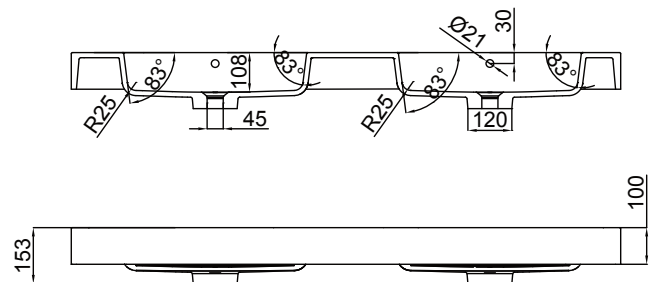

## PRODUCT CODE

SP150D4FLDB / SP150D4FLDBM

**Dimensions** W 1510 x H 900 x D 450 (mm)

**Finishes** White Gloss Paint or Melamine.

**Basin** Polymarble (Acrylic) top with intergrated basin

**Handle** Chrome Box Handle, Black Handle, Chrome Handle or Chrome Mini Handle.

## TECHNICAL DRAWINGS

## NOTES

\*Additional Cost. Accessories not included. Drawing indicates the technical measurement only and is not a reflection of how the product will look. Sizes are nominal only. All drawings in millimeters. Drawings not to scale. August 2024.