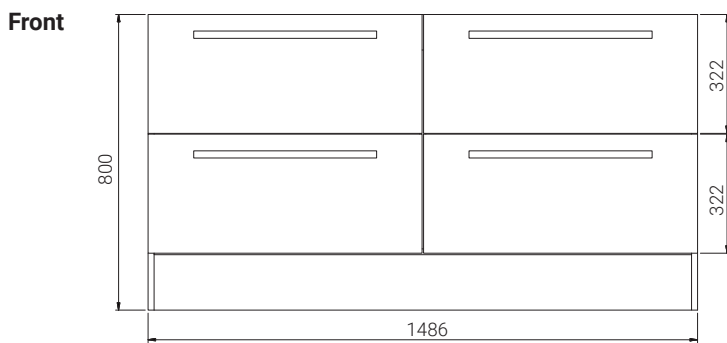

TECHNICAL DRAWINGS