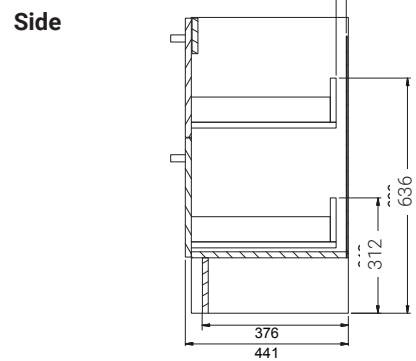

TECHNICAL DRAWINGS