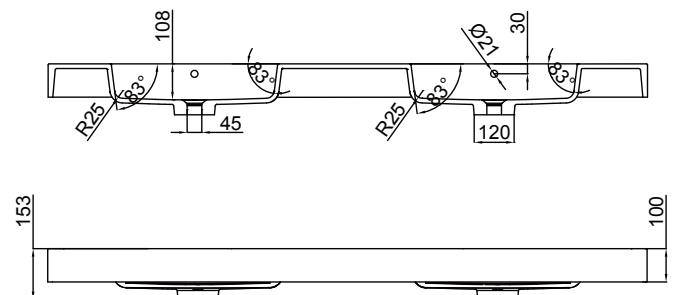

DESCRIPTION

Splash 1800, 2 Drawers, Side-By-Side, Wall-Hung.

PRODUCT CODE

SP180D2SWHDB / SP180D2SWHDBM

Dimensions W 1800 x H 425 x D 450 (mm)

Finishes White Gloss Paint or Melamine.

Basin Polymarble (Acrylic) top with intergrated basin

TECHNICAL DRAWINGS

Front

Side

Drawers

Top Down

Top Side View

NOTES

*Additional Cost. Accessories not included. Drawing indicates the technical measurement only and is not a reflection of how the product will look. Sizes are nominal only. All drawings in millimeters. Drawings not to scale. August 2024.