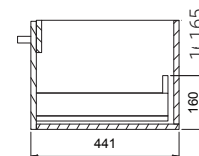

DESCRIPTION

Splash 1800, 2 Drawers, Side-By-Side, Wall-Hung.

PRODUCT CODE

SP180D2SWHDB / SP180D2SWHDBM

Dimensions W 1800 x H 425 x D 450 (mm)

Finishes White Gloss Paint or Melamine.

Basin Polymarble (Acrylic) top with intergrated basin

Handle Chrome Box Handle, Black Handle, Chrome Handle or Chrome Mini Handle.

Origin New Zealand made cabinetry.

Features

- Extra thick polymarble top with bold design
- 2 Drawers with soft-close, wall-hung.
- Polymarble acrylic top with intergrated basin
- Wood look Melamine, is a low-pressure laminate.
- The paint used on our products is polyurethane or UV based.

TECHNICAL DRAWINGS

Front

Side

Drawers

Top Down

Top Side View

NOTES

*Additional Cost. Accessories not included. Drawing indicates the technical measurement only and is not a reflection of how the product will look. Sizes are nominal only. All drawings in millimeters. Drawings not to scale. August 2024.