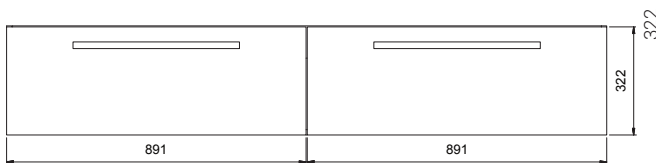

DESCRIPTION

Splash 1800, 2 Drawers, Side-By-Side, Wall-Hung.

PRODUCT CODE

SP180D2SWHDB / SP180D2SWHDBM

Dimensions W 1800 x H 425 x D 450 (mm)

Finishes White Gloss Paint or Melamine.

Basin Polymarble (Acrylic) top with intergrated basin

Handle Chrome Box Handle, Black Handle, Chrome Handle or Chrome Mini Handle.

Origin New Zealand made cabinetry.

Features

- Extra thick polymarble top with bold design
- 2 Drawers with soft-close, wall-hung.
- Polymarble acrylic top with intergrated basin
- Wood look Melamine, is a low-pressure laminate.
- The paint used on our products is polyurethane or UV based.

TECHNICAL DRAWINGS

Front

Side

Drawers

Top Down

Top Side View

NOTES

*Additional Cost. Accessories not included. Drawing indicates the technical measurement only and is not a reflection of how the product will look. Sizes are nominal only. All drawings in millimeters. Drawings not to scale. August 2024.