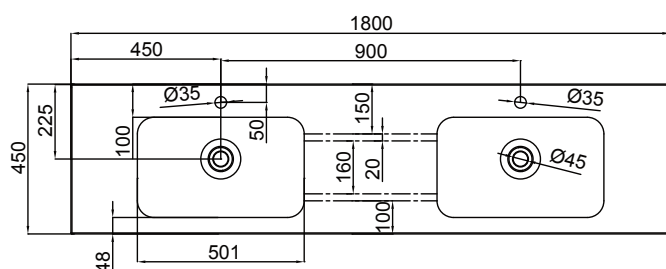

DESCRIPTION

Splash 1800, 2 Drawers, Side-By-Side, Wall-Hung.

PRODUCT CODE

SP180D2SWHDB / SP180D2SWHDBM

Dimensions W 1800 x H 425 x D 450 (mm)

Finishes White Gloss Paint or Melamine.

Basin Polymarble (Acrylic) top with intergrated basin

TECHNICAL DRAWINGS

Front

Side

Drawers

Top Down

Top Side View

NOTES

*Additional Cost. Accessories not included. Drawing indicates the technical measurement only and is not a reflection of how the product will look. Sizes are nominal only. All drawings in millimeters. Drawings not to scale. August 2024.