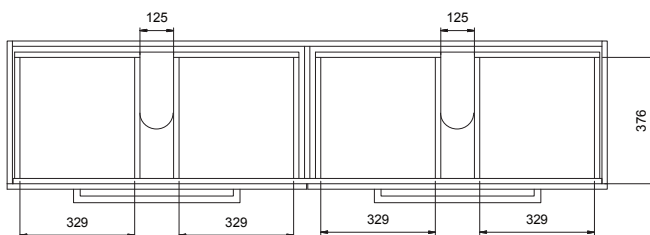

DESCRIPTION

Splash 1800, 2 Drawers, Side-By-Side, Wall-Hung.

PRODUCT CODE

SP180D2SWHDB / SP180D2SWHDBM

Dimensions W 1800 x H 425 x D 450 (mm)

Finishes White Gloss Paint or Melamine.

Basin Polymarble (Acrylic) top with intergrated basin

TECHNICAL DRAWINGS

Front

Side

Drawers

Top Down

Top Side View

NOTES

*Additional Cost. Accessories not included. Drawing indicates the technical measurement only and is not a reflection of how the product will look. Sizes are nominal only. All drawings in millimeters. Drawings not to scale. August 2024.