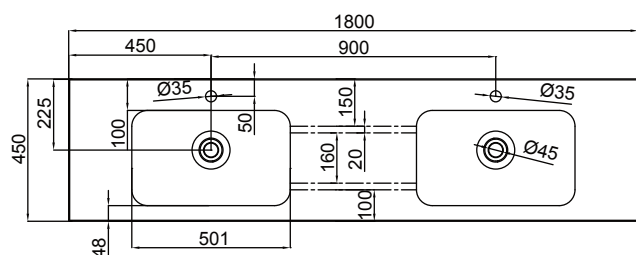

## PRODUCT CODE

SP180D4FLDB / SP180D4FLDBM

<b>Dimensions</b>	W 1800 x H 900 x D 450 (mm)
<b>Finishes</b>	White Gloss Paint or Melamine.
<b>Basin</b>	Polymarble (Acrylic) top with intergrated basin
<b>Handle</b>	Chrome Box Handle, Black Handle, Chrome Handle or Chrome Mini Handle.
<b>Origin</b>	New Zealand made cabinetry.
<b>Features</b>	<ul style="list-style-type: none"> <li>• Extra thick polymarble top with double bowl.</li> <li>• 4 Drawers with soft-close, floorstanding.</li> <li>• Polymarble acrylic top with intergrated basin</li> <li>• Wood look Melamine, is a low-pressure laminate.</li> <li>• The paint used on our products is polyurethane or UV based.</li> </ul>

## TECHNICAL DRAWINGS

**Front**

**Side**

**Drawers**

**Top Down**

**Top Side View**

## NOTES

\*Additional Cost. Accessories not included. Drawing indicates the technical measurement only and is not a reflection of how the product will look. Sizes are nominal only. All drawings in millimeters. Drawings not to scale. August 2024.