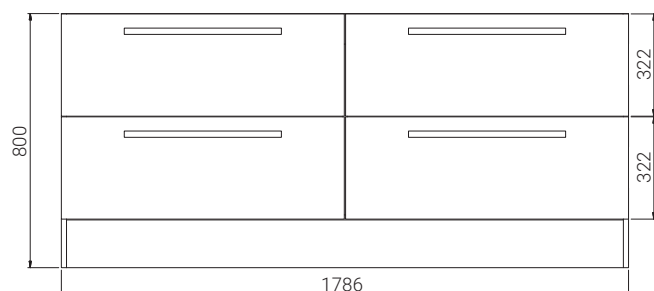

## PRODUCT CODE

SP180D4FLDB / SP180D4FLDBM

<b>Dimensions</b>	W 1800 x H 900 x D 450 (mm)
<b>Finishes</b>	White Gloss Paint or Melamine.
<b>Basin</b>	Polymarble (Acrylic) top with intergrated basin
<b>Handle</b>	Chrome Box Handle, Black Handle, Chrome Handle or Chrome Mini Handle.
<b>Origin</b>	New Zealand made cabinetry.
<b>Features</b>	<ul style="list-style-type: none"> <li>• Extra thick polymarble top with double bowl.</li> <li>• 4 Drawers with soft-close, floorstanding.</li> <li>• Polymarble acrylic top with intergrated basin</li> <li>• Wood look Melamine, is a low-pressure laminate.</li> <li>• The paint used on our products is polyurethane or UV based.</li> </ul>

## TECHNICAL DRAWINGS

**Front**

**Side**

**Drawers**

**Top Down**

**Top Side View**