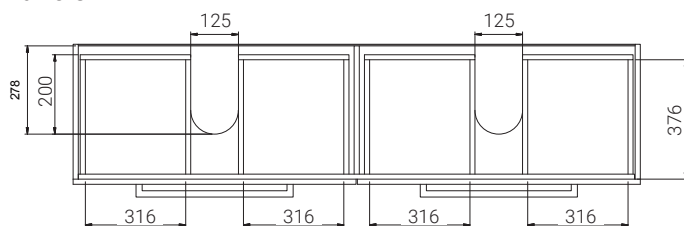

## PRODUCT CODE

SP180D4FLDB / SP180D4FLDBM

<b>Dimensions</b>	W 1800 x H 900 x D 450 (mm)
<b>Finishes</b>	White Gloss Paint or Melamine.
<b>Basin</b>	Polymarble (Acrylic) top with intergrated basin
<b>Handle</b>	Chrome Box Handle, Black Handle, Chrome Handle or Chrome Mini Handle.
<b>Origin</b>	New Zealand made cabinetry.
<b>Features</b>	<ul style="list-style-type: none"> <li>• Extra thick polymarble top with double bowl.</li> <li>• 4 Drawers with soft-close, floorstanding.</li> <li>• Polymarble acrylic top with intergrated basin</li> <li>• Wood look Melamine, is a low-pressure laminate.</li> <li>• The paint used on our products is polyurethane or UV based.</li> </ul>

## TECHNICAL DRAWINGS

**Front**

**Side**

**Drawers**

**Top Down**

**Top Side View**

## NOTES

\*Additional Cost. Accessories not included. Drawing indicates the technical measurement only and is not a reflection of how the product will look. Sizes are nominal only. All drawings in millimeters. Drawings not to scale. August 2024.