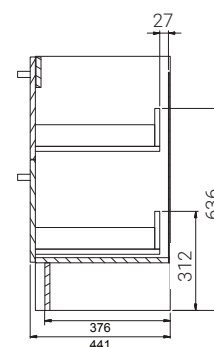

## PRODUCT CODE

SP180D4FLDB / SP180D4FLDBM

<b>Dimensions</b>	W 1800 x H 900 x D 450 (mm)
<b>Finishes</b>	White Gloss Paint or Melamine.
<b>Basin</b>	Polymarble (Acrylic) top with intergrated basin
<b>Handle</b>	Chrome Box Handle, Black Handle, Chrome Handle or Chrome Mini Handle.
<b>Origin</b>	New Zealand made cabinetry.
<b>Features</b>	<ul style="list-style-type: none"> <li>• Extra thick polymarble top with double bowl.</li> <li>• 4 Drawers with soft-close, floorstanding.</li> <li>• Polymarble acrylic top with intergrated basin</li> <li>• Wood look Melamine, is a low-pressure laminate.</li> <li>• The paint used on our products is polyurethane or UV based.</li> </ul>

## TECHNICAL DRAWINGS

**Front**

**Side**

**Drawers**

**Top Down**

**Top Side View**

## NOTES

\*Additional Cost. Accessories not included. Drawing indicates the technical measurement only and is not a reflection of how the product will look. Sizes are nominal only. All drawings in millimeters. Drawings not to scale. August 2024.