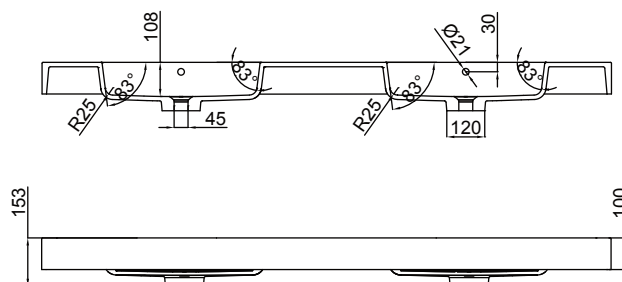

## PRODUCT CODE

SP180D4FLDB / SP180D4FLDBM

<b>Dimensions</b>	W 1800 x H 900 x D 450 (mm)
<b>Finishes</b>	White Gloss Paint or Melamine.
<b>Basin</b>	Polymarble (Acrylic) top with intergrated basin
<b>Handle</b>	Chrome Box Handle, Black Handle, Chrome Handle or Chrome Mini Handle.
<b>Origin</b>	New Zealand made cabinetry.
<b>Features</b>	<ul style="list-style-type: none"> <li>• Extra thick polymarble top with double bowl.</li> <li>• 4 Drawers with soft-close, floorstanding.</li> <li>• Polymarble acrylic top with intergrated basin</li> <li>• Wood look Melamine, is a low-pressure laminate.</li> <li>• The paint used on our products is polyurethane or UV based.</li> </ul>

## TECHNICAL DRAWINGS

**Front**

**Side**

**Drawers**

**Top Down**

**Top Side View**

## NOTES

\*Additional Cost. Accessories not included. Drawing indicates the technical measurement only and is not a reflection of how the product will look. Sizes are nominal only. All drawings in millimeters. Drawings not to scale. August 2024.