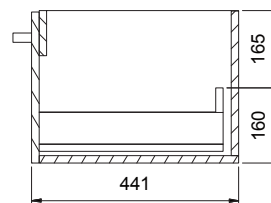

DESCRIPTION

Splash 600, 1 Drawer, Wall-Hung

PRODUCT CODE

SP60DWH / SP60DWHM

Dimensions	W 600 x H 425 x D 450 (mm)
Finishes	White Gloss Paint or Melamine.
Basin	Polymarble (Acrylic) top with intergrated basin
Handle	Chrome Box Handle, Black Handle, Chrome Handle or Chrome Mini Handle.
Origin	New Zealand made cabinetry.
Features	<ul style="list-style-type: none"> • Extra thick polymarble top with bold design • 1 Drawer with soft-close, wall-hung. • Polymarble acrylic top with intergrated basin • Wood look Melamine, is a low-pressure laminate. • The paint used on our products is polyurethane or UV based.

TECHNICAL DRAWINGS

Front

Side

Top Side View

Drawers

Top Down

NOTES

*Additional Cost. Accessories not included. Drawing indicates the technical measurement only and is not a reflection of how the product will look. Sizes are nominal only. All drawings in millimeters. Drawings not to scale. August 2024.