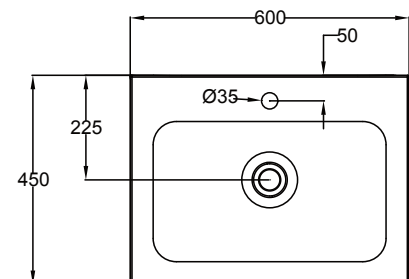

DESCRIPTION

Splash 600, 1 Drawer, Wall-Hung

PRODUCT CODE

SP60DWH / SP60DWHM

Dimensions	W 600 x H 425 x D 450 (mm)
Finishes	White Gloss Paint or Melamine.
Basin	Polymarble (Acrylic) top with intergrated basin
Handle	Chrome Box Handle, Black Handle, Chrome Handle or Chrome Mini Handle.
Origin	New Zealand made cabinetry.
Features	<ul style="list-style-type: none"> • Extra thick polymarble top with bold design • 1 Drawer with soft-close, wall-hung. • Polymarble acrylic top with intergrated basin • Wood look Melamine, is a low-pressure laminate. • The paint used on our products is polyurethane or UV based.

TECHNICAL DRAWINGS

Front

Side

Top Side View

Drawers

Top Down

NOTES

*Additional Cost. Accessories not included. Drawing indicates the technical measurement only and is not a reflection of how the product will look. Sizes are nominal only. All drawings in millimeters. Drawings not to scale. August 2024.