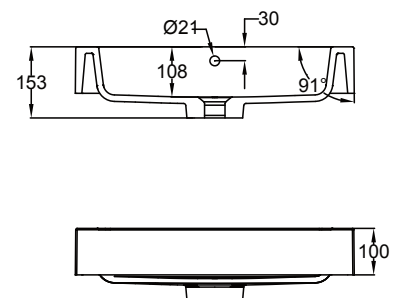

DESCRIPTION

Splash 600, 1 Drawer, Wall-Hung

PRODUCT CODE

SP60DWH / SP60DWHM

Dimensions	W 600 x H 425 x D 450 (mm)
Finishes	White Gloss Paint or Melamine.
Basin	Polymarble (Acrylic) top with intergrated basin
Handle	Chrome Box Handle, Black Handle, Chrome Handle or Chrome Mini Handle.
Origin	New Zealand made cabinetry.
Features	<ul style="list-style-type: none"> • Extra thick polymarble top with bold design • 1 Drawer with soft-close, wall-hung. • Polymarble acrylic top with intergrated basin • Wood look Melamine, is a low-pressure laminate. • The paint used on our products is polyurethane or UV based.

TECHNICAL DRAWINGS

Front

Side

Top Side View

Drawers

Top Down

NOTES

*Additional Cost. Accessories not included. Drawing indicates the technical measurement only and is not a reflection of how the product will look. Sizes are nominal only. All drawings in millimeters. Drawings not to scale. August 2024.