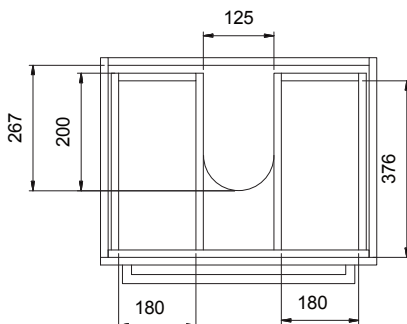

DESCRIPTION

Splash 600, 1 Drawer, Wall-Hung

PRODUCT CODE

SP60DWH / SP60DWHM

Dimensions	W 600 x H 425 x D 450 (mm)
Finishes	White Gloss Paint or Melamine.
Basin	Polymarble (Acrylic) top with intergrated basin
Handle	Chrome Box Handle, Black Handle, Chrome Handle or Chrome Mini Handle.
Origin	New Zealand made cabinetry.
Features	<ul style="list-style-type: none"> • Extra thick polymarble top with bold design • 1 Drawer with soft-close, wall-hung. • Polymarble acrylic top with intergrated basin • Wood look Melamine, is a low-pressure laminate. • The paint used on our products is polyurethane or UV based.

TECHNICAL DRAWINGS

Front

Side

Top Side View

Drawers

Top Down

NOTES

*Additional Cost. Accessories not included. Drawing indicates the technical measurement only and is not a reflection of how the product will look. Sizes are nominal only. All drawings in millimeters. Drawings not to scale. August 2024.