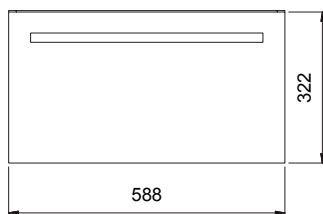

DESCRIPTION

Splash 600, 1 Drawer, Wall-Hung

PRODUCT CODE

SP60DWH / SP60DWHM

Dimensions	W 600 x H 425 x D 450 (mm)
Finishes	White Gloss Paint or Melamine.
Basin	Polymarble (Acrylic) top with intergrated basin
Handle	Chrome Box Handle, Black Handle, Chrome Handle or Chrome Mini Handle.
Origin	New Zealand made cabinetry.
Features	<ul style="list-style-type: none"> • Extra thick polymarble top with bold design • 1 Drawer with soft-close, wall-hung. • Polymarble acrylic top with intergrated basin • Wood look Melamine, is a low-pressure laminate. • The paint used on our products is polyurethane or UV based.

TECHNICAL DRAWINGS

Front

Side

Top Side View

Drawers

Top Down

NOTES

*Additional Cost. Accessories not included. Drawing indicates the technical measurement only and is not a reflection of how the product will look. Sizes are nominal only. All drawings in millimeters. Drawings not to scale. August 2024.