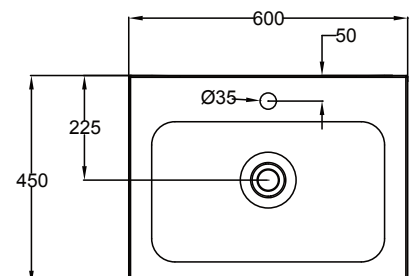

DESCRIPTION

Splash 600, 2 Drawers, Wall-Hung

PRODUCT CODE

SP60D2WH / SP60D2WHM

Dimensions	W 600 x H 550 x D 450 (mm)
Finishes	White Gloss Paint or Melamine.
Basin	Polymarble (Acrylic) top with intergrated basin
Handle	Chrome Box Handle, Black Handle, Chrome Handle or Chrome Mini Handle.
Origin	New Zealand made cabinetry.
Features	<ul style="list-style-type: none"> • Extra thick polymarble top with bold design • 1 Drawer with soft-close, wall-hung. • Polymarble acrylic top with intergrated basin • Wood look Melamine, is a low-pressure laminate. • The paint used on our products is polyurethane or UV based.

TECHNICAL DRAWINGS

Front

Side

Top Side View

Drawers

Top Down

NOTES

*Additional Cost. Accessories not included. Drawing indicates the technical measurement only and is not a reflection of how the product will look. Sizes are nominal only. All drawings in millimeters. Drawings not to scale. August 2024.