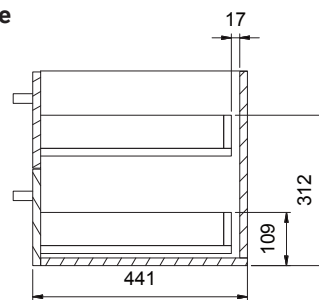

DESCRIPTION

Splash 600, 2 Drawers, Wall-Hung

PRODUCT CODE

SP60D2WH / SP60D2WHM

Dimensions	W 600 x H 550 x D 450 (mm)
Finishes	White Gloss Paint or Melamine.
Basin	Polymarble (Acrylic) top with intergrated basin
Handle	Chrome Box Handle, Black Handle, Chrome Handle or Chrome Mini Handle.
Origin	New Zealand made cabinetry.
Features	<ul style="list-style-type: none"> • Extra thick polymarble top with bold design • 1 Drawer with soft-close, wall-hung. • Polymarble acrylic top with intergrated basin • Wood look Melamine, is a low-pressure laminate. • The paint used on our products is polyurethane or UV based.

TECHNICAL DRAWINGS

Front

Side

Top Side View

Drawers

Top Down

NOTES

*Additional Cost. Accessories not included. Drawing indicates the technical measurement only and is not a reflection of how the product will look. Sizes are nominal only. All drawings in millimeters. Drawings not to scale. August 2024.