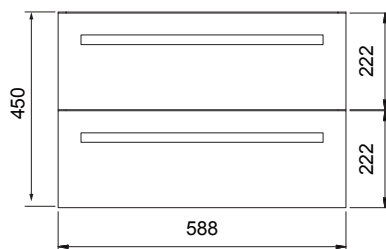

DESCRIPTION

Splash 600, 2 Drawers, Wall-Hung

PRODUCT CODE

SP60D2WH / SP60D2WHM

Dimensions	W 600 x H 550 x D 450 (mm)
Finishes	White Gloss Paint or Melamine.
Basin	Polymarble (Acrylic) top with intergrated basin
Handle	Chrome Box Handle, Black Handle, Chrome Handle or Chrome Mini Handle.
Origin	New Zealand made cabinetry.
Features	<ul style="list-style-type: none"> • Extra thick polymarble top with bold design • 1 Drawer with soft-close, wall-hung. • Polymarble acrylic top with intergrated basin • Wood look Melamine, is a low-pressure laminate. • The paint used on our products is polyurethane or UV based.

TECHNICAL DRAWINGS

Front

Side

Top Side View

Drawers

Top Down

NOTES

*Additional Cost. Accessories not included. Drawing indicates the technical measurement only and is not a reflection of how the product will look. Sizes are nominal only. All drawings in millimeters. Drawings not to scale. August 2024.