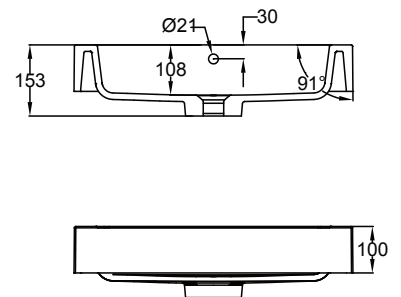

DESCRIPTION

Splash 600, 2 Drawers, Wall-Hung

PRODUCT CODE

SP60D2WH / SP60D2WHM

Dimensions	W 600 x H 550 x D 450 (mm)
Finishes	White Gloss Paint or Melamine.
Basin	Polymarble (Acrylic) top with intergrated basin
Handle	Chrome Box Handle, Black Handle, Chrome Handle or Chrome Mini Handle.
Origin	New Zealand made cabinetry.
Features	<ul style="list-style-type: none"> • Extra thick polymarble top with bold design • 1 Drawer with soft-close, wall-hung. • Polymarble acrylic top with intergrated basin • Wood look Melamine, is a low-pressure laminate. • The paint used on our products is polyurethane or UV based.

TECHNICAL DRAWINGS

Front

Side

Top Side View

Drawers

Top Down

NOTES

*Additional Cost. Accessories not included. Drawing indicates the technical measurement only and is not a reflection of how the product will look. Sizes are nominal only. All drawings in millimeters. Drawings not to scale. August 2024.