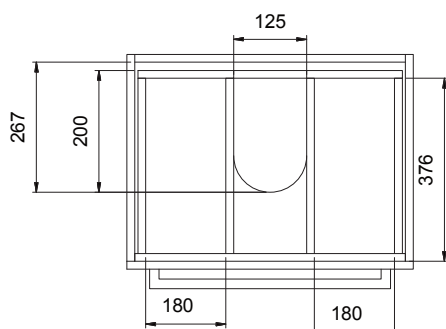

DESCRIPTION

Splash 600, 2 Drawers, Wall-Hung

PRODUCT CODE

SP60D2WH / SP60D2WHM

Dimensions	W 600 x H 550 x D 450 (mm)
Finishes	White Gloss Paint or Melamine.
Basin	Polymarble (Acrylic) top with intergrated basin
Handle	Chrome Box Handle, Black Handle, Chrome Handle or Chrome Mini Handle.
Origin	New Zealand made cabinetry.
Features	<ul style="list-style-type: none"> • Extra thick polymarble top with bold design • 1 Drawer with soft-close, wall-hung. • Polymarble acrylic top with intergrated basin • Wood look Melamine, is a low-pressure laminate. • The paint used on our products is polyurethane or UV based.

TECHNICAL DRAWINGS

Front

Side

Top Side View

Drawers

Top Down

NOTES

*Additional Cost. Accessories not included. Drawing indicates the technical measurement only and is not a reflection of how the product will look. Sizes are nominal only. All drawings in millimeters. Drawings not to scale. August 2024.