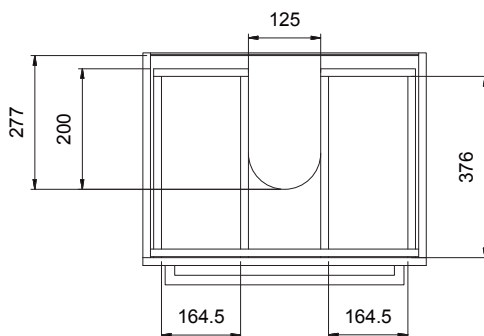

DESCRIPTION

Splash 600, 2 Drawers, Floorstanding

PRODUCT CODE

SP60D2FL / SP60D2FLM

Dimensions	W 600	x H 900	x D 450	(mm)
Finishes	White Gloss Paint or Melamine.			
Basin	Polymarble (Acrylic) top with intergrated basin			
Handle	Chrome Box Handle, Black Handle, Chrome Handle or Chrome Mini Handle.			
Origin	New Zealand made cabinetry.			
Features	<ul style="list-style-type: none"> • Extra thick polymarble top with bold design • 2 Drawers with soft-close, floorstanding. • Polymarble acrylic top with intergrated basin • Wood look Melamine, is a low-pressure laminate. • The paint used on our products is polyurethane or UV based. 			

TECHNICAL DRAWINGS

Front

Side

Top Side View

Drawers

Top Down

NOTES

*Additional Cost. Accessories not included. Drawing indicates the technical measurement only and is not a reflection of how the product will look. Sizes are nominal only. All drawings in millimeters. Drawings not to scale. August 2024.