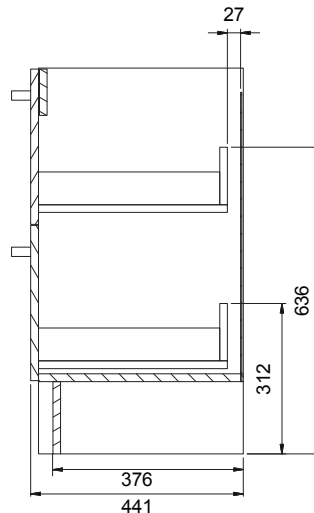

DESCRIPTION

Splash 600, 2 Drawers, Floorstanding

PRODUCT CODE

SP60D2FL / SP60D2FLM

Dimensions	W 600	x H 900	x D 450	(mm)
Finishes	White Gloss Paint or Melamine.			
Basin	Polymarble (Acrylic) top with intergrated basin			
Handle	Chrome Box Handle, Black Handle, Chrome Handle or Chrome Mini Handle.			
Origin	New Zealand made cabinetry.			
Features	<ul style="list-style-type: none"> • Extra thick polymarble top with bold design • 2 Drawers with soft-close, floorstanding. • Polymarble acrylic top with intergrated basin • Wood look Melamine, is a low-pressure laminate. • The paint used on our products is polyurethane or UV based. 			

TECHNICAL DRAWINGS

Front

Side

Top Side View

Drawers

Top Down

NOTES

*Additional Cost. Accessories not included. Drawing indicates the technical measurement only and is not a reflection of how the product will look. Sizes are nominal only. All drawings in millimeters. Drawings not to scale. August 2024.