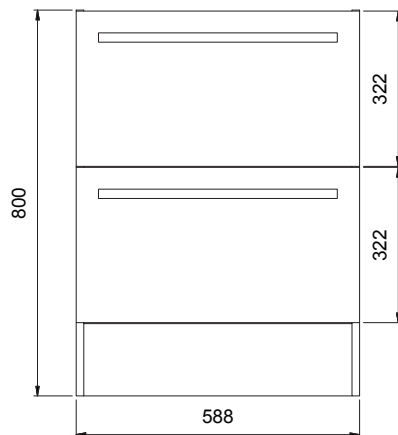

DESCRIPTION

Splash 600, 2 Drawers, Floorstanding

PRODUCT CODE

SP60D2FL / SP60D2FLM

Dimensions	W 600	x H 900	x D 450	(mm)
Finishes	White Gloss Paint or Melamine.			
Basin	Polymarble (Acrylic) top with intergrated basin			
Handle	Chrome Box Handle, Black Handle, Chrome Handle or Chrome Mini Handle.			
Origin	New Zealand made cabinetry.			
Features	<ul style="list-style-type: none"> • Extra thick polymarble top with bold design • 2 Drawers with soft-close, floorstanding. • Polymarble acrylic top with intergrated basin • Wood look Melamine, is a low-pressure laminate. • The paint used on our products is polyurethane or UV based. 			

TECHNICAL DRAWINGS

Front

Side

Top Side View

Drawers

Top Down

NOTES

*Additional Cost. Accessories not included. Drawing indicates the technical measurement only and is not a reflection of how the product will look. Sizes are nominal only. All drawings in millimeters. Drawings not to scale. August 2024.