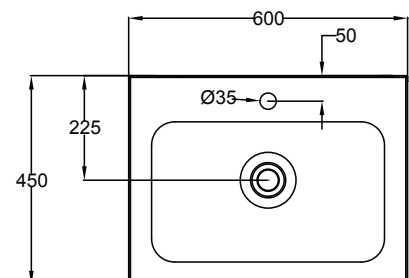

DESCRIPTION

Splash 600, 2 Drawers, Floorstanding

PRODUCT CODE

SP60D2FL / SP60D2FLM

Dimensions	W 600	x H 900	x D 450	(mm)
Finishes	White Gloss Paint or Melamine.			
Basin	Polymarble (Acrylic) top with intergrated basin			
Handle	Chrome Box Handle, Black Handle, Chrome Handle or Chrome Mini Handle.			
Origin	New Zealand made cabinetry.			
Features	<ul style="list-style-type: none"> • Extra thick polymarble top with bold design • 2 Drawers with soft-close, floorstanding. • Polymarble acrylic top with intergrated basin • Wood look Melamine, is a low-pressure laminate. • The paint used on our products is polyurethane or UV based. 			

TECHNICAL DRAWINGS

Front

Side

Top Side View

Drawers

Top Down

NOTES

*Additional Cost. Accessories not included. Drawing indicates the technical measurement only and is not a reflection of how the product will look. Sizes are nominal only. All drawings in millimeters. Drawings not to scale. August 2024.