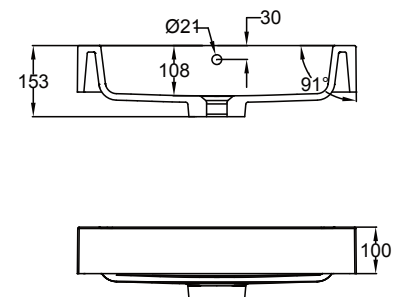

DESCRIPTION

Splash 600, 2 Drawers, Floorstanding

PRODUCT CODE

SP60D2FL / SP60D2FLM

Dimensions	W 600	x H 900	x D 450	(mm)
Finishes	White Gloss Paint or Melamine.			
Basin	Polymarble (Acrylic) top with intergrated basin			
Handle	Chrome Box Handle, Black Handle, Chrome Handle or Chrome Mini Handle.			
Origin	New Zealand made cabinetry.			
Features	<ul style="list-style-type: none"> • Extra thick polymarble top with bold design • 2 Drawers with soft-close, floorstanding. • Polymarble acrylic top with intergrated basin • Wood look Melamine, is a low-pressure laminate. • The paint used on our products is polyurethane or UV based. 			

TECHNICAL DRAWINGS

Front

Side

Top Side View

Drawers

Top Down

NOTES

*Additional Cost. Accessories not included. Drawing indicates the technical measurement only and is not a reflection of how the product will look. Sizes are nominal only. All drawings in millimeters. Drawings not to scale. August 2024.