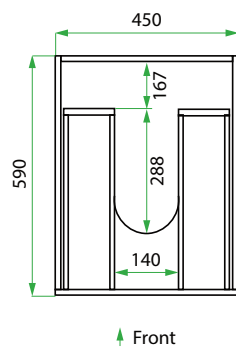

Origin

New Zealand made cabinetry

Features

- 2 Drawers with soft-close
- Petite Stainless steel sink undermounted to Kordura benchtop for easy care. Sink centred over drawers.

TECHNICAL DRAWINGS

Front

Top Down

↑ Front

Bottom Drawer

Top Drawer

↑ Front

Side View

Front →

NOTES

*Additional Cost. Accessories not included. See our website for product prices. Drawing indicates the technical measurement only and is not a reflection of how the product will look. Sizes are nominal only. All drawings in millimeters. Drawings not to scale. October 2024.