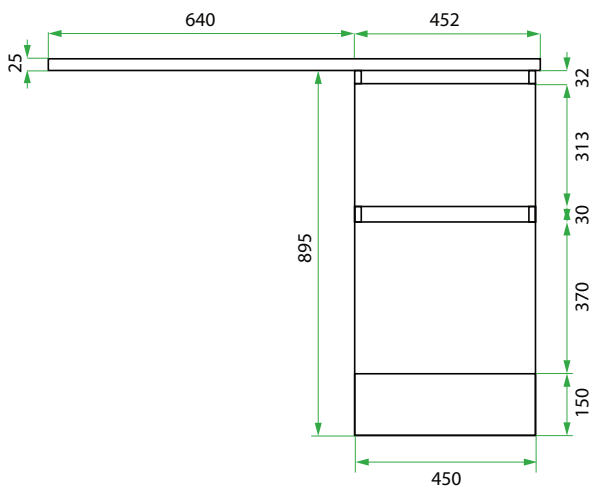

STARTER KIT /

LAUNDRY

DESCRIPTION

Starter Kit: 450, 2 Drawers with Overhang Left

PRODUCT CODE

LKSTAR45D2L

Starter Kit Dimensions

W 1092 x H 920 x D 600 (mm)

Origin

New Zealand made cabinetry

Features

- 2 Drawers with soft-close
- Petite Stainless steel sink undermounted to Kordura benchtop for easy care. Sink centred over drawers.

TECHNICAL DRAWINGS

Front

Top Down

↑ Front

Bottom Drawer

Top Drawer

↑ Front

Side View

Front →

NOTES

*Additional Cost. Accessories not included. See our website for product prices. Drawing indicates the technical measurement only and is not a reflection of how the product will look. Sizes are nominal only. All drawings in millimeters. Drawings not to scale. October 2024.