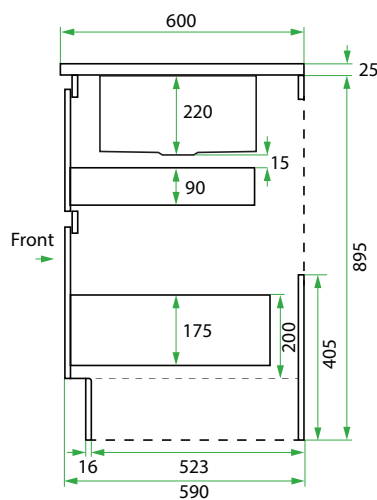

STARTER KIT /

LAUNDRY

DESCRIPTION

Starter Kit: 450, 2 Drawers with Overhang Left

PRODUCT CODE

LKSTAR45D2L

Starter Kit Dimensions

W 1092 x H 920 x D 600 (mm)

↑ Front

Bottom Drawer

Top Drawer

↑ Front

Side View

Front →

NOTES

*Additional Cost. Accessories not included. See our website for product prices. Drawing indicates the technical measurement only and is not a reflection of how the product will look. Sizes are nominal only. All drawings in millimeters. Drawings not to scale. October 2024.