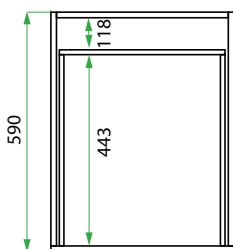

Origin

New Zealand made cabinetry

Features

- 2 Drawers with soft-close
- Petite Stainless steel sink undermounted to Kordura benchtop for easy care. Sink centred over drawers.

TECHNICAL DRAWINGS

Front

Top Down

↑ Front

Bottom Drawer

Top Drawer

↑ Front

Side View

Front →

NOTES

*Additional Cost. Accessories not included. See our website for product prices. Drawing indicates the technical measurement only and is not a reflection of how the product will look. Sizes are nominal only. All drawings in millimeters. Drawings not to scale. October 2024.