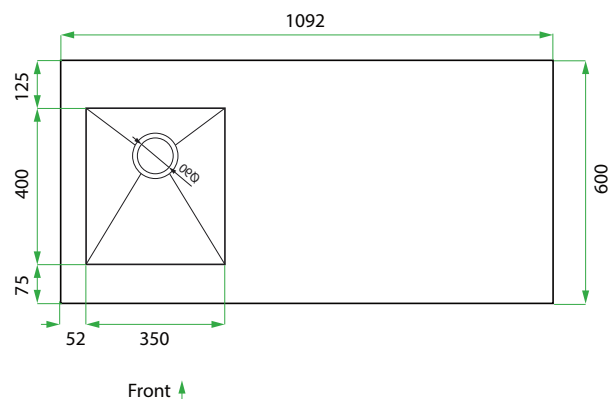

STARTER KIT /

LAUNDRY

DESCRIPTION

Starter Kit: 450, 2 Drawers with Overhang Right

PRODUCT CODE

LKSTAR45D2R

Starter Kit Dimensions

W 1092 x H 920 x D 600 (mm)

Top Drawer

Bottom Drawer

Side View

NOTES

*Additional Cost. Accessories not included. See our website for product prices. Drawing indicates the technical measurement only and is not a reflection of how the product will look. Sizes are nominal only. All drawings in millimeters. Drawings not to scale. October 2024.