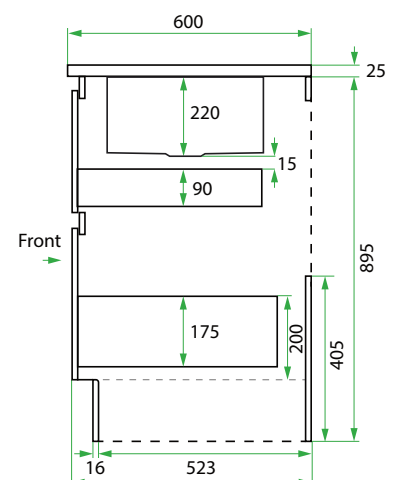

Origin

New Zealand made cabinetry

Features

- 2 Drawers with soft-close
- Petite Stainless steel sink undermounted to Kordura benchtop for easy care. Sink centred over drawers.

TECHNICAL DRAWINGS

Front

Top Down

Top Drawer

Bottom Drawer

Side View

NOTES

*Additional Cost. Accessories not included. See our website for product prices. Drawing indicates the technical measurement only and is not a reflection of how the product will look. Sizes are nominal only. All drawings in millimeters. Drawings not to scale. October 2024.