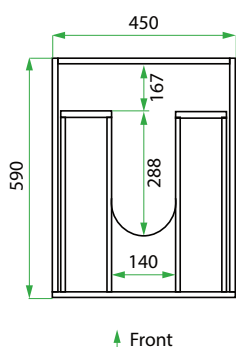

Origin

New Zealand made cabinetry

Features

- 2 Drawers with soft-close
- Petite Stainless steel sink undermounted to Kordura benchtop for easy care. Sink centred over drawers.

TECHNICAL DRAWINGS

Front

Top Down

Top Drawer

Bottom Drawer

Side View

NOTES

*Additional Cost. Accessories not included. See our website for product prices. Drawing indicates the technical measurement only and is not a reflection of how the product will look. Sizes are nominal only. All drawings in millimeters. Drawings not to scale. October 2024.