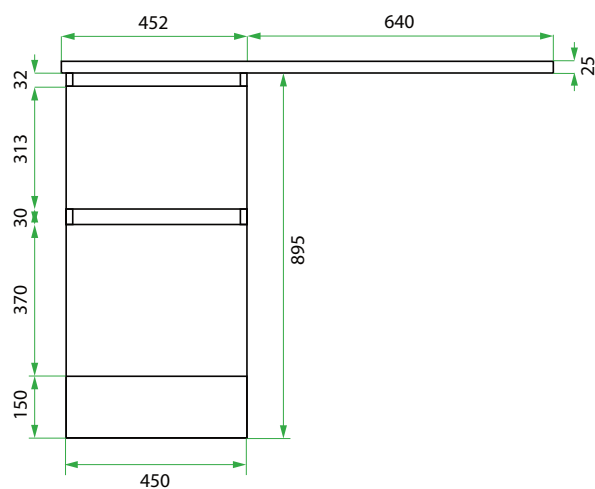

STARTER KIT /

LAUNDRY

DESCRIPTION

Starter Kit: 450, 2 Drawers with Overhang Right

PRODUCT CODE

LKSTAR45D2R

Starter Kit Dimensions

W 1092 x H 920 x D 600 (mm)

Origin

New Zealand made cabinetry

Features

- 2 Drawers with soft-close
- Petite Stainless steel sink undermounted to Kordura benchtop for easy care. Sink centred over drawers.

TECHNICAL DRAWINGS

Front

Top Down

Top Drawer

Bottom Drawer

Side View

NOTES

*Additional Cost. Accessories not included. See our website for product prices. Drawing indicates the technical measurement only and is not a reflection of how the product will look. Sizes are nominal only. All drawings in millimeters. Drawings not to scale. October 2024.