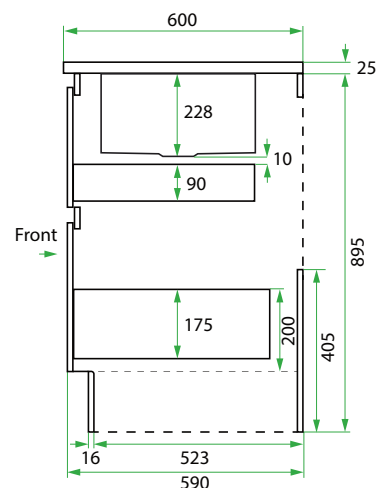

STARTER KIT /

LAUNDRY

DESCRIPTION

Starter Kit: 600, 2 Drawers with Overhang Left

PRODUCT CODE

LKSTAR60D2L

Starter Kit Dimensions

W 1242 x H 920 x D 600 (mm)

TECHNICAL DRAWINGS

Front

Top Down

Top Drawer

Bottom Drawer

Side View

NOTES

*Additional Cost. Accessories not included. See our website for product prices. Drawing indicates the technical measurement only and is not a reflection of how the product will look. Sizes are nominal only. All drawings in millimeters. Drawings not to scale. October 2024.