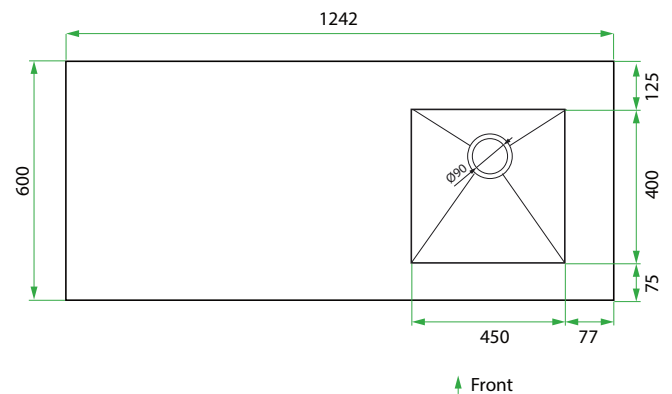

STARTER KIT /

LAUNDRY

DESCRIPTION

Starter Kit: 600, 2 Drawers with Overhang Left

PRODUCT CODE

LKSTAR60D2L

Starter Kit Dimensions

W 1242 x H 920 x D 600 (mm)

TECHNICAL DRAWINGS

Front

Top Down

Top Drawer

Bottom Drawer

Side View

NOTES

*Additional Cost. Accessories not included. See our website for product prices. Drawing indicates the technical measurement only and is not a reflection of how the product will look. Sizes are nominal only. All drawings in millimeters. Drawings not to scale. October 2024.