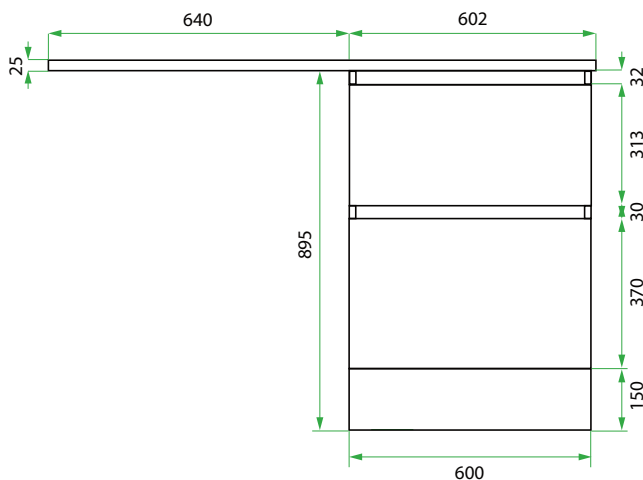

STARTER KIT /

LAUNDRY

DESCRIPTION

Starter Kit: 600, 2 Drawers with Overhang Left

PRODUCT CODE

LKSTAR60D2L

Starter Kit Dimensions

W 1242 x H 920 x D 600 (mm)

Handle

Recessed Rail Matching or Aluminium* (Black or Silver): White Gloss or Melamine Only
or **45° Handle**: Timber Veneer or Custom Colour Paint Only

Origin

New Zealand made cabinetry

Features

- 2 Drawers with soft-close
- Stainless steel sink undermounted to Kordura benchtop for easy care. Sink centred over drawers.

TECHNICAL DRAWINGS

Front

Top Down

Top Drawer

Bottom Drawer

Side View

NOTES

*Additional Cost. Accessories not included. See our website for product prices. Drawing indicates the technical measurement only and is not a reflection of how the product will look. Sizes are nominal only. All drawings in millimeters. Drawings not to scale. October 2024.