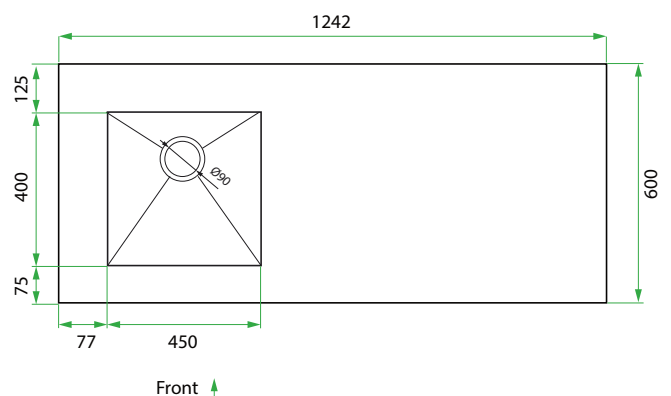

STARTER KIT /

LAUNDRY

DESCRIPTION

Starter Kit: 600, 2 Drawers with Overhang Right

PRODUCT CODE

LKSTAR60D2R

Starter Kit Dimensions W 1242 x H 920 x D 600 (mm)

Starter Kit Components

TECHNICAL DRAWINGS

Front

Top Down

Top Drawer

Bottom Drawer

Side View

NOTES

*Additional Cost. Accessories not included. See our website for product prices. Drawing indicates the technical measurement only and is not a reflection of how the product will look. Sizes are nominal only. All drawings in millimeters. Drawings not to scale. October 2024.