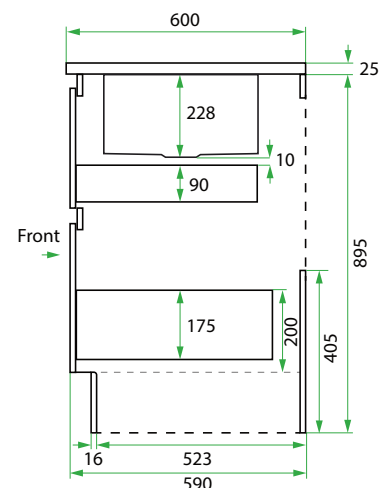

STARTER KIT /

LAUNDRY

DESCRIPTION

Starter Kit: 600, 2 Drawers with Overhang Right

PRODUCT CODE

LKSTAR60D2R

Starter Kit Dimensions W 1242 x H 920 x D 600 (mm)

Starter Kit Components

TECHNICAL DRAWINGS

Front

Top Down

Top Drawer

Bottom Drawer

Side View

NOTES

*Additional Cost. Accessories not included. See our website for product prices. Drawing indicates the technical measurement only and is not a reflection of how the product will look. Sizes are nominal only. All drawings in millimeters. Drawings not to scale. October 2024.