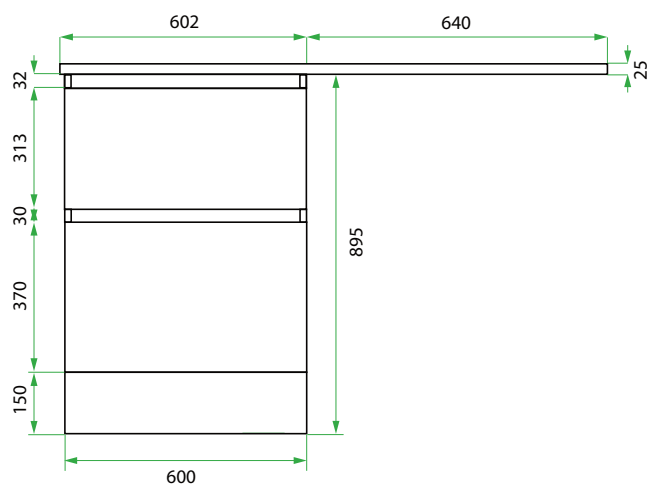

STARTER KIT /

LAUNDRY

DESCRIPTION

Starter Kit: 600, 2 Drawers with Overhang Right

PRODUCT CODE

LKSTAR60D2R

Starter Kit Dimensions W 1242 x H 920 x D 600 (mm)

Starter Kit Components

TECHNICAL DRAWINGS

Front

Top Down

Top Drawer

Bottom Drawer

Side View

NOTES

*Additional Cost. Accessories not included. See our website for product prices. Drawing indicates the technical measurement only and is not a reflection of how the product will look. Sizes are nominal only. All drawings in millimeters. Drawings not to scale. October 2024.