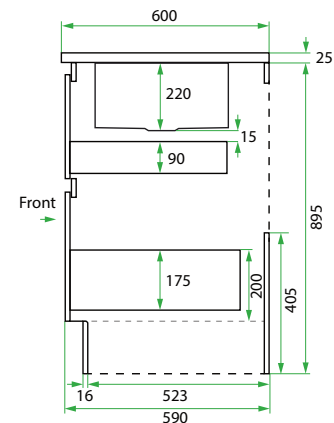

Origin

New Zealand made cabinetry

Features

- 2 Drawers with soft-close
- Petite Stainless steel sink undermounted to Kordura benchtop for easy care. Sink centred over drawers.

TECHNICAL DRAWINGS

Front

Side View

Top Down

Top Drawer

Bottom Drawer

NOTES

*Additional Cost. Accessories not included. See our website for product prices. Drawing indicates the technical measurement only and is not a reflection of how the product will look. Sizes are nominal only. All drawings in millimeters. Drawings not to scale. October 2024.