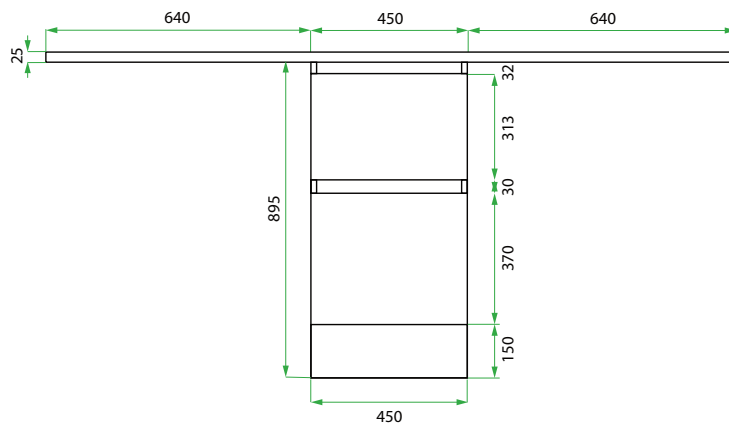

Origin

New Zealand made cabinetry

Features

- 2 Drawers with soft-close
- Petite Stainless steel sink undermounted to Kordura benchtop for easy care. Sink centred over drawers.

TECHNICAL DRAWINGS

Front

Side View

Top Down

Top Drawer

Bottom Drawer

NOTES

*Additional Cost. Accessories not included. See our website for product prices. Drawing indicates the technical measurement only and is not a reflection of how the product will look. Sizes are nominal only. All drawings in millimeters. Drawings not to scale. October 2024.