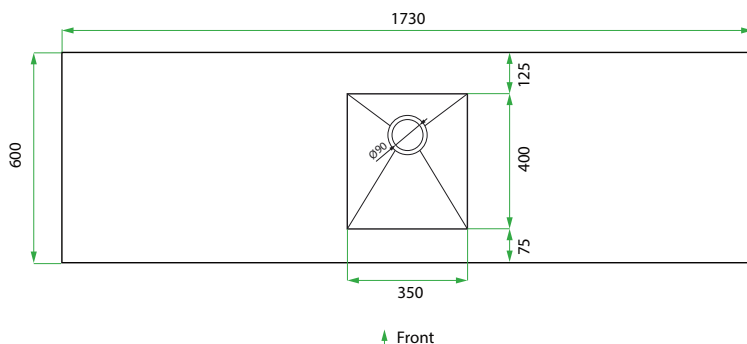

Origin

New Zealand made cabinetry

Features

- 2 Drawers with soft-close
- Petite Stainless steel sink undermounted to Kordura benchtop for easy care. Sink centred over drawers.

TECHNICAL DRAWINGS

Front

Side View

Top Down

Top Drawer

Bottom Drawer

NOTES

*Additional Cost. Accessories not included. See our website for product prices. Drawing indicates the technical measurement only and is not a reflection of how the product will look. Sizes are nominal only. All drawings in millimeters. Drawings not to scale. October 2024.