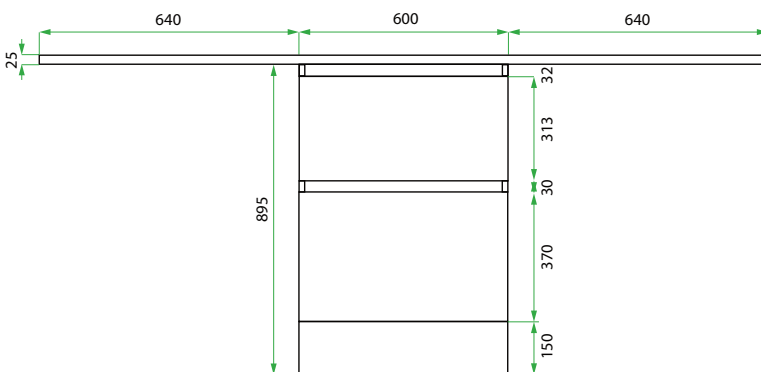

TECHNICAL DRAWINGS

Front