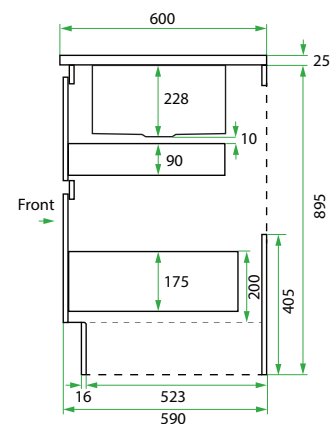

STARTER PRO KIT /

LAUNDRY

DESCRIPTION

Starter Pro Kit: 600, 2 Drawers with Double Overhang

PRODUCT CODE

LKSPRO60D2

Starter Pro Dimensions

W 1880 x H 920 x D 600 (mm)

Starter Pro Components

- Modern Laundry Base Cabinet 600, 2 Drawers
- White Kordura Benchtop (matte)
- Stainless Steel Sink with Basket Waste
- 2x Support Bracket for Double Overhang

Cabinet Finish

White Gloss, Custom Colour Paint (matte or gloss)
Melamine or Timber Veneer

Handle

Recessed Rail Matching or Aluminium* (Black or Silver): White Gloss or Melamine Only
or 45° Handle: Timber Veneer or Custom Colour Paint Only

Origin

New Zealand made cabinetry

Features

- 2 Drawers with soft-close
- Stainless steel sink undermounted to Kordura benchtop for easy care. Sink centred over drawers.

TECHNICAL DRAWINGS

Front

Side View

Top Down

Top Drawer

Bottom Drawer

NOTES

*Additional Cost. Accessories not included. See our website for product prices. Drawing indicates the technical measurement only and is not a reflection of how the product will look. Sizes are nominal only. All drawings in millimeters. Drawings not to scale. October 2024.