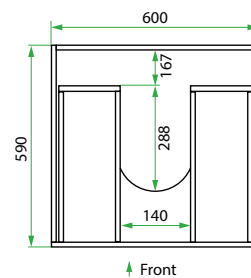

STARTER PRO KIT /

LAUNDRY

DESCRIPTION

Starter Pro Kit: 600, 2 Drawers with Double Overhang

PRODUCT CODE

LKSPRO60D2

Starter Pro Dimensions

W 1880 x H 920 x D 600 (mm)

Starter Pro Components

- Modern Laundry Base Cabinet 600, 2 Drawers
- White Kordura Benchtop (matte)
- Stainless Steel Sink with Basket Waste
- 2x Support Bracket for Double Overhang

Cabinet Finish

White Gloss, Custom Colour Paint (matte or gloss)
Melamine or Timber Veneer

Handle

Recessed Rail Matching or Aluminium* (Black or Silver): White Gloss or Melamine Only
or 45° Handle: Timber Veneer or Custom Colour Paint Only

Origin

New Zealand made cabinetry

Features

- 2 Drawers with soft-close
- Stainless steel sink undermounted to Kordura benchtop for easy care. Sink centred over drawers.

TECHNICAL DRAWINGS

Front

Side View

Top Down

Top Drawer

Bottom Drawer

NOTES

*Additional Cost. Accessories not included. See our website for product prices. Drawing indicates the technical measurement only and is not a reflection of how the product will look. Sizes are nominal only. All drawings in millimeters. Drawings not to scale. October 2024.