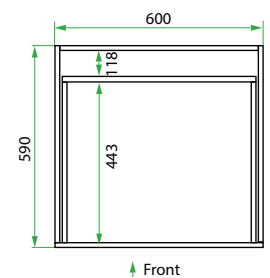

Bottom Drawer

NOTES

*Additional Cost. Accessories not included. See our website for product prices. Drawing indicates the technical measurement only and is not a reflection of how the product will look. Sizes are nominal only. All drawings in millimeters. Drawings not to scale. October 2024.