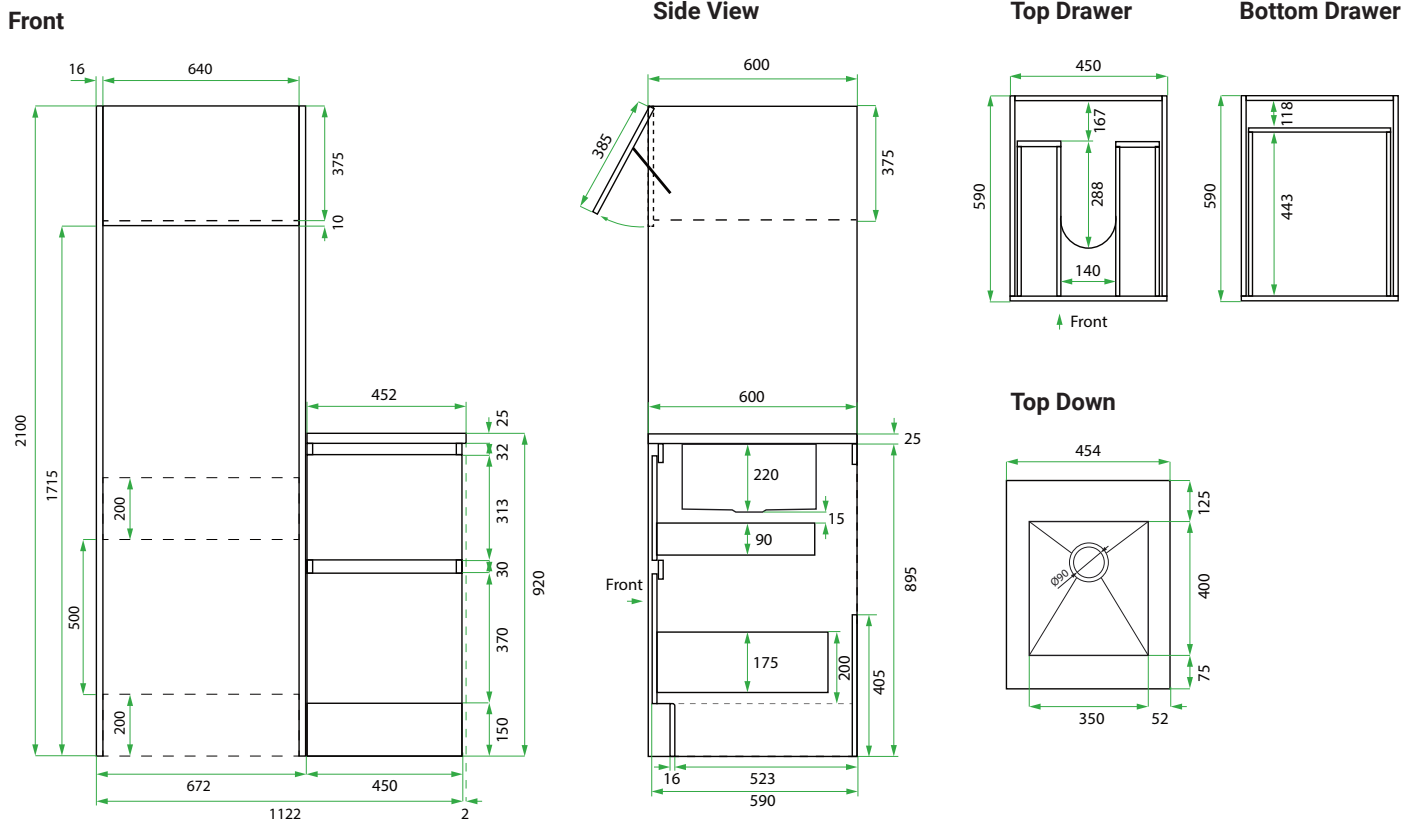

DESCRIPTION

Studio Kit: 450, 2 Drawers with Stacker Cabinet

PRODUCT CODE

LKSTU45D2

Studio Kit Dimensions

W 1124 x H 2100 - 920 x D 600 (mm)

Studio kit Components

- Modern Laundry Base Cabinet 450, 2 Drawers
- White Kordura Benchtop (matte)
- Petite Stainless Steel Sink with Basket Waste
- Stacker Cabinet Kit
- Cabinet Connectors

Origin

New Zealand made cabinetry

Features

- 2 Drawers & Stacker Cabinet with soft-close
- Petite Stainless steel sink undermounted to Kordura benchtop & centred over drawers.

TECHNICAL DRAWINGS

NOTES

*Additional Cost. Accessories not included. See our website for product prices. Drawing indicates the technical measurement only and is not a reflection of how the product will look. Sizes are nominal only. All drawings in millimeters. Drawings not to scale. October 2024.