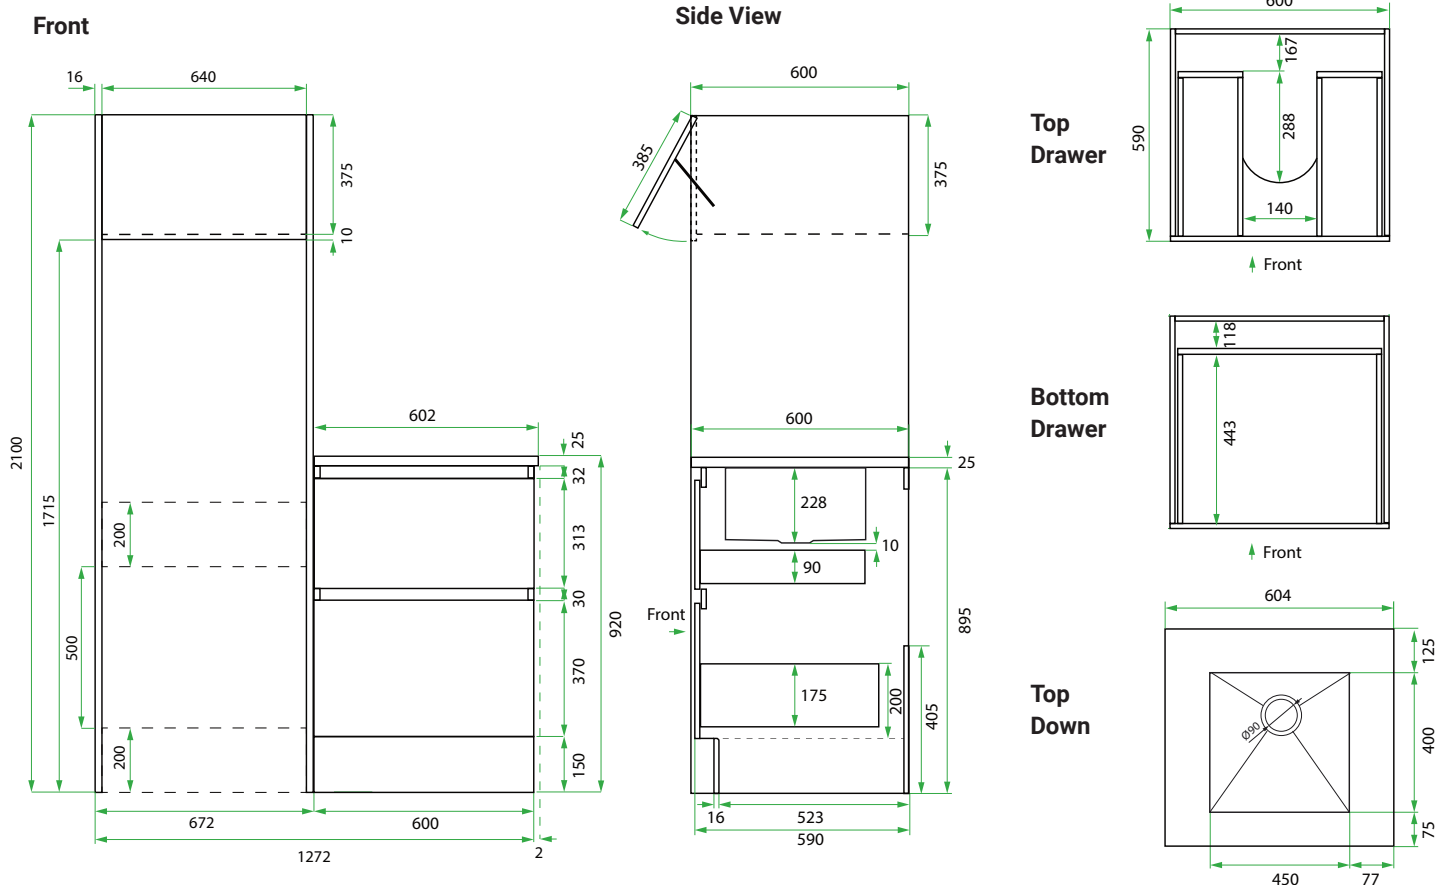

DESCRIPTION

Studio Kit: 600, 2 Drawers with Stacker Cabinet

PRODUCT CODE

LKSTU60D2

Studio Kit Dimensions W 1274 x H 2100 - 920 x D 600 (mm)

Studio kit Components

- Modern Laundry Base Cabinet 600, 2 Drawers
- White Kordura Benchtop (matte)
- Stainless Steel Sink with Basket Waste
- Stacker Cabinet Kit
- Cabinet Connectors

Origin

New Zealand made cabinetry

Features

- 2 Drawers & Stacker Cabinet with soft-close
- Stainless steel sink undermounted to Kordura benchtop & centred over drawers.

TECHNICAL DRAWINGS

NOTES

*Additional Cost. Accessories not included. See our website for product prices. Drawing indicates the technical measurement only and is not a reflection of how the product will look. Sizes are nominal only. All drawings in millimeters. Drawings not to scale. October 2024.