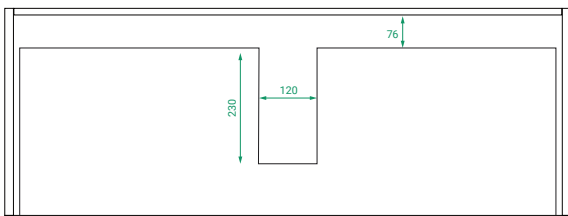

## PRODUCT CODE

T&G120DWHSS / T&G120DWHSSCC

**Dimensions** W 1200 x H 470 x D 460 (mm)

**Finishes** Matte White or Matte Custom Colour Paint.

**Basin** Kordura top with choice of basin

**Handle** Recessed handle design.

## TECHNICAL DRAWINGS

**Front**

**Side**

**Drawers**

**Top**