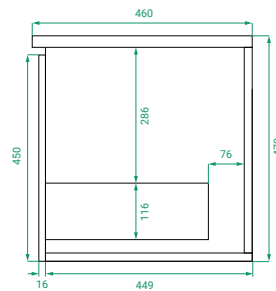

## PRODUCT CODE

T&G120DWHSS / T&G120DWHSSCC

**Dimensions** W 1200 x H 470 x D 460 (mm)

**Finishes** Matte White or Matte Custom Colour Paint.

**Basin** Kordura top with choice of basin

**Handle** Recessed handle design.

## TECHNICAL DRAWINGS

**Front**

**Side**

**Drawers**

**Top**

## NOTES

Accessories not included. Drawing indicates the technical measurement only and is not a reflection of how the product will look. Sizes are nominal only. All drawings in millimeters. Drawings not to scale. Tapholes are not pre-drilled. March 2024.