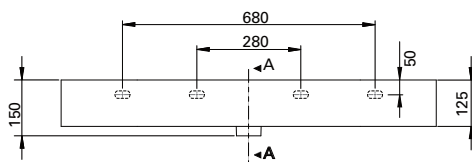

DESCRIPTION

Twenty Vanity Top 1010, Total Bowl (TL)

PRODUCT CODE

TW09011

FEATURES

- Dimensions - W1010 x H150 x D460 mm
- Italian-made, ceramic top with total bowl (TL).
- Match it with Twenty Vanity 1010mm or can be sold separately as a wall-hung basin.
- For matching with Twenty Vanity – Add the (code) at the end of the vanity code to specify basin orientation. E.g. TW101D2WHTL.
- Other bowl options also available in centre (CN), right (RH) and left (LH).

TECHNICAL DRAWINGS

Top

Side

Front

NOTES

Drawing indicates the technical measurement only and is not a reflection of how the unit will look. Sizes are nominal only. All drawings in millimeters.

DESCRIPTION

Twenty Vanity Top 1010, Central Bowl (CN)

PRODUCT CODE

TW10011

FEATURES

- Dimensions - W1010 x H150 x D460 mm
- Italian-made, ceramic top with central bowl (CN).
- Match it with Twenty Vanity 1010mm or can be sold separately as a wall-hung basin.
- For matching with Twenty Vanity – Add the (code) at the end of the vanity code to specify basin orientation. E.g. TW101D2WH**CN**.
- Other bowl options also available in total (TL), right (RH) and left (LH).

PRODUCT CODE

TW11011

FEATURES

- Dimensions - W1010 x H150 x D460 mm
- Italian-made, ceramic top with right bowl (RH).
- Match it with Twenty Vanity 1010mm or can be sold separately as a wall-hung basin.
- For matching with Twenty Vanity – Add the **(code)** at the end of the vanity code to specify basin orientation. E.g. TW101D2WHRH.
- Other bowl options also available in total (TL), centre (CN) and left (LH).