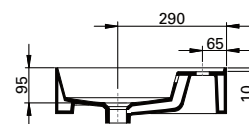

TECHNICAL DRAWINGS

Top

Side

Front

NOTES

Drawing indicates the technical measurement only and is not a reflection of how the unit will look. Sizes are nominal only. All drawings in millimeters.

DESCRIPTION

Twenty Vanity Top 1010, Central Bowl (CN)

PRODUCT CODE

TW10011

FEATURES

- Dimensions - W1010 x H150 x D460 mm
- Italian-made, ceramic top with central bowl (CN).
- Match it with Twenty Vanity 1010mm or can be sold separately as a wall-hung basin.
- For matching with Twenty Vanity – Add the (code) at the end of the vanity code to specify basin orientation. E.g. TW101D2WH**CN**.
- Other bowl options also available in total (TL), right (RH) and left (LH).

TECHNICAL DRAWINGS

Top

Side

Front

NOTES

Drawing indicates the technical measurement only and is not a reflection of how the unit will look. Sizes are nominal only. All drawings in millimeters.

DESCRIPTION

Twenty Vanity Top 1010, Right Bowl (RH)

PRODUCT CODE

TW11011

FEATURES

- Dimensions - W1010 x H150 x D460 mm
- Italian-made, ceramic top with right bowl (RH).
- Match it with Twenty Vanity 1010mm or can be sold separately as a wall-hung basin.
- For matching with Twenty Vanity – Add the **(code)** at the end of the vanity code to specify basin orientation. E.g. TW101D2WHRH.
- Other bowl options also available in total (TL), centre (CN) and left (LH).