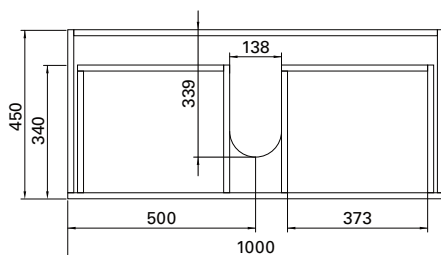

DESCRIPTION

Twenty 1010 Wall Hung, 2 Drawers, White /Timber Veneer

PRODUCT CODE

TW101D2WH /TW101D2WHT

FEATURES

- Dimensions- W 1010 x H 626 x D 460 mm
- Italian-made, ceramic top with four bowl options – centre (CN), total (TL), left (LH) and right (RH).
- Vanity available painted White, in Timber Veneer*, or in your choice of paint colour^.
- Handles available in White Oak, Natural Oak or Dark Oak timber veneer finishes.
- The paint used on our products is polyurethane or UV based. It is five times harder and more durable than lacquer finishes.
- Timber veneer finishes are 100% natural, so each have variations in grain and colour. All come stained and sealed with a protective UV finish.

TECHNICAL DRAWINGS

Front

Side

Top

NOTES

*Non-stock item. ^15% surcharge applies on Custom Paint Colours, 25% for metallic and black gloss. *20% surcharge applies on Gloss Timber Veneer finish. When using a hidden bottle trap, we recommend 40551-32. Drawing indicates the technical measurement only and is not a reflection of how the product will look. Sizes are nominal only. All drawings in millimeters. August 2019.