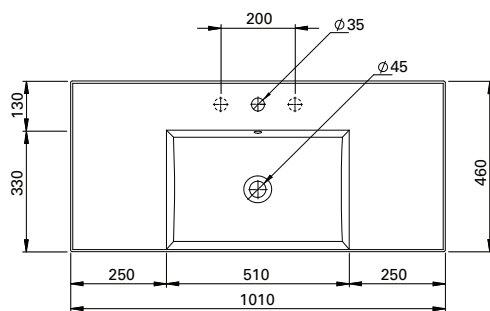

TECHNICAL DRAWINGS

Top

Side

Front