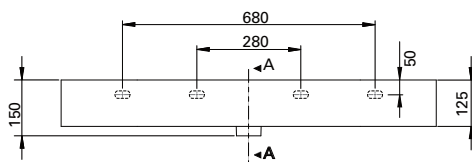

PRODUCT CODE

TW11011

FEATURES

- Dimensions - W1010 x H150 x D460 mm
- Italian-made, ceramic top with right bowl (RH).
- Match it with Twenty Vanity 1010mm or can be sold separately as a wall-hung basin.
- For matching with Twenty Vanity – Add the **(code)** at the end of the vanity code to specify basin orientation. E.g. TW101D2WHRH.
- Other bowl options also available in total (TL), centre (CN) and left (LH).

TECHNICAL DRAWINGS

Top

Side

Front

NOTES

Drawing indicates the technical measurement only and is not a reflection of how the unit will look. Sizes are nominal only. All drawings in millimeters.

DESCRIPTION

Twenty Vanity Top 1010, Left Bowl (LH)

PRODUCT CODE

TW12011

FEATURES

- Dimensions - W1010 x H150 x D460 mm
- Italian-made, ceramic top with left bowl (LH).
- Match it with Twenty Vanity 1010mm or can be sold separately as a wall-hung basin.
- For matching with Twenty Vanity – Add the **(code)** at the end of the vanity code to specify basin orientation. E.g TW101D2WHLH.
- Other bowl options also available in total (TL), centre (CN) and right (RH).

TECHNICAL DRAWINGS

Top

Side

Front

NOTES

Drawing indicates the technical measurement only and is not a reflection of how the unit will look. Sizes are nominal only. All drawings in millimeters.