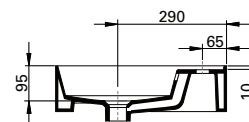

PRODUCT CODE

TW11011

FEATURES

- Dimensions - W1010 x H150 x D460 mm
- Italian-made, ceramic top with right bowl (RH).
- Match it with Twenty Vanity 1010mm or can be sold separately as a wall-hung basin.
- For matching with Twenty Vanity – Add the **(code)** at the end of the vanity code to specify basin orientation. E.g. TW101D2WHRH.
- Other bowl options also available in total (TL), centre (CN) and left (LH).

TECHNICAL DRAWINGS

Top

Side

Front

NOTES

Drawing indicates the technical measurement only and is not a reflection of how the unit will look. Sizes are nominal only. All drawings in millimeters.

DESCRIPTION

Twenty Vanity Top 1010, Left Bowl (LH)

PRODUCT CODE

TW12011

FEATURES

- Dimensions - W1010 x H150 x D460 mm
- Italian-made, ceramic top with left bowl (LH).
- Match it with Twenty Vanity 1010mm or can be sold separately as a wall-hung basin.
- For matching with Twenty Vanity – Add the **(code)** at the end of the vanity code to specify basin orientation. E.g TW101D2WHLH.
- Other bowl options also available in total (TL), centre (CN) and right (RH).

TECHNICAL DRAWINGS

Top

Side

Front

NOTES

Drawing indicates the technical measurement only and is not a reflection of how the unit will look. Sizes are nominal only. All drawings in millimeters.