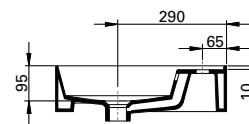

DESCRIPTION

Twenty Vanity Top 1010, Total Bowl (TL)

PRODUCT CODE

TW09011

FEATURES

- Dimensions - W1010 x H150 x D460 mm
- Italian-made, ceramic top with total bowl (TL).
- Match it with Twenty Vanity 1010mm or can be sold separately as a wall-hung basin.
- For matching with Twenty Vanity – Add the (code) at the end of the vanity code to specify basin orientation. E.g. TW101D2WHTL.
- Other bowl options also available in centre (CN), right (RH) and left (LH).

TECHNICAL DRAWINGS

Top

Side

Front

NOTES

Drawing indicates the technical measurement only and is not a reflection of how the unit will look. Sizes are nominal only. All drawings in millimeters.