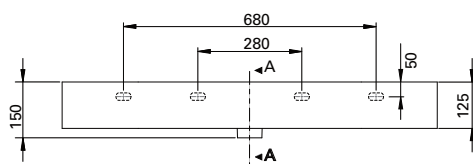

PRODUCT CODE

TW10011

FEATURES

- Dimensions - W1010 x H150 x D460 mm
- Italian-made, ceramic top with central bowl (CN).
- Match it with Twenty Vanity 1010mm or can be sold separately as a wall-hung basin.
- For matching with Twenty Vanity – Add the (code) at the end of the vanity code to specify basin orientation. E.g. TW101D2WH**CN**.
- Other bowl options also available in total (TL), right (RH) and left (LH).

TECHNICAL DRAWINGS

Top

Side

Front

NOTES

Drawing indicates the technical measurement only and is not a reflection of how the unit will look. Sizes are nominal only. All drawings in millimeters.

DESCRIPTION

Twenty Vanity Top 1010, Right Bowl (RH)

PRODUCT CODE

TW11011

FEATURES

- Dimensions - W1010 x H150 x D460 mm
- Italian-made, ceramic top with right bowl (RH).
- Match it with Twenty Vanity 1010mm or can be sold separately as a wall-hung basin.
- For matching with Twenty Vanity – Add the **(code)** at the end of the vanity code to specify basin orientation. E.g. TW101D2WHRH.
- Other bowl options also available in total (TL), centre (CN) and left (LH).

PRODUCT CODE

TW12011

FEATURES

- Dimensions - W1010 x H150 x D460 mm
- Italian-made, ceramic top with left bowl (LH).
- Match it with Twenty Vanity 1010mm or can be sold separately as a wall-hung basin.
- For matching with Twenty Vanity – Add the **(code)** at the end of the vanity code to specify basin orientation. E.g TW101D2WHLH.
- Other bowl options also available in total (TL), centre (CN) and right (RH).