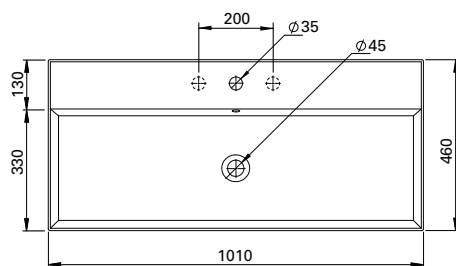

TECHNICAL DRAWINGS

Top

Side

Front