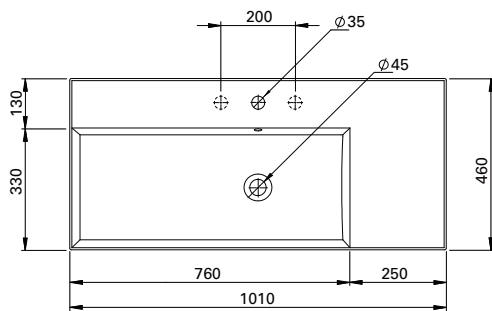

TECHNICAL DRAWINGS

Top

Side

Front