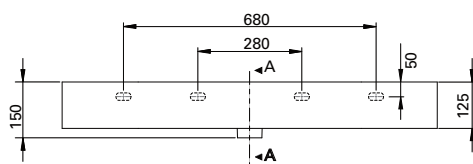

PRODUCT CODE

TW10011

FEATURES

- Dimensions - W1010 x H150 x D460 mm
- Italian-made, ceramic top with central bowl (CN).
- Match it with Twenty Vanity 1010mm or can be sold separately as a wall-hung basin.
- For matching with Twenty Vanity – Add the (code) at the end of the vanity code to specify basin orientation. E.g. TW101D2WH**CN**.
- Other bowl options also available in total (TL), right (RH) and left (LH).

PRODUCT CODE

TW11011

FEATURES

- Dimensions - W1010 x H150 x D460 mm
- Italian-made, ceramic top with right bowl (RH).
- Match it with Twenty Vanity 1010mm or can be sold separately as a wall-hung basin.
- For matching with Twenty Vanity – Add the **(code)** at the end of the vanity code to specify basin orientation. E.g. TW101D2WHRH.
- Other bowl options also available in total (TL), centre (CN) and left (LH).

TECHNICAL DRAWINGS

Top

Side

Front

NOTES

Drawing indicates the technical measurement only and is not a reflection of how the unit will look. Sizes are nominal only. All drawings in millimeters.

DESCRIPTION

Twenty Vanity Top 1010, Left Bowl (LH)

PRODUCT CODE

TW12011

FEATURES

- Dimensions - W1010 x H150 x D460 mm
- Italian-made, ceramic top with left bowl (LH).
- Match it with Twenty Vanity 1010mm or can be sold separately as a wall-hung basin.
- For matching with Twenty Vanity – Add the **(code)** at the end of the vanity code to specify basin orientation. E.g TW101D2WHLH.
- Other bowl options also available in total (TL), centre (CN) and right (RH).