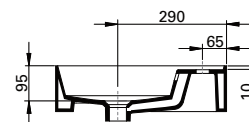

TECHNICAL DRAWINGS

Top

Side

Front

NOTES

Drawing indicates the technical measurement only and is not a reflection of how the unit will look. Sizes are nominal only. All drawings in millimeters.

DESCRIPTION

Twenty Vanity Top 1010, Right Bowl (RH)

PRODUCT CODE

TW11011

FEATURES

- Dimensions - W1010 x H150 x D460 mm
- Italian-made, ceramic top with right bowl (RH).
- Match it with Twenty Vanity 1010mm or can be sold separately as a wall-hung basin.
- For matching with Twenty Vanity – Add the **(code)** at the end of the vanity code to specify basin orientation. E.g. TW101D2WHRH.
- Other bowl options also available in total (TL), centre (CN) and left (LH).

TECHNICAL DRAWINGS

Top

Side

Front

NOTES

Drawing indicates the technical measurement only and is not a reflection of how the unit will look. Sizes are nominal only. All drawings in millimeters.

DESCRIPTION

Twenty Vanity Top 1010, Left Bowl (LH)

PRODUCT CODE

TW12011

FEATURES

- Dimensions - W1010 x H150 x D460 mm
- Italian-made, ceramic top with left bowl (LH).
- Match it with Twenty Vanity 1010mm or can be sold separately as a wall-hung basin.
- For matching with Twenty Vanity – Add the **(code)** at the end of the vanity code to specify basin orientation. E.g TW101D2WHLH.
- Other bowl options also available in total (TL), centre (CN) and right (RH).