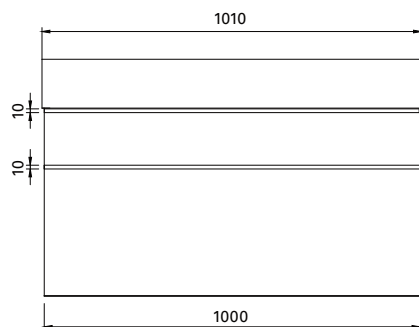

DESCRIPTION

Twenty 1010 Wall Hung, 2 Drawers, White /Timber Veneer

PRODUCT CODE

TW101D2WH /TW101D2WHT

FEATURES

- Dimensions- W 1010 x H 626 x D 460 mm
- Italian-made, ceramic top with four bowl options – centre (CN), total (TL), left (LH) and right (RH).
- Vanity available painted White, in Timber Veneer*, or in your choice of paint colour^.
- Handles available in White Oak, Natural Oak or Dark Oak timber veneer finishes.
- The paint used on our products is polyurethane or UV based. It is five times harder and more durable than lacquer finishes.
- Timber veneer finishes are 100% natural, so each have variations in grain and colour. All come stained and sealed with a protective UV finish.

TECHNICAL DRAWINGS

Front

Side

Top

NOTES

*Non-stock item. ^15% surcharge applies on Custom Paint Colours, 25% for metallic and black gloss. *20% surcharge applies on Gloss Timber Veneer finish. When using a hidden bottle trap, we recommend 40551-32. Drawing indicates the technical measurement only and is not a reflection of how the product will look. Sizes are nominal only. All drawings in millimeters. August 2019.