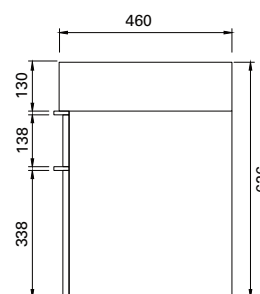

DESCRIPTION

Twenty 1010 Wall Hung, 2 Drawers, White /Timber Veneer

PRODUCT CODE

TW101D2WH /TW101D2WHT

FEATURES

- Dimensions- W 1010 x H 626 x D 460 mm
- Italian-made, ceramic top with four bowl options – centre (CN), total (TL), left (LH) and right (RH).
- Vanity available painted White, in Timber Veneer*, or in your choice of paint colour^.
- Handles available in White Oak, Natural Oak or Dark Oak timber veneer finishes.
- The paint used on our products is polyurethane or UV based. It is five times harder and more durable than lacquer finishes.
- Timber veneer finishes are 100% natural, so each have variations in grain and colour. All come stained and sealed with a protective UV finish.

TECHNICAL DRAWINGS

Front

Side

Top

NOTES

*Non-stock item. ^15% surcharge applies on Custom Paint Colours, 25% for metallic and black gloss. *20% surcharge applies on Gloss Timber Veneer finish. When using a hidden bottle trap, we recommend 40551-32. Drawing indicates the technical measurement only and is not a reflection of how the product will look. Sizes are nominal only. All drawings in millimeters. August 2019.