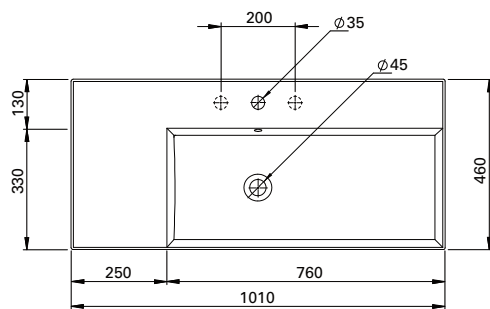

TECHNICAL DRAWINGS

Top

Side

Front

NOTES

Drawing indicates the technical measurement only and is not a reflection of how the unit will look. Sizes are nominal only. All drawings in millimeters.

DESCRIPTION

Twenty Vanity Top 1010, Right Bowl (RH)

PRODUCT CODE

TW11011

FEATURES

- Dimensions - W1010 x H150 x D460 mm
- Italian-made, ceramic top with right bowl (RH).
- Match it with Twenty Vanity 1010mm or can be sold separately as a wall-hung basin.
- For matching with Twenty Vanity – Add the **(code)** at the end of the vanity code to specify basin orientation. E.g. TW101D2WHRH.
- Other bowl options also available in total (TL), centre (CN) and left (LH).

TECHNICAL DRAWINGS

Top

Side

Front

NOTES

Drawing indicates the technical measurement only and is not a reflection of how the unit will look. Sizes are nominal only. All drawings in millimeters.

DESCRIPTION

Twenty Vanity Top 1010, Left Bowl (LH)

PRODUCT CODE

TW12011

FEATURES

- Dimensions - W1010 x H150 x D460 mm
- Italian-made, ceramic top with left bowl (LH).
- Match it with Twenty Vanity 1010mm or can be sold separately as a wall-hung basin.
- For matching with Twenty Vanity – Add the **(code)** at the end of the vanity code to specify basin orientation. E.g TW101D2WHLH.
- Other bowl options also available in total (TL), centre (CN) and right (RH).