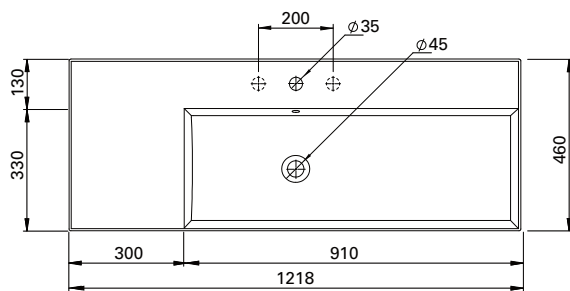

PRODUCT CODE

TW14011

FEATURES

- Dimensions - W1218 x H150 x D460 mm
- Italian-made, ceramic top with central bowl (CN).
- Match it with Twenty Vanity 1210mm or can be sold separately as a wall-hung basin.
- For matching with Twenty Vanity – Add the (code) at the end of the vanity code to specify basin orientation. E.g TW121D2WH**CN**.
- Other bowl options also available in total (TL), right (RH) and left (LH).

PRODUCT CODE

TW15011

FEATURES

- Dimensions - W1218 x H150 x D460 mm
- Italian-made, ceramic top with right bowl (RH).
- Match it with Twenty Vanity 1210mm or can be sold separately as a wall-hung basin.
- For matching with Twenty Vanity – Add the (code) at the end of the vanity code to specify basin orientation. E.g. TW121D2WHRH.
- Other bowl options also available in total (TL), centre (CN) and left (LH).

TECHNICAL DRAWINGS

Top

Side

Front

NOTES

Drawing indicates the technical measurement only and is not a reflection of how the unit will look. Sizes are nominal only. All drawings in millimeters.

DESCRIPTION

Twenty Vanity Top 1210, Left Bowl (LH)

PRODUCT CODE

TW16011

FEATURES

- Dimensions - W1218 x H150 x D460 mm
- Italian-made, ceramic top with left bowl (LH).
- Match it with Twenty Vanity 1210mm or can be sold separately as a wall-hung basin.
- For matching with Twenty Vanity – Add the (code) at the end of the vanity code to specify basin orientation. E.g. TW121D2WHLH.
- Other bowl options also available in total (TL), centre (CN) and right (RH).