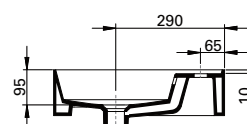

PRODUCT CODE

TW15011

FEATURES

- Dimensions - W1218 x H150 x D460 mm
- Italian-made, ceramic top with right bowl (RH).
- Match it with Twenty Vanity 1210mm or can be sold separately as a wall-hung basin.
- For matching with Twenty Vanity – Add the (code) at the end of the vanity code to specify basin orientation. E.g. TW121D2WHRH.
- Other bowl options also available in total (TL), centre (CN) and left (LH).

TECHNICAL DRAWINGS

Top

Side

Front

NOTES

Drawing indicates the technical measurement only and is not a reflection of how the unit will look. Sizes are nominal only. All drawings in millimeters.

DESCRIPTION

Twenty Vanity Top 1210, Left Bowl (LH)

PRODUCT CODE

TW16011

FEATURES

- Dimensions - W1218 x H150 x D460 mm
- Italian-made, ceramic top with left bowl (LH).
- Match it with Twenty Vanity 1210mm or can be sold separately as a wall-hung basin.
- For matching with Twenty Vanity – Add the (code) at the end of the vanity code to specify basin orientation. E.g. TW121D2WHLH.
- Other bowl options also available in total (TL), centre (CN) and right (RH).

TECHNICAL DRAWINGS

Top

Side

Front

NOTES

Drawing indicates the technical measurement only and is not a reflection of how the unit will look. Sizes are nominal only. All drawings in millimeters.