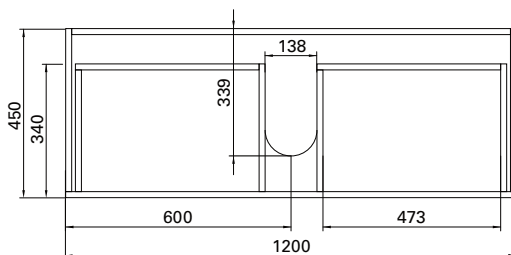

DESCRIPTION

Twenty 1210 Wall Hung, 2 Drawers, White /Timber Veneer

PRODUCT CODE

TW121D2WH /TW121D2WHT

FEATURES

- Dimensions- W 1218 x H 626 x D 460 mm
- Italian-made, ceramic top with four bowl options – centre (CN), total (TL), left (LH) and right (RH).
- Vanity available painted White, in Timber Veneer*, or in your choice of paint colour^.
- Handles available in White Oak, Natural Oak or Dark Oak timber veneer finishes.
- The paint used on our products is polyurethane or UV based. It is five times harder and more durable than lacquer finishes.
- Timber veneer finishes are 100% natural, so each have variations in grain and colour. All come stained and sealed with a protective UV finish.

TECHNICAL DRAWINGS

Side

Top

NOTES

*Non-stock item. ^15% surcharge applies on Custom Paint Colours, 25% for metallic and black gloss. *20% surcharge applies on Gloss Timber Veneer finish. When using a hidden bottle trap, we recommend 40551-32. Drawing indicates the technical measurement only and is not a reflection of how the product will look. Sizes are nominal only. All drawings in millimeters. August 2019.