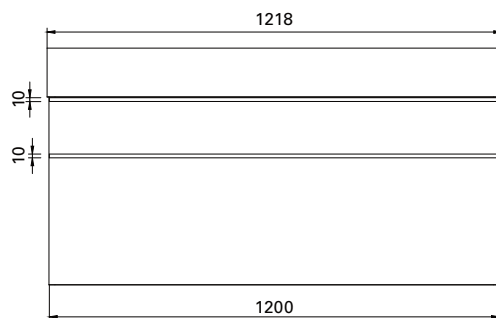

DESCRIPTION

Twenty 1210 Wall Hung, 2 Drawers, White /Timber Veneer

PRODUCT CODE

TW121D2WH /TW121D2WHT

FEATURES

- Dimensions- W 1218 x H 626 x D 460 mm
- Italian-made, ceramic top with four bowl options – centre (CN), total (TL), left (LH) and right (RH).
- Vanity available painted White, in Timber Veneer*, or in your choice of paint colour^.
- Handles available in White Oak, Natural Oak or Dark Oak timber veneer finishes.
- The paint used on our products is polyurethane or UV based. It is five times harder and more durable than lacquer finishes.
- Timber veneer finishes are 100% natural, so each have variations in grain and colour. All come stained and sealed with a protective UV finish.

TECHNICAL DRAWINGS

Front

Side

NOTES

*Non-stock item. ^15% surcharge applies on Custom Paint Colours, 25% for metallic and black gloss. *20% surcharge applies on Gloss Timber Veneer finish. When using a hidden bottle trap, we recommend 40551-32. Drawing indicates the technical measurement only and is not a reflection of how the product will look. Sizes are nominal only. All drawings in millimeters. August 2019.