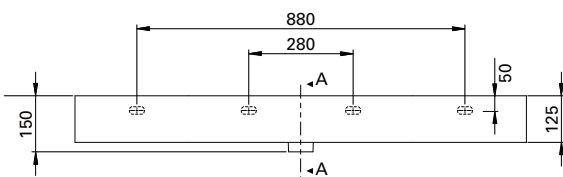

PRODUCT CODE

TW14011

FEATURES

- Dimensions - W1218 x H150 x D460 mm
- Italian-made, ceramic top with central bowl (CN).
- Match it with Twenty Vanity 1210mm or can be sold separately as a wall-hung basin.
- For matching with Twenty Vanity – Add the (code) at the end of the vanity code to specify basin orientation. E.g TW121D2WH**CN**.
- Other bowl options also available in total (TL), right (RH) and left (LH).

TECHNICAL DRAWINGS

Top

Side

Front

NOTES

Drawing indicates the technical measurement only and is not a reflection of how the unit will look. Sizes are nominal only. All drawings in millimeters.

DESCRIPTION

Twenty Vanity Top 1210, Right Bowl (RH)

PRODUCT CODE

TW15011

FEATURES

- Dimensions - W1218 x H150 x D460 mm
- Italian-made, ceramic top with right bowl (RH).
- Match it with Twenty Vanity 1210mm or can be sold separately as a wall-hung basin.
- For matching with Twenty Vanity – Add the (code) at the end of the vanity code to specify basin orientation. E.g. TW121D2WHRH.
- Other bowl options also available in total (TL), centre (CN) and left (LH).

PRODUCT CODE

TW16011

FEATURES

- Dimensions - W1218 x H150 x D460 mm
- Italian-made, ceramic top with left bowl (LH).
- Match it with Twenty Vanity 1210mm or can be sold separately as a wall-hung basin.
- For matching with Twenty Vanity – Add the (code) at the end of the vanity code to specify basin orientation. E.g. TW121D2WHLH.
- Other bowl options also available in total (TL), centre (CN) and right (RH).