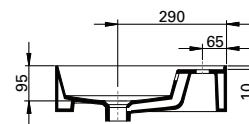

TECHNICAL DRAWINGS

Top

Side

Front

NOTES

Drawing indicates the technical measurement only and is not a reflection of how the unit will look. Sizes are nominal only. All drawings in millimeters.

DESCRIPTION

Twenty Vanity Top 1210, Right Bowl (RH)

PRODUCT CODE

TW15011

FEATURES

- Dimensions - W1218 x H150 x D460 mm
- Italian-made, ceramic top with right bowl (RH).
- Match it with Twenty Vanity 1210mm or can be sold separately as a wall-hung basin.
- For matching with Twenty Vanity – Add the (code) at the end of the vanity code to specify basin orientation. E.g. TW121D2WHRH.
- Other bowl options also available in total (TL), centre (CN) and left (LH).

TECHNICAL DRAWINGS

Top

Side

Front

NOTES

Drawing indicates the technical measurement only and is not a reflection of how the unit will look. Sizes are nominal only. All drawings in millimeters.

DESCRIPTION

Twenty Vanity Top 1210, Left Bowl (LH)

PRODUCT CODE

TW16011

FEATURES

- Dimensions - W1218 x H150 x D460 mm
- Italian-made, ceramic top with left bowl (LH).
- Match it with Twenty Vanity 1210mm or can be sold separately as a wall-hung basin.
- For matching with Twenty Vanity – Add the (code) at the end of the vanity code to specify basin orientation. E.g. TW121D2WHLH.
- Other bowl options also available in total (TL), centre (CN) and right (RH).