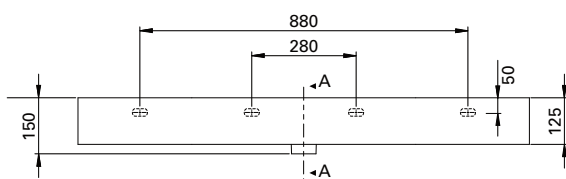

DESCRIPTION

Twenty Vanity Top 1210, Total Bowl (TL)

PRODUCT CODE

TW13011

FEATURES

- Dimensions - W1218 x H150 x D460 mm
- Italian-made, ceramic top with total bowl (TL).
- Match it with Twenty Vanity 1210mm or can be sold separately as a wall-hung basin.
- For matching with Twenty Vanity – Add the (code) at the end of the vanity code to specify basin orientation. E.g TW121D2WHTL.
- Other bowl options also available in centre (CN), right (RH) and left (LH).

TECHNICAL DRAWINGS

Top

Side

Front

NOTES

Drawing indicates the technical measurement only and is not a reflection of how the unit will look. Sizes are nominal only. All drawings in millimeters.

DESCRIPTION

Twenty Vanity Top 1210, Central Bowl (CN)

PRODUCT CODE

TW14011

FEATURES

- Dimensions - W1218 x H150 x D460 mm
- Italian-made, ceramic top with central bowl (CN).
- Match it with Twenty Vanity 1210mm or can be sold separately as a wall-hung basin.
- For matching with Twenty Vanity – Add the (code) at the end of the vanity code to specify basin orientation. E.g TW121D2WH**CN**.
- Other bowl options also available in total (TL), right (RH) and left (LH).

PRODUCT CODE

TW15011

FEATURES

- Dimensions - W1218 x H150 x D460 mm
- Italian-made, ceramic top with right bowl (RH).
- Match it with Twenty Vanity 1210mm or can be sold separately as a wall-hung basin.
- For matching with Twenty Vanity – Add the (code) at the end of the vanity code to specify basin orientation. E.g. TW121D2WHRH.
- Other bowl options also available in total (TL), centre (CN) and left (LH).