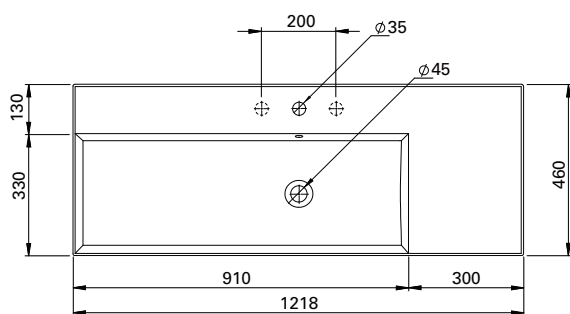

TECHNICAL DRAWINGS

Top

Side

Front