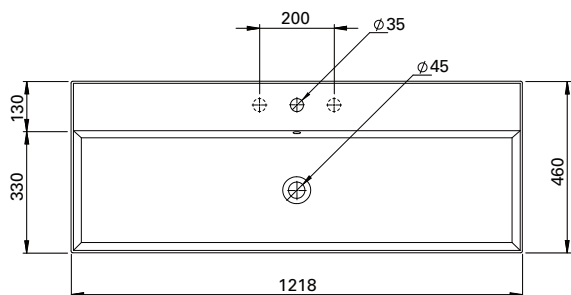

TECHNICAL DRAWINGS

Top

Side

Front