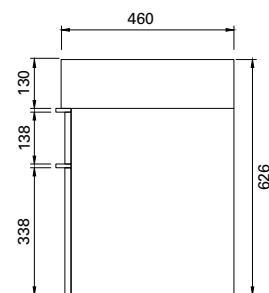

DESCRIPTION

Twenty 1210 Wall Hung, 2 Drawers, White /Timber Veneer

PRODUCT CODE

TW121D2WH /TW121D2WHT

FEATURES

- Dimensions- W 1218 x H 626 x D 460 mm
- Italian-made, ceramic top with four bowl options – centre (CN), total (TL), left (LH) and right (RH).
- Vanity available painted White, in Timber Veneer*, or in your choice of paint colour^.
- Handles available in White Oak, Natural Oak or Dark Oak timber veneer finishes.
- The paint used on our products is polyurethane or UV based. It is five times harder and more durable than lacquer finishes.
- Timber veneer finishes are 100% natural, so each have variations in grain and colour. All come stained and sealed with a protective UV finish.

TECHNICAL DRAWINGS

Side

NOTES

*Non-stock item. ^15% surcharge applies on Custom Paint Colours, 25% for metallic and black gloss. *20% surcharge applies on Gloss Timber Veneer finish. When using a hidden bottle trap, we recommend 40551-32. Drawing indicates the technical measurement only and is not a reflection of how the product will look. Sizes are nominal only. All drawings in millimeters. August 2019.