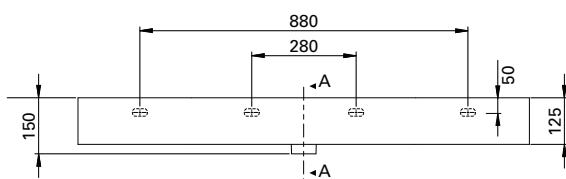

PRODUCT CODE

TW15011

FEATURES

- Dimensions - W1218 x H150 x D460 mm
- Italian-made, ceramic top with right bowl (RH).
- Match it with Twenty Vanity 1210mm or can be sold separately as a wall-hung basin.
- For matching with Twenty Vanity – Add the (code) at the end of the vanity code to specify basin orientation. E.g. TW121D2WHRH.
- Other bowl options also available in total (TL), centre (CN) and left (LH).

TECHNICAL DRAWINGS

Top

Side

Front

NOTES

Drawing indicates the technical measurement only and is not a reflection of how the unit will look. Sizes are nominal only. All drawings in millimeters.

DESCRIPTION

Twenty Vanity Top 1210, Left Bowl (LH)

PRODUCT CODE

TW16011

FEATURES

- Dimensions - W1218 x H150 x D460 mm
- Italian-made, ceramic top with left bowl (LH).
- Match it with Twenty Vanity 1210mm or can be sold separately as a wall-hung basin.
- For matching with Twenty Vanity – Add the (code) at the end of the vanity code to specify basin orientation. E.g. TW121D2WHLH.
- Other bowl options also available in total (TL), centre (CN) and right (RH).

TECHNICAL DRAWINGS

Top

Side

Front

NOTES

Drawing indicates the technical measurement only and is not a reflection of how the unit will look. Sizes are nominal only. All drawings in millimeters.