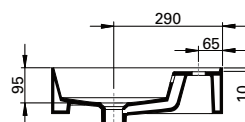

DESCRIPTION

Twenty Vanity Top 1210, Total Bowl (TL)

PRODUCT CODE

TW13011

FEATURES

- Dimensions - W1218 x H150 x D460 mm
- Italian-made, ceramic top with total bowl (TL).
- Match it with Twenty Vanity 1210mm or can be sold separately as a wall-hung basin.
- For matching with Twenty Vanity – Add the (code) at the end of the vanity code to specify basin orientation. E.g TW121D2WHTL.
- Other bowl options also available in centre (CN), right (RH) and left (LH).

TECHNICAL DRAWINGS

Top

Side

Front

NOTES

Drawing indicates the technical measurement only and is not a reflection of how the unit will look. Sizes are nominal only. All drawings in millimeters.