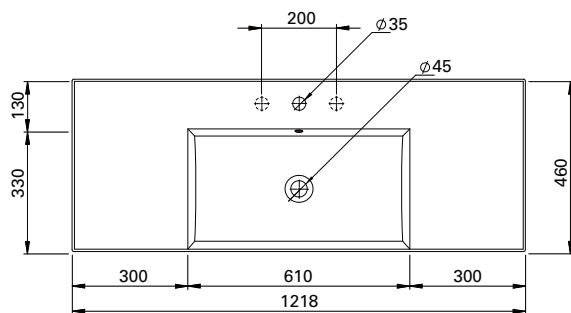

TECHNICAL DRAWINGS

Top

Side

Front