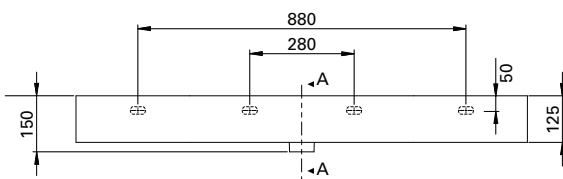

PRODUCT CODE

TW14011

FEATURES

- Dimensions - W1218 x H150 x D460 mm
- Italian-made, ceramic top with central bowl (CN).
- Match it with Twenty Vanity 1210mm or can be sold separately as a wall-hung basin.
- For matching with Twenty Vanity – Add the (code) at the end of the vanity code to specify basin orientation. E.g TW121D2WH**CN**.
- Other bowl options also available in total (TL), right (RH) and left (LH).

PRODUCT CODE

TW15011

FEATURES

- Dimensions - W1218 x H150 x D460 mm
- Italian-made, ceramic top with right bowl (RH).
- Match it with Twenty Vanity 1210mm or can be sold separately as a wall-hung basin.
- For matching with Twenty Vanity – Add the (code) at the end of the vanity code to specify basin orientation. E.g. TW121D2WHRH.
- Other bowl options also available in total (TL), centre (CN) and left (LH).

TECHNICAL DRAWINGS

Top

Side

Front

NOTES

Drawing indicates the technical measurement only and is not a reflection of how the unit will look. Sizes are nominal only. All drawings in millimeters.

DESCRIPTION

Twenty Vanity Top 1210, Left Bowl (LH)

PRODUCT CODE

TW16011

FEATURES

- Dimensions - W1218 x H150 x D460 mm
- Italian-made, ceramic top with left bowl (LH).
- Match it with Twenty Vanity 1210mm or can be sold separately as a wall-hung basin.
- For matching with Twenty Vanity – Add the (code) at the end of the vanity code to specify basin orientation. E.g. TW121D2WHLH.
- Other bowl options also available in total (TL), centre (CN) and right (RH).