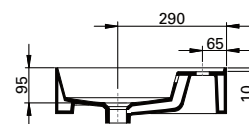

TECHNICAL DRAWINGS

Top

Side

Front

NOTES

Drawing indicates the technical measurement only and is not a reflection of how the unit will look. Sizes are nominal only. All drawings in millimeters.

DESCRIPTION

Twenty Vanity Top 1210, Central Bowl (CN)

PRODUCT CODE

TW14011

FEATURES

- Dimensions - W1218 x H150 x D460 mm
- Italian-made, ceramic top with central bowl (CN).
- Match it with Twenty Vanity 1210mm or can be sold separately as a wall-hung basin.
- For matching with Twenty Vanity – Add the (code) at the end of the vanity code to specify basin orientation. E.g TW121D2WH**CN**.
- Other bowl options also available in total (TL), right (RH) and left (LH).

TECHNICAL DRAWINGS

Top

Side

Front

NOTES

Drawing indicates the technical measurement only and is not a reflection of how the unit will look. Sizes are nominal only. All drawings in millimeters.

DESCRIPTION

Twenty Vanity Top 1210, Right Bowl (RH)

PRODUCT CODE

TW15011

FEATURES

- Dimensions - W1218 x H150 x D460 mm
- Italian-made, ceramic top with right bowl (RH).
- Match it with Twenty Vanity 1210mm or can be sold separately as a wall-hung basin.
- For matching with Twenty Vanity – Add the (code) at the end of the vanity code to specify basin orientation. E.g. TW121D2WHRH.
- Other bowl options also available in total (TL), centre (CN) and left (LH).