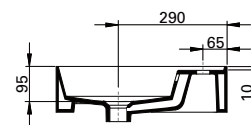

DESCRIPTION

Twenty 1210 Wall Hung, 4 Drawers, Double Bowl, White /Timber Veneer

PRODUCT CODE

TW121D4DBWH /TW121D4DBWHT

FEATURES

- Dimensions- W 1218 x H 626 x D 460 mm
- Italian-made, ceramic top with four bowl options – centre (CN), total (TL), left (LH) and right (RH).
- Vanity available painted White, in Timber Veneer*, or in your choice of paint colour^.
- Handles available in White Oak, Natural Oak or Dark Oak timber veneer finishes.
- The paint used on our products is polyurethane or UV based. It is five times harder and more durable than lacquer finishes.
- Timber veneer finishes are 100% natural, so each have variations in grain and colour. All come stained and sealed with a protective UV finish.

DESCRIPTION

Twenty Vanity Top 1210, Double Bowl

PRODUCT CODE

TW17011

FEATURES

- Dimensions - W1218 x H150 x D460 mm
- Italian-made, ceramic top with double bowl.
- Match it with Twenty Vanity 1210mm 4 drawers or can be sold separately as a wall-hung basin.

TECHNICAL DRAWINGS

Top

Side

Front

NOTES

Drawing indicates the technical measurement only and is not a reflection of how the unit will look. Sizes are nominal only. All drawings in millimeters.