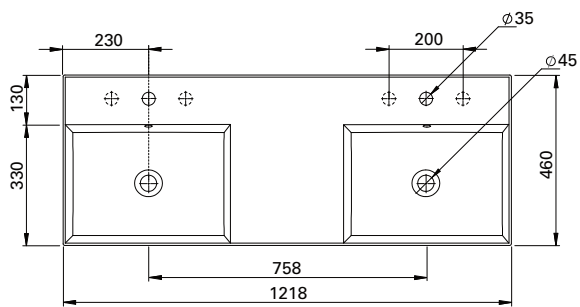

DESCRIPTION

Twenty 1210 Wall Hung, 4 Drawers, Double Bowl, White /Timber Veneer

PRODUCT CODE

TW121D4DBWH /TW121D4DBWHT

FEATURES

- Dimensions- W 1218 x H 626 x D 460 mm
- Italian-made, ceramic top with four bowl options – centre (CN), total (TL), left (LH) and right (RH).
- Vanity available painted White, in Timber Veneer*, or in your choice of paint colour^.
- Handles available in White Oak, Natural Oak or Dark Oak timber veneer finishes.
- The paint used on our products is polyurethane or UV based. It is five times harder and more durable than lacquer finishes.
- Timber veneer finishes are 100% natural, so each have variations in grain and colour. All come stained and sealed with a protective UV finish.

DESCRIPTION

Twenty Vanity Top 1210, Double Bowl

PRODUCT CODE

TW17011

FEATURES

- Dimensions - W1218 x H150 x D460 mm
- Italian-made, ceramic top with double bowl.
- Match it with Twenty Vanity 1210mm 4 drawers or can be sold separately as a wall-hung basin.

TECHNICAL DRAWINGS

Top

Side

Front

NOTES

Drawing indicates the technical measurement only and is not a reflection of how the unit will look. Sizes are nominal only. All drawings in millimeters.