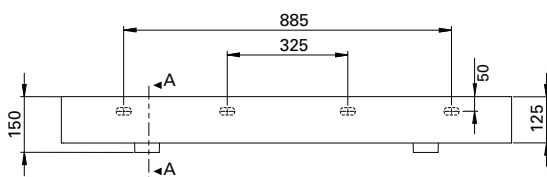

DESCRIPTION

Twenty 1210 Wall Hung, 4 Drawers, Double Bowl, White /Timber Veneer

PRODUCT CODE

TW121D4DBWH /TW121D4DBWHT

FEATURES

- Dimensions- W 1218 x H 626 x D 460 mm
- Italian-made, ceramic top with four bowl options – centre (CN), total (TL), left (LH) and right (RH).
- Vanity available painted White, in Timber Veneer*, or in your choice of paint colour^.
- Handles available in White Oak, Natural Oak or Dark Oak timber veneer finishes.
- The paint used on our products is polyurethane or UV based. It is five times harder and more durable than lacquer finishes.
- Timber veneer finishes are 100% natural, so each have variations in grain and colour. All come stained and sealed with a protective UV finish.

DESCRIPTION

Twenty Vanity Top 1210, Double Bowl

PRODUCT CODE

TW17011

FEATURES

- Dimensions - W1218 x H150 x D460 mm
- Italian-made, ceramic top with double bowl.
- Match it with Twenty Vanity 1210mm 4 drawers or can be sold separately as a wall-hung basin.

TECHNICAL DRAWINGS

Top

Side

Front

NOTES

Drawing indicates the technical measurement only and is not a reflection of how the unit will look. Sizes are nominal only. All drawings in millimeters.