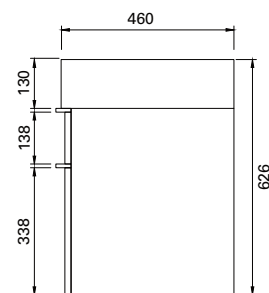

DESCRIPTION

Twenty 1210 Wall Hung, 4 Drawers, Double Bowl, White /Timber Veneer

PRODUCT CODE

TW121D4DBWH /TW121D4DBWHT

FEATURES

- Dimensions- W 1218 x H 626 x D 460 mm
- Italian-made, ceramic top with four bowl options – centre (CN), total (TL), left (LH) and right (RH).
- Vanity available painted White, in Timber Veneer*, or in your choice of paint colour^.
- Handles available in White Oak, Natural Oak or Dark Oak timber veneer finishes.
- The paint used on our products is polyurethane or UV based. It is five times harder and more durable than lacquer finishes.
- Timber veneer finishes are 100% natural, so each have variations in grain and colour. All come stained and sealed with a protective UV finish.

TECHNICAL DRAWINGS

Front

Side

Top

NOTES

*Non-stock item. ^15% surcharge applies on Custom Paint Colours, 25% for metallic and black gloss. *20% surcharge applies on Gloss Timber Veneer finish. When using a hidden bottle trap, we recommend 40551-32. Drawing indicates the technical measurement only and is not a reflection of how the product will look. Sizes are nominal only. All drawings in millimeters. August 2019.

DESCRIPTION

Twenty Vanity Top 1210, Double Bowl

PRODUCT CODE

TW17011

FEATURES

- Dimensions - W1218 x H150 x D460 mm
- Italian-made, ceramic top with double bowl.
- Match it with Twenty Vanity 1210mm 4 drawers or can be sold separately as a wall-hung basin.

TECHNICAL DRAWINGS

Top

Side

Front

NOTES

Drawing indicates the technical measurement only and is not a reflection of how the unit will look. Sizes are nominal only. All drawings in millimeters.