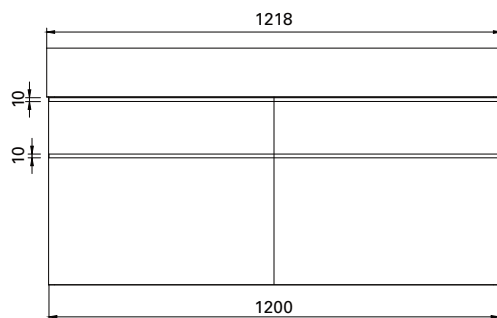

DESCRIPTION

Twenty 1210 Wall Hung, 4 Drawers, Double Bowl, White /Timber Veneer

PRODUCT CODE

TW121D4DBWH /TW121D4DBWHT

FEATURES

- Dimensions- W 1218 x H 626 x D 460 mm
- Italian-made, ceramic top with four bowl options – centre (CN), total (TL), left (LH) and right (RH).
- Vanity available painted White, in Timber Veneer*, or in your choice of paint colour^.
- Handles available in White Oak, Natural Oak or Dark Oak timber veneer finishes.
- The paint used on our products is polyurethane or UV based. It is five times harder and more durable than lacquer finishes.
- Timber veneer finishes are 100% natural, so each have variations in grain and colour. All come stained and sealed with a protective UV finish.

TECHNICAL DRAWINGS

Front

Side

Top

NOTES

*Non-stock item. ^15% surcharge applies on Custom Paint Colours, 25% for metallic and black gloss. *20% surcharge applies on Gloss Timber Veneer finish. When using a hidden bottle trap, we recommend 40551-32. Drawing indicates the technical measurement only and is not a reflection of how the product will look. Sizes are nominal only. All drawings in millimeters. August 2019.

DESCRIPTION

Twenty Vanity Top 1210, Double Bowl

PRODUCT CODE

TW17011

FEATURES

- Dimensions - W1218 x H150 x D460 mm
- Italian-made, ceramic top with double bowl.
- Match it with Twenty Vanity 1210mm 4 drawers or can be sold separately as a wall-hung basin.

TECHNICAL DRAWINGS

Top

Side

Front

NOTES

Drawing indicates the technical measurement only and is not a reflection of how the unit will look. Sizes are nominal only. All drawings in millimeters.