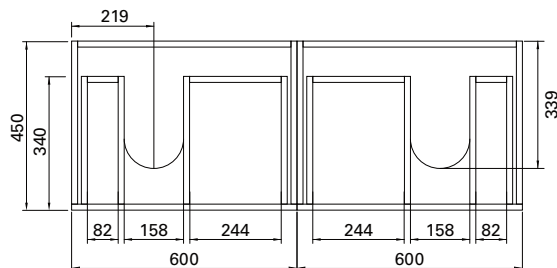

DESCRIPTION

Twenty 1210 Wall Hung, 4 Drawers, Double Bowl, White /Timber Veneer

PRODUCT CODE

TW121D4DBWH /TW121D4DBWHT

FEATURES

- Dimensions- W 1218 x H 626 x D 460 mm
- Italian-made, ceramic top with four bowl options – centre (CN), total (TL), left (LH) and right (RH).
- Vanity available painted White, in Timber Veneer*, or in your choice of paint colour^.
- Handles available in White Oak, Natural Oak or Dark Oak timber veneer finishes.
- The paint used on our products is polyurethane or UV based. It is five times harder and more durable than lacquer finishes.
- Timber veneer finishes are 100% natural, so each have variations in grain and colour. All come stained and sealed with a protective UV finish.

TECHNICAL DRAWINGS

Front

Side

Top

NOTES

*Non-stock item. ^15% surcharge applies on Custom Paint Colours, 25% for metallic and black gloss. *20% surcharge applies on Gloss Timber Veneer finish. When using a hidden bottle trap, we recommend 40551-32. Drawing indicates the technical measurement only and is not a reflection of how the product will look. Sizes are nominal only. All drawings in millimeters. August 2019.

DESCRIPTION

Twenty Vanity Top 1210, Double Bowl

PRODUCT CODE

TW17011

FEATURES

- Dimensions - W1218 x H150 x D460 mm
- Italian-made, ceramic top with double bowl.
- Match it with Twenty Vanity 1210mm 4 drawers or can be sold separately as a wall-hung basin.

TECHNICAL DRAWINGS

Top

Side

Front

NOTES

Drawing indicates the technical measurement only and is not a reflection of how the unit will look. Sizes are nominal only. All drawings in millimeters.