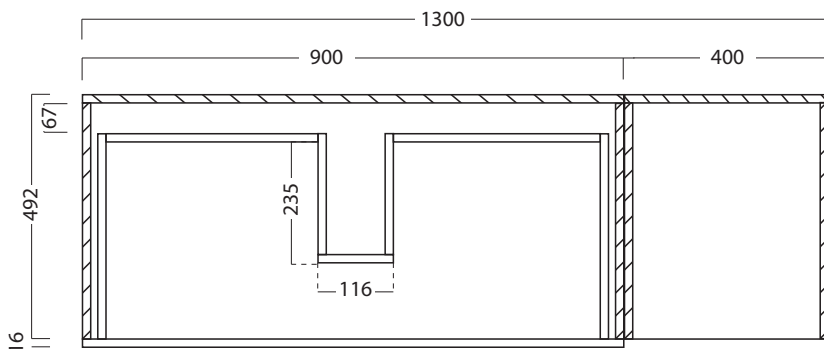

## PRODUCT CODE

TB1300D2MSWH

<b>Dimensions</b>	W 1300 x H 615 x D 500 (mm)
<b>Finishes</b>	Timber Veneer, Custom Colour Paint (or 50/50)
<b>Kordura</b>	Standard (White) or Colour* (Carrara Marble, Ariston, Ice Crystal, Peak Stone, Akashi Grey or Black Granite)
<b>Handle</b>	45° Handleless Design
<b>Origin</b>	New Zealand made cabinetry
<b>Features</b>	The paint used on our products is polyurethane or UV based. Harder and more durable than lacquer finishes. Timber Veneer finishes are 100% natural, with variations in grain and colour. All come stained and sealed with a protective UV finish. See website for all finish and basin options.

## TECHNICAL DRAWINGS

Front

Side

Top Down

## NOTES

\*Additional Cost. Kordura top (H 25mm), tapholes not pre-drilled - this is the responsibility of the installer, and can be cut with a hole saw, jigsaw or router. Inset and Glory Undermount Basins not compatible with 1580 vanity. Accessories not included. Drawing indicates the technical measurement only and is not a reflection of how the product will look. Sizes are nominal only. All drawings in millimeters. Drawings not to scale. Feb 2025.