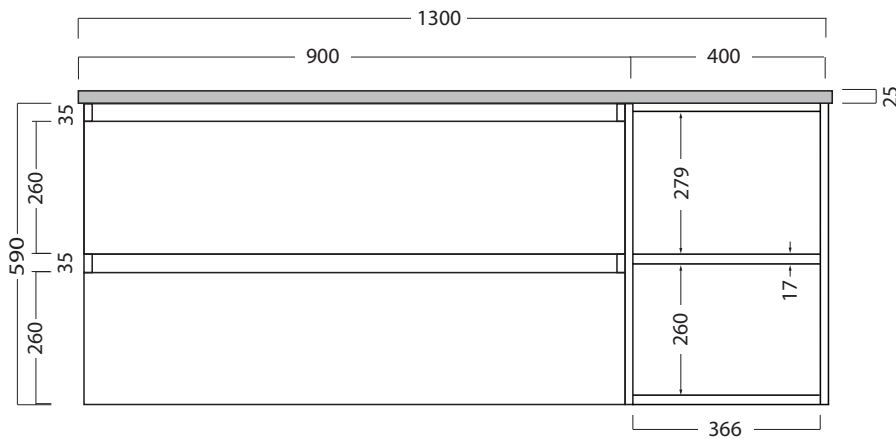

## PRODUCT CODE

TB1300D2MSWH

<b>Dimensions</b>	W 1300 x H 615 x D 500 (mm)
<b>Finishes</b>	Timber Veneer, Custom Colour Paint (or 50/50)
<b>Kordura</b>	Standard (White) or Colour* (Carrara Marble, Ariston, Ice Crystal, Peak Stone, Akashi Grey or Black Granite)
<b>Handle</b>	45° Handleless Design
<b>Origin</b>	New Zealand made cabinetry
<b>Features</b>	The paint used on our products is polyurethane or UV based. Harder and more durable than lacquer finishes. Timber Veneer finishes are 100% natural, with variations in grain and colour. All come stained and sealed with a protective UV finish. See website for all finish and basin options.

## TECHNICAL DRAWINGS

Front

Side

Top Down

## NOTES

\*Additional Cost. Kordura top (H 25mm), tapholes not pre-drilled - this is the responsibility of the installer, and can be cut with a hole saw, jigsaw or router. Inset and Glory Undermount Basins not compatible with 1580 vanity. Accessories not included. Drawing indicates the technical measurement only and is not a reflection of how the product will look. Sizes are nominal only. All drawings in millimeters. Drawings not to scale. Feb 2025.