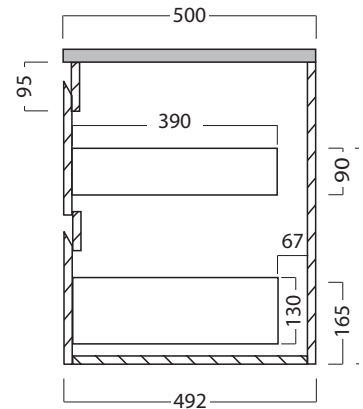

## PRODUCT CODE

TB1300D2MSWH

<b>Dimensions</b>	W 1300 x H 615 x D 500 (mm)
<b>Finishes</b>	Timber Veneer, Custom Colour Paint (or 50/50)
<b>Kordura</b>	Standard (White) or Colour* (Carrara Marble, Ariston, Ice Crystal, Peak Stone, Akashi Grey or Black Granite)
<b>Handle</b>	45° Handleless Design
<b>Origin</b>	New Zealand made cabinetry
<b>Features</b>	The paint used on our products is polyurethane or UV based. Harder and more durable than lacquer finishes. Timber Veneer finishes are 100% natural, with variations in grain and colour. All come stained and sealed with a protective UV finish. See website for all finish and basin options.

## TECHNICAL DRAWINGS

Front

Side

Top Down

## NOTES

\*Additional Cost. Kordura top (H 25mm), tapholes not pre-drilled - this is the responsibility of the installer, and can be cut with a hole saw, jigsaw or router. Inset and Glory Undermount Basins not compatible with 1580 vanity. Accessories not included. Drawing indicates the technical measurement only and is not a reflection of how the product will look. Sizes are nominal only. All drawings in millimeters. Drawings not to scale. Feb 2025.