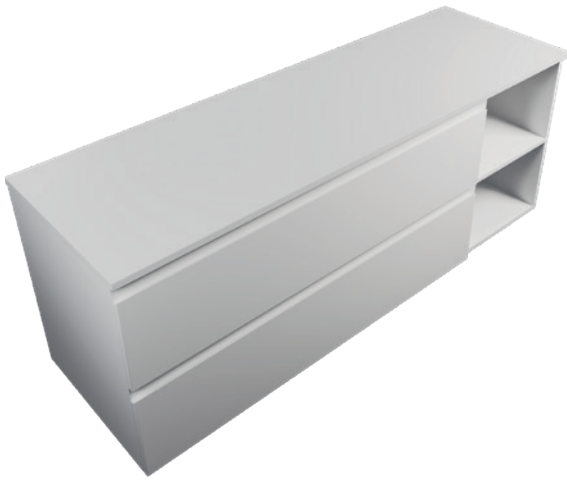

## DESCRIPTION

Tablo Plus 1300, 2 Drawers, Open Shelves (Left or Right), Wall-Hung Vanity

## PRODUCT CODE

TB1300D2MSWH

<b>Dimensions</b>	W 1300 x H 615 x D 500 (mm)
<b>Finishes</b>	Timber Veneer, Custom Colour Paint (or 50/50)
<b>Kordura</b>	Standard (White) or Colour* (Carrara Marble, Ariston, Ice Crystal, Peak Stone, Akashi Grey or Black Granite)
<b>Handle</b>	45° Handleless Design
<b>Origin</b>	New Zealand made cabinetry
<b>Features</b>	The paint used on our products is polyurethane or UV based. Harder and more durable than lacquer finishes. Timber Veneer finishes are 100% natural, with variations in grain and colour. All come stained and sealed with a protective UV finish. See website for all finish and basin options.