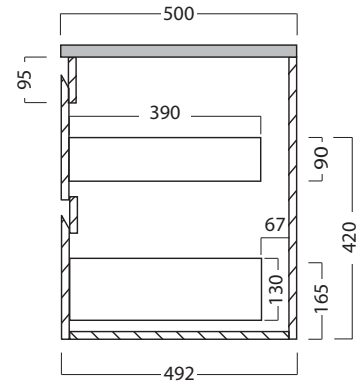

TABLO PLUS /

Michel César

DESCRIPTION

Tablo Plus 1400, 2 Drawers, Open Shelves (Left or Right), Wall-Hung Vanity

PRODUCT CODE

TB1400D2MSWH

Dimensions	W 1400 x H 615 x D 500 (mm)
Finishes	Timber Veneer, Custom Colour Paint (or 50/50)
Kordura	Standard (White) or Colour* (Carrara Marble, Ariston, Ice Crystal, Peak Stone, Akashi Grey or Black Granite)
Handle	45° Handleless Design
Origin	New Zealand made cabinetry
Features	The paint used on our products is polyurethane or UV based. Harder and more durable than lacquer finishes. Timber Veneer finishes are 100% natural, with variations in grain and colour. All come stained and sealed with a protective UV finish. See website for all finish and basin options.

TECHNICAL DRAWINGS

Front

Side

Top Down

NOTES

*Additional Cost. Kordura top (H 25mm), tapholes not pre-drilled - this is the responsibility of the installer, and can be cut with a hole saw, jigsaw or router. Inset and Glory Undermount Basins not compatible with 1580 vanity. Accessories not included. Drawing indicates the technical measurement only and is not a reflection of how the product will look. Sizes are nominal only. All drawings in millimeters. Drawings not to scale. Feb 2025.