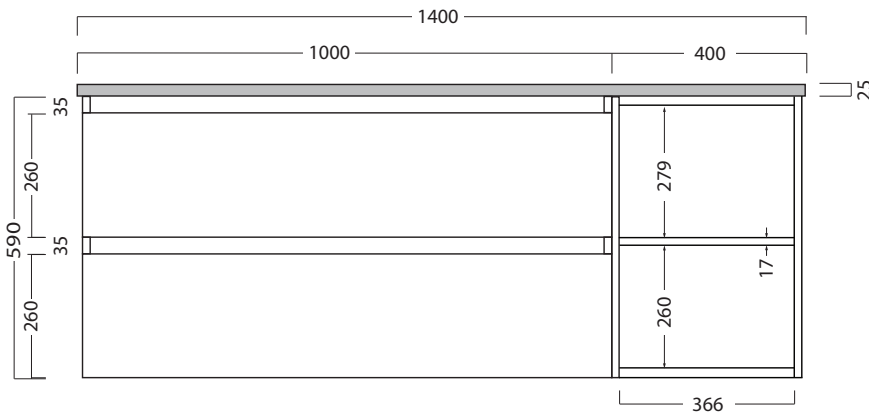

TECHNICAL DRAWINGS

Front