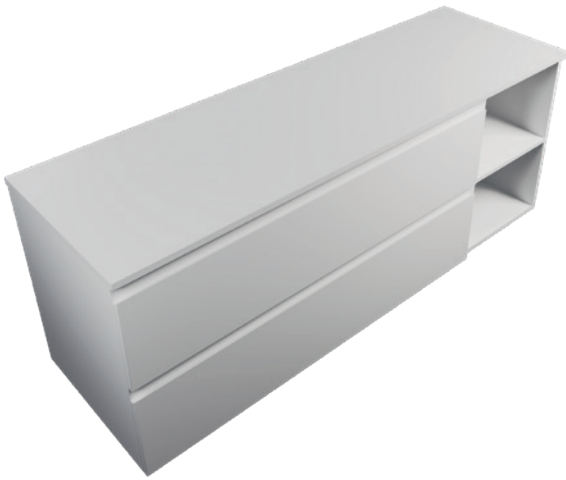

## DESCRIPTION

Tablo Plus 1400, 2 Drawers, Open Shelves (Left or Right), Wall-Hung Vanity

## PRODUCT CODE

TB1400D2MSWH

<b>Dimensions</b>	W 1400 x H 615 x D 500 (mm)
<b>Finishes</b>	Timber Veneer, Custom Colour Paint (or 50/50)
<b>Kordura</b>	Standard (White) or Colour* (Carrara Marble, Ariston, Ice Crystal, Peak Stone, Akashi Grey or Black Granite)
<b>Handle</b>	45° Handleless Design
<b>Origin</b>	New Zealand made cabinetry
<b>Features</b>	The paint used on our products is polyurethane or UV based. Harder and more durable than lacquer finishes. Timber Veneer finishes are 100% natural, with variations in grain and colour. All come stained and sealed with a protective UV finish. See website for all finish and basin options.