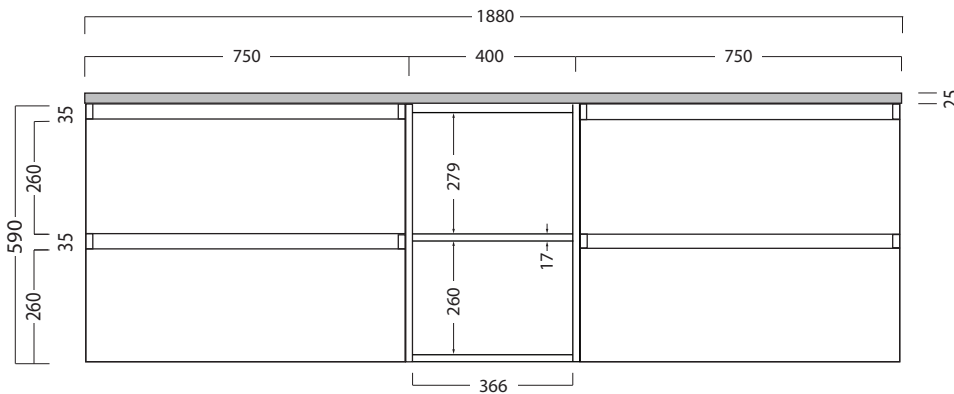

DESCRIPTION

Tablo Plus 1880, 4 Drawers, Centre Shelves, Wall-Hung Vanity

PRODUCT CODE

TB1880D4MSWH

Dimensions	W 1880 x H 615 x D 500 (mm)
Finishes	Timber Veneer, Custom Colour Paint (or 50/50)
Kordura	Standard (White) or Colour* (Carrara Marble, Ariston, Ice Crystal, Peak Stone, Akashi Grey or Black Granite)
Handle	45° Handleless Design
Origin	New Zealand made cabinetry
Features	The paint used on our products is polyurethane or UV based. Harder and more durable than lacquer finishes. Timber Veneer finishes are 100% natural, with variations in grain and colour. All come stained and sealed with a protective UV finish. See website for all finish and basin options.

TECHNICAL DRAWINGS

Front

Side

Top Down

NOTES

*Additional Cost. Kordura top (H 25mm), tapholes not pre-drilled - this is the responsibility of the installer, and can be cut with a hole saw, jigsaw or router. Inset and Glory Undermount Basins not compatible with 1580 vanity. Accessories not included. Drawing indicates the technical measurement only and is not a reflection of how the product will look. Sizes are nominal only. All drawings in millimeters. Drawings not to scale. Feb 2025.