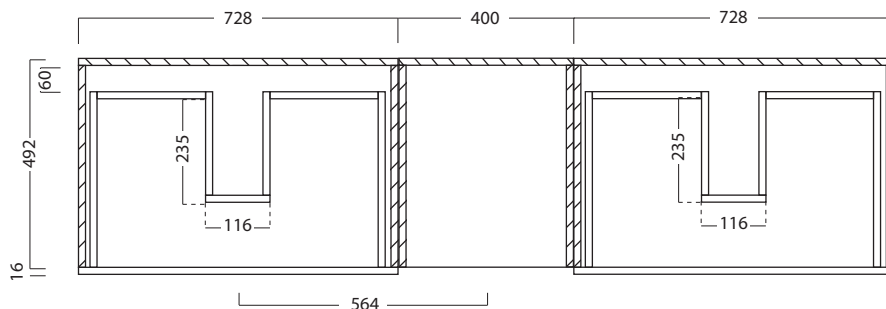

DESCRIPTION

Tablo Plus 1880, 4 Drawers, Centre Shelves, Wall-Hung Vanity

PRODUCT CODE

TB1880D4MSWH

Dimensions	W 1880 x H 615 x D 500 (mm)
Finishes	Timber Veneer, Custom Colour Paint (or 50/50)
Kordura	Standard (White) or Colour* (Carrara Marble, Ariston, Ice Crystal, Peak Stone, Akashi Grey or Black Granite)
Handle	45° Handleless Design
Origin	New Zealand made cabinetry
Features	The paint used on our products is polyurethane or UV based. Harder and more durable than lacquer finishes. Timber Veneer finishes are 100% natural, with variations in grain and colour. All come stained and sealed with a protective UV finish. See website for all finish and basin options.

TECHNICAL DRAWINGS

Front

Side

Top Down

NOTES

*Additional Cost. Kordura top (H 25mm), tapholes not pre-drilled - this is the responsibility of the installer, and can be cut with a hole saw, jigsaw or router. Inset and Glory Undermount Basins not compatible with 1580 vanity. Accessories not included. Drawing indicates the technical measurement only and is not a reflection of how the product will look. Sizes are nominal only. All drawings in millimeters. Drawings not to scale. Feb 2025.