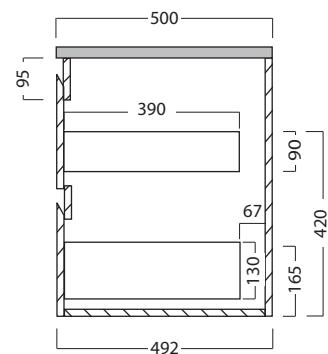

DESCRIPTION

Tablo Plus 1880, 4 Drawers, Centre Shelves, Wall-Hung Vanity

PRODUCT CODE

TB1880D4MSWH

Dimensions	W 1880 x H 615 x D 500 (mm)
Finishes	Timber Veneer, Custom Colour Paint (or 50/50)
Kordura	Standard (White) or Colour* (Carrara Marble, Ariston, Ice Crystal, Peak Stone, Akashi Grey or Black Granite)
Handle	45° Handleless Design
Origin	New Zealand made cabinetry
Features	The paint used on our products is polyurethane or UV based. Harder and more durable than lacquer finishes. Timber Veneer finishes are 100% natural, with variations in grain and colour. All come stained and sealed with a protective UV finish. See website for all finish and basin options.

TECHNICAL DRAWINGS

Front

Side

Top Down

NOTES

*Additional Cost. Kordura top (H 25mm), tapholes not pre-drilled - this is the responsibility of the installer, and can be cut with a hole saw, jigsaw or router. Inset and Glory Undermount Basins not compatible with 1580 vanity. Accessories not included. Drawing indicates the technical measurement only and is not a reflection of how the product will look. Sizes are nominal only. All drawings in millimeters. Drawings not to scale. Feb 2025.