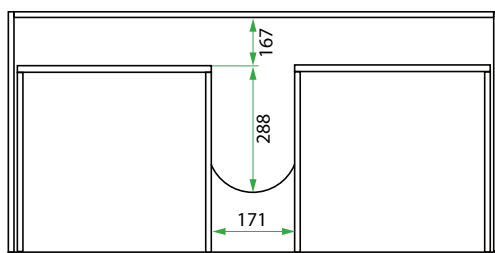

DESCRIPTION

1200 Laundry Cabinet - 2 Drawers

PRODUCT CODE

VLUENG120D / VLUENG120DCC

Dimensions	W 1200 x H 920 x D 600 (mm)
Finishes	Matte English White or Matte Custom Colour Paint*
Kordura	Standard (White) or Colour* (Carrara Marble, Ariston, Ice Crystal, Peak Stone, Akashi Grey or Black Granite)
Handle	Pull Handle (Chrome, Black, Antique Pewter or Antique Bronze)
Origin	New Zealand made cabinetry
Features	2 drawers with soft-close, English Classic routed front in matte painted finish with your choice of pull handle. Choose one of our 7, matte Kordura top finishes (sold per 100mm). See website for all finish colours. Sinks sold separately.

TECHNICAL DRAWINGS

Front

Side

Top Drawer

↑ Front

Bottom Drawer

↑ Front

NOTES

*Additional Cost. Kordura top (H 25mm). Accessories not included. Drawing indicates the technical measurement only and is not a reflection of how the product will look. Sizes are nominal only. All drawings in millimeters. Drawings not to scale. Nov 2024.