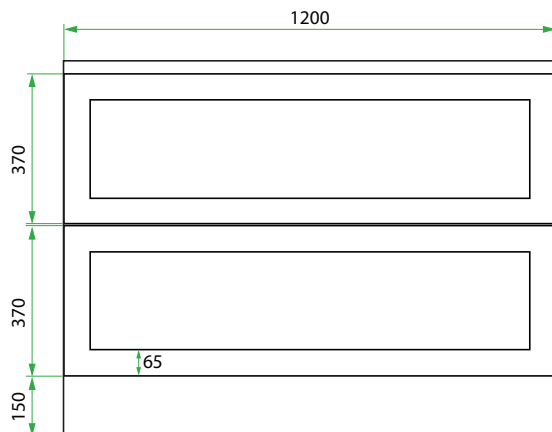

DESCRIPTION

1200 Laundry Cabinet - 2 Drawers

PRODUCT CODE

VLUENG120D / VLUENG120DCC

Dimensions	W 1200 x H 920 x D 600 (mm)
Finishes	Matte English White or Matte Custom Colour Paint*
Kordura	Standard (White) or Colour* (Carrara Marble, Ariston, Ice Crystal, Peak Stone, Akashi Grey or Black Granite)
Handle	Pull Handle (Chrome, Black, Antique Pewter or Antique Bronze)
Origin	New Zealand made cabinetry
Features	2 drawers with soft-close, English Classic routed front in matte painted finish with your choice of pull handle. Choose one of our 7, matte Kordura top finishes (sold per 100mm). See website for all finish colours. Sinks sold separately.

TECHNICAL DRAWINGS

Front

Side

Top Drawer

↑ Front

Bottom Drawer

↑ Front

NOTES

*Additional Cost. Kordura top (H 25mm). Accessories not included. Drawing indicates the technical measurement only and is not a reflection of how the product will look. Sizes are nominal only. All drawings in millimeters. Drawings not to scale. Nov 2024.