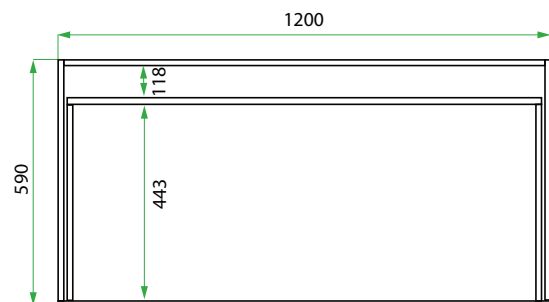

DESCRIPTION

1200 Laundry Cabinet - 2 Drawers

PRODUCT CODE

VLUENG120D / VLUENG120DCC

Dimensions	W 1200 x H 920 x D 600 (mm)
Finishes	Matte English White or Matte Custom Colour Paint*
Kordura	Standard (White) or Colour* (Carrara Marble, Ariston, Ice Crystal, Peak Stone, Akashi Grey or Black Granite)
Handle	Pull Handle (Chrome, Black, Antique Pewter or Antique Bronze)
Origin	New Zealand made cabinetry
Features	2 drawers with soft-close, English Classic routed front in matte painted finish with your choice of pull handle. Choose one of our 7, matte Kordura top finishes (sold per 100mm). See website for all finish colours. Sinks sold separately.

TECHNICAL DRAWINGS

Front

Side

Top Drawer

↑ Front

Bottom Drawer

↑ Front

NOTES

*Additional Cost. Kordura top (H 25mm). Accessories not included. Drawing indicates the technical measurement only and is not a reflection of how the product will look. Sizes are nominal only. All drawings in millimeters. Drawings not to scale. Nov 2024.