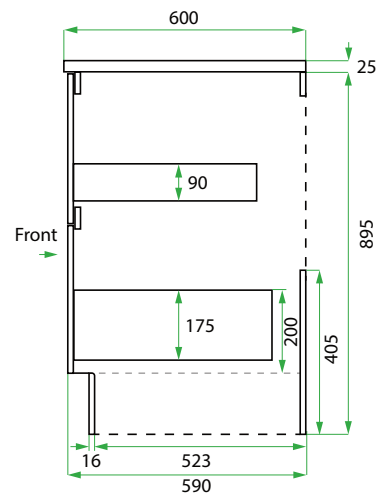

DESCRIPTION

1200 Laundry Cabinet - 2 Drawers

PRODUCT CODE

VLUENG120D / VLUENG120DCC

Dimensions	W 1200 x H 920 x D 600 (mm)
Finishes	Matte English White or Matte Custom Colour Paint*
Kordura	Standard (White) or Colour* (Carrara Marble, Ariston, Ice Crystal, Peak Stone, Akashi Grey or Black Granite)
Handle	Pull Handle (Chrome, Black, Antique Pewter or Antique Bronze)
Origin	New Zealand made cabinetry
Features	2 drawers with soft-close, English Classic routed front in matte painted finish with your choice of pull handle. Choose one of our 7, matte Kordura top finishes (sold per 100mm). See website for all finish colours. Sinks sold separately.

TECHNICAL DRAWINGS

Front

Side

Top Drawer

↑ Front

Bottom Drawer

↑ Front

NOTES

*Additional Cost. Kordura top (H 25mm). Accessories not included. Drawing indicates the technical measurement only and is not a reflection of how the product will look. Sizes are nominal only. All drawings in millimeters. Drawings not to scale. Nov 2024.