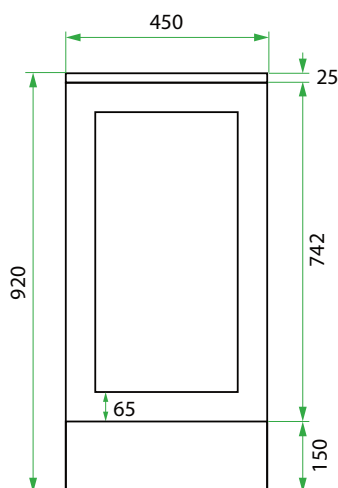

## DESCRIPTION

450 Laundry Cabinet - 1 Drawer

## PRODUCT CODE

VLUENG45D / VLUENG45DCC

<b>Dimensions</b>	W 450 x H 920 x D 600 (mm)
<b>Finishes</b>	Matte English White or Matte Custom Colour Paint*
<b>Kordura</b>	Standard (White) or Colour* (Carrara Marble, Ariston, Ice Crystal, Peak Stone, Akashi Grey or Black Granite)
<b>Handle</b>	Pull Handle (Chrome, Black, Antique Pewter or Antique Bronze)
<b>Origin</b>	New Zealand made cabinetry
<b>Features</b>	1 Drawer with soft-close, English Classic routed front in matte painted finish with your choice of pull handle. Choose one of our 7, matte Kordura top finishes (sold per 100mm). See website for all finish colours. Sinks sold separately.

## TECHNICAL DRAWINGS

Front

Side

Drawer

## NOTES

\*Additional Cost. Kordura top (H 25mm). Accessories not included. Drawing indicates the technical measurement only and is not a reflection of how the product will look. Sizes are nominal only. All drawings in millimeters. Drawings not to scale. Nov 2024.