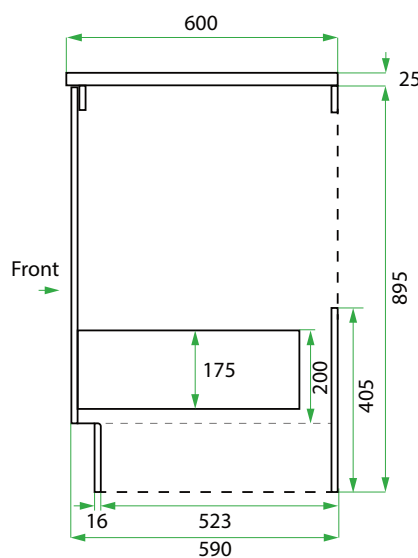

## DESCRIPTION

450 Laundry Cabinet - 1 Drawer

## PRODUCT CODE

VLUENG45D / VLUENG45DCC

<b>Dimensions</b>	W 450 x H 920 x D 600 (mm)
<b>Finishes</b>	Matte English White or Matte Custom Colour Paint*
<b>Kordura</b>	Standard (White) or Colour* (Carrara Marble, Ariston, Ice Crystal, Peak Stone, Akashi Grey or Black Granite)
<b>Handle</b>	Pull Handle (Chrome, Black, Antique Pewter or Antique Bronze)
<b>Origin</b>	New Zealand made cabinetry
<b>Features</b>	1 Drawer with soft-close, English Classic routed front in matte painted finish with your choice of pull handle. Choose one of our 7, matte Kordura top finishes (sold per 100mm). See website for all finish colours. Sinks sold separately.

## TECHNICAL DRAWINGS

Front

Side

Drawer

## NOTES

\*Additional Cost. Kordura top (H 25mm). Accessories not included. Drawing indicates the technical measurement only and is not a reflection of how the product will look. Sizes are nominal only. All drawings in millimeters. Drawings not to scale. Nov 2024.