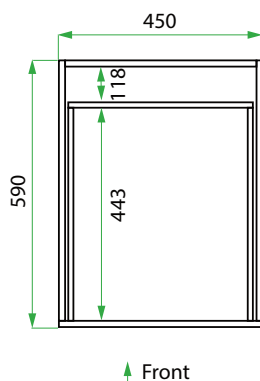

## PRODUCT CODE

VLUENG45D / VLUENG45DCC

<b>Dimensions</b>	W 450 x H 920 x D 600 (mm)
<b>Finishes</b>	Matte English White or Matte Custom Colour Paint*
<b>Kordura</b>	Standard (White) or Colour* (Carrara Marble, Ariston, Ice Crystal, Peak Stone, Akashi Grey or Black Granite)
<b>Handle</b>	Pull Handle (Chrome, Black, Antique Pewter or Antique Bronze)
<b>Origin</b>	New Zealand made cabinetry
<b>Features</b>	1 Drawer with soft-close, English Classic routed front in matte painted finish with your choice of pull handle. Choose one of our 7, matte Kordura top finishes (sold per 100mm). See website for all finish colours. Sinks sold separately.

## TECHNICAL DRAWINGS

Front

Side

Drawer

## NOTES

\*Additional Cost. Kordura top (H 25mm). Accessories not included. Drawing indicates the technical measurement only and is not a reflection of how the product will look. Sizes are nominal only. All drawings in millimeters. Drawings not to scale. Nov 2024.