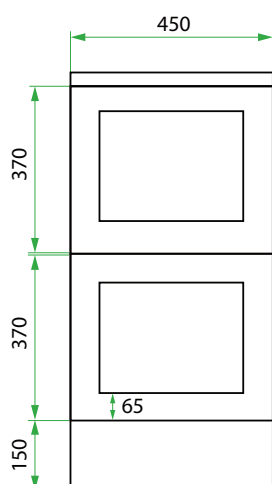

DESCRIPTION

450 Laundry Cabinet - 2 Drawers

PRODUCT CODE

VLUENG45D2 / VLUENG45D2CC

Dimensions	W 450 x H 920 x D 600 (mm)
Finishes	Matte English White or Matte Custom Colour Paint*
Kordura	Standard (White) or Colour* (Carrara Marble, Ariston, Ice Crystal, Peak Stone, Akashi Grey or Black Granite)
Handle	Pull Handle (Chrome, Black, Antique Pewter or Antique Bronze)
Origin	New Zealand made cabinetry
Features	2 drawers with soft-close, English Classic routed front in matte painted finish with your choice of pull handle. Choose one of our 7, matte Kordura top finishes (sold per 100mm). See website for all finish colours. Sinks sold separately.

TECHNICAL DRAWINGS

Front

Side

Top Drawer

Bottom Drawer

NOTES

*Additional Cost. Kordura top (H 25mm). Accessories not included. Drawing indicates the technical measurement only and is not a reflection of how the product will look. Sizes are nominal only. All drawings in millimeters. Drawings not to scale. Nov 2024.