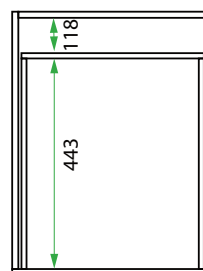

DESCRIPTION

450 Laundry Cabinet - 2 Drawers

PRODUCT CODE

VLUENG45D2 / VLUENG45D2CC

Dimensions	W 450 x H 920 x D 600 (mm)
Finishes	Matte English White or Matte Custom Colour Paint*
Kordura	Standard (White) or Colour* (Carrara Marble, Ariston, Ice Crystal, Peak Stone, Akashi Grey or Black Granite)
Handle	Pull Handle (Chrome, Black, Antique Pewter or Antique Bronze)
Origin	New Zealand made cabinetry
Features	2 drawers with soft-close, English Classic routed front in matte painted finish with your choice of pull handle. Choose one of our 7, matte Kordura top finishes (sold per 100mm). See website for all finish colours. Sinks sold separately.

TECHNICAL DRAWINGS

Front

Side

Top Drawer

Bottom Drawer

NOTES

*Additional Cost. Kordura top (H 25mm). Accessories not included. Drawing indicates the technical measurement only and is not a reflection of how the product will look. Sizes are nominal only. All drawings in millimeters. Drawings not to scale. Nov 2024.