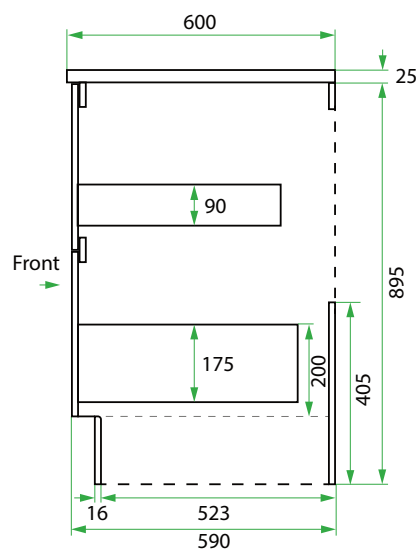

DESCRIPTION

450 Laundry Cabinet - 2 Drawers

PRODUCT CODE

VLUENG45D2 / VLUENG45D2CC

Dimensions	W 450 x H 920 x D 600 (mm)
Finishes	Matte English White or Matte Custom Colour Paint*
Kordura	Standard (White) or Colour* (Carrara Marble, Ariston, Ice Crystal, Peak Stone, Akashi Grey or Black Granite)
Handle	Pull Handle (Chrome, Black, Antique Pewter or Antique Bronze)
Origin	New Zealand made cabinetry
Features	2 drawers with soft-close, English Classic routed front in matte painted finish with your choice of pull handle. Choose one of our 7, matte Kordura top finishes (sold per 100mm). See website for all finish colours. Sinks sold separately.

TECHNICAL DRAWINGS

Front

Side

Top Drawer

Bottom Drawer

NOTES

*Additional Cost. Kordura top (H 25mm). Accessories not included. Drawing indicates the technical measurement only and is not a reflection of how the product will look. Sizes are nominal only. All drawings in millimeters. Drawings not to scale. Nov 2024.