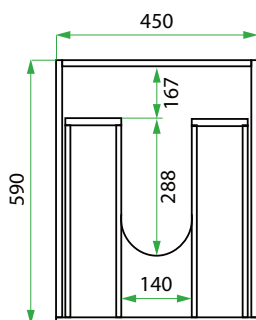

DESCRIPTION

450 Laundry Cabinet - 2 Drawers

PRODUCT CODE

VLUENG45D2 / VLUENG45D2CC

Dimensions	W 450 x H 920 x D 600 (mm)
Finishes	Matte English White or Matte Custom Colour Paint*
Kordura	Standard (White) or Colour* (Carrara Marble, Ariston, Ice Crystal, Peak Stone, Akashi Grey or Black Granite)
Handle	Pull Handle (Chrome, Black, Antique Pewter or Antique Bronze)
Origin	New Zealand made cabinetry
Features	2 drawers with soft-close, English Classic routed front in matte painted finish with your choice of pull handle. Choose one of our 7, matte Kordura top finishes (sold per 100mm). See website for all finish colours. Sinks sold separately.

TECHNICAL DRAWINGS

Front

Side

Top Drawer

Bottom Drawer

NOTES

*Additional Cost. Kordura top (H 25mm). Accessories not included. Drawing indicates the technical measurement only and is not a reflection of how the product will look. Sizes are nominal only. All drawings in millimeters. Drawings not to scale. Nov 2024.