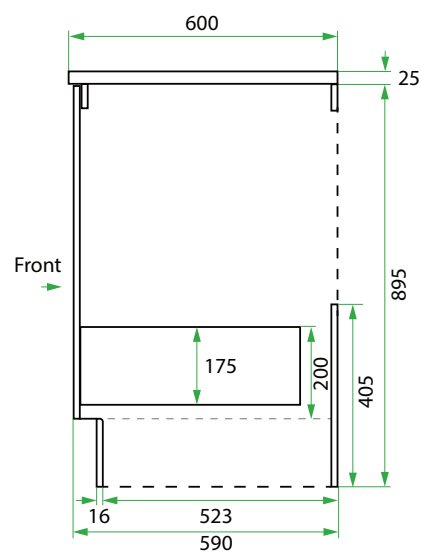

DESCRIPTION

600 Laundry Cabinet - 1 Drawer

PRODUCT CODE

VLUENG60D / VLUENG60DCC

Dimensions	W 600 x H 920 x D 600 (mm)
Finishes	Matte English White or Matte Custom Colour Paint*
Kordura	Standard (White) or Colour* (Carrara Marble, Ariston, Ice Crystal, Peak Stone, Akashi Grey or Black Granite)
Handle	Pull Handle (Chrome, Black, Antique Pewter or Antique Bronze)
Origin	New Zealand made cabinetry
Features	1 Drawer with soft-close, English Classic routed front in matte painted finish with your choice of pull handle. Choose one of our 7, matte Kordura top finishes (sold per 100mm). See website for all finish colours. Sinks sold separately.

TECHNICAL DRAWINGS

Front

Side

Drawer

↑ Front

NOTES

*Additional Cost. Kordura top (H 25mm). Accessories not included. Drawing indicates the technical measurement only and is not a reflection of how the product will look. Sizes are nominal only. All drawings in millimeters. Drawings not to scale. Nov 2024.