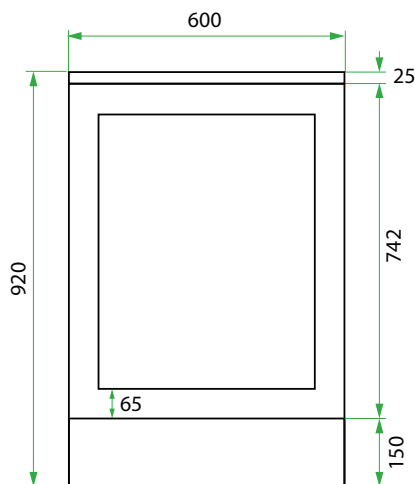

DESCRIPTION

600 Laundry Cabinet - 1 Drawer

PRODUCT CODE

VLUENG60D / VLUENG60DCC

Dimensions	W 600 x H 920 x D 600 (mm)
Finishes	Matte English White or Matte Custom Colour Paint*
Kordura	Standard (White) or Colour* (Carrara Marble, Ariston, Ice Crystal, Peak Stone, Akashi Grey or Black Granite)
Handle	Pull Handle (Chrome, Black, Antique Pewter or Antique Bronze)
Origin	New Zealand made cabinetry
Features	1 Drawer with soft-close, English Classic routed front in matte painted finish with your choice of pull handle. Choose one of our 7, matte Kordura top finishes (sold per 100mm). See website for all finish colours. Sinks sold separately.

TECHNICAL DRAWINGS

Front

Side

Drawer

↑ Front

NOTES

*Additional Cost. Kordura top (H 25mm). Accessories not included. Drawing indicates the technical measurement only and is not a reflection of how the product will look. Sizes are nominal only. All drawings in millimeters. Drawings not to scale. Nov 2024.