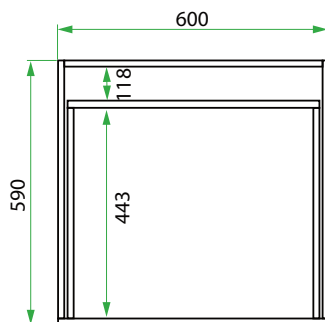

DESCRIPTION

600 Laundry Cabinet - 1 Drawer

PRODUCT CODE

VLUENG60D / VLUENG60DCC

Dimensions	W 600 x H 920 x D 600 (mm)
Finishes	Matte English White or Matte Custom Colour Paint*
Kordura	Standard (White) or Colour* (Carrara Marble, Ariston, Ice Crystal, Peak Stone, Akashi Grey or Black Granite)
Handle	Pull Handle (Chrome, Black, Antique Pewter or Antique Bronze)
Origin	New Zealand made cabinetry
Features	1 Drawer with soft-close, English Classic routed front in matte painted finish with your choice of pull handle. Choose one of our 7, matte Kordura top finishes (sold per 100mm). See website for all finish colours. Sinks sold separately.

TECHNICAL DRAWINGS

Front

Side

Drawer

↑ Front

NOTES

*Additional Cost. Kordura top (H 25mm). Accessories not included. Drawing indicates the technical measurement only and is not a reflection of how the product will look. Sizes are nominal only. All drawings in millimeters. Drawings not to scale. Nov 2024.