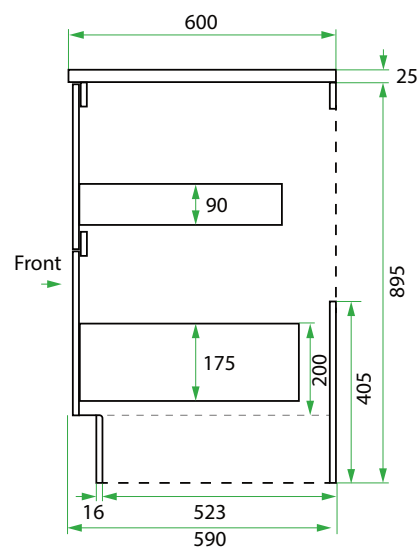

DESCRIPTION

600 Laundry Cabinet - 2 Drawers

PRODUCT CODE

VLUENG60D2 / VLUENG60D2CC

Dimensions	W 600 x H 920 x D 600 (mm)
Finishes	Matte English White or Matte Custom Colour Paint*
Kordura	Standard (White) or Colour* (Carrara Marble, Ariston, Ice Crystal, Peak Stone, Akashi Grey or Black Granite)
Handle	Pull Handle (Chrome, Black, Antique Pewter or Antique Bronze)
Origin	New Zealand made cabinetry
Features	2 drawers with soft-close, English Classic routed front in matte painted finish with your choice of pull handle. Choose one of our 7, matte Kordura top finishes (sold per 100mm). See website for all finish colours. Sinks sold separately.

TECHNICAL DRAWINGS

Front

Side

Top Drawer

Bottom Drawer

NOTES

*Additional Cost. Kordura top (H 25mm). Accessories not included. Drawing indicates the technical measurement only and is not a reflection of how the product will look. Sizes are nominal only. All drawings in millimeters. Drawings not to scale. Nov 2024.