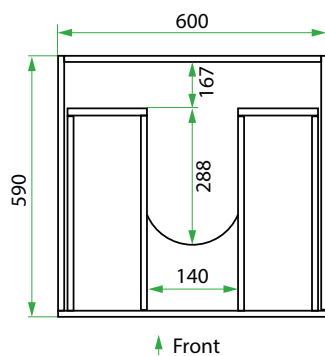

DESCRIPTION

600 Laundry Cabinet - 2 Drawers

PRODUCT CODE

VLUENG60D2 / VLUENG60D2CC

Dimensions	W 600 x H 920 x D 600 (mm)
Finishes	Matte English White or Matte Custom Colour Paint*
Kordura	Standard (White) or Colour* (Carrara Marble, Ariston, Ice Crystal, Peak Stone, Akashi Grey or Black Granite)
Handle	Pull Handle (Chrome, Black, Antique Pewter or Antique Bronze)
Origin	New Zealand made cabinetry
Features	2 drawers with soft-close, English Classic routed front in matte painted finish with your choice of pull handle. Choose one of our 7, matte Kordura top finishes (sold per 100mm). See website for all finish colours. Sinks sold separately.

TECHNICAL DRAWINGS

Front

Side

Top Drawer

Bottom Drawer

NOTES

*Additional Cost. Kordura top (H 25mm). Accessories not included. Drawing indicates the technical measurement only and is not a reflection of how the product will look. Sizes are nominal only. All drawings in millimeters. Drawings not to scale. Nov 2024.