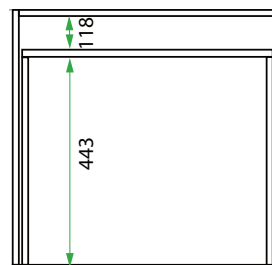

DESCRIPTION

600 Laundry Cabinet - 2 Drawers

PRODUCT CODE

VLUENG60D2 / VLUENG60D2CC

Dimensions	W 600 x H 920 x D 600 (mm)
Finishes	Matte English White or Matte Custom Colour Paint*
Kordura	Standard (White) or Colour* (Carrara Marble, Ariston, Ice Crystal, Peak Stone, Akashi Grey or Black Granite)
Handle	Pull Handle (Chrome, Black, Antique Pewter or Antique Bronze)
Origin	New Zealand made cabinetry
Features	2 drawers with soft-close, English Classic routed front in matte painted finish with your choice of pull handle. Choose one of our 7, matte Kordura top finishes (sold per 100mm). See website for all finish colours. Sinks sold separately.

TECHNICAL DRAWINGS

Front

Side

Top Drawer

Bottom Drawer

NOTES

*Additional Cost. Kordura top (H 25mm). Accessories not included. Drawing indicates the technical measurement only and is not a reflection of how the product will look. Sizes are nominal only. All drawings in millimeters. Drawings not to scale. Nov 2024.