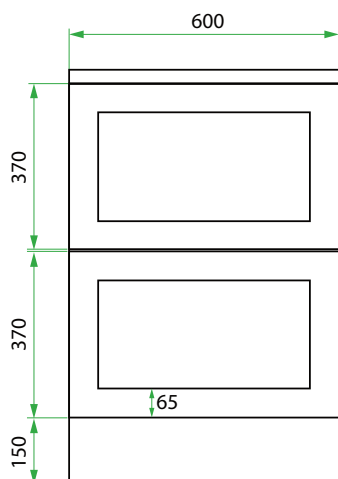

DESCRIPTION

600 Laundry Cabinet - 2 Drawers

PRODUCT CODE

VLUENG60D2 / VLUENG60D2CC

Dimensions	W 600 x H 920 x D 600 (mm)
Finishes	Matte English White or Matte Custom Colour Paint*
Kordura	Standard (White) or Colour* (Carrara Marble, Ariston, Ice Crystal, Peak Stone, Akashi Grey or Black Granite)
Handle	Pull Handle (Chrome, Black, Antique Pewter or Antique Bronze)
Origin	New Zealand made cabinetry
Features	2 drawers with soft-close, English Classic routed front in matte painted finish with your choice of pull handle. Choose one of our 7, matte Kordura top finishes (sold per 100mm). See website for all finish colours. Sinks sold separately.

TECHNICAL DRAWINGS

Front

Side

Top Drawer

Bottom Drawer

NOTES

*Additional Cost. Kordura top (H 25mm). Accessories not included. Drawing indicates the technical measurement only and is not a reflection of how the product will look. Sizes are nominal only. All drawings in millimeters. Drawings not to scale. Nov 2024.