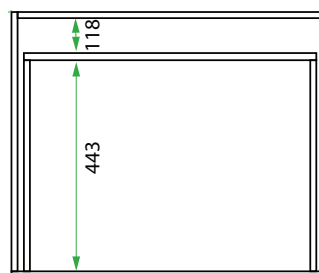

## PRODUCT CODE

VLUENG75D / VLUENG75DCC

<b>Dimensions</b>	W 750 x H 920 x D 600 (mm)
<b>Finishes</b>	Matte English White or Matte Custom Colour Paint*
<b>Kordura</b>	Standard (White) or Colour* (Carrara Marble, Ariston, Ice Crystal, Peak Stone, Akashi Grey or Black Granite)
<b>Handle</b>	Pull Handle (Chrome, Black, Antique Pewter or Antique Bronze)
<b>Origin</b>	New Zealand made cabinetry
<b>Features</b>	2 drawers with soft-close, English Classic routed front in matte painted finish with your choice of pull handle. Choose one of our 7, matte Kordura top finishes (sold per 100mm). See website for all finish colours. Sinks sold separately.

## TECHNICAL DRAWINGS

Front

Side

Top Drawer

Bottom Drawer

## NOTES

\*Additional Cost. Kordura top (H 25mm). Accessories not included. Drawing indicates the technical measurement only and is not a reflection of how the product will look. Sizes are nominal only. All drawings in millimeters. Drawings not to scale. Nov 2024.