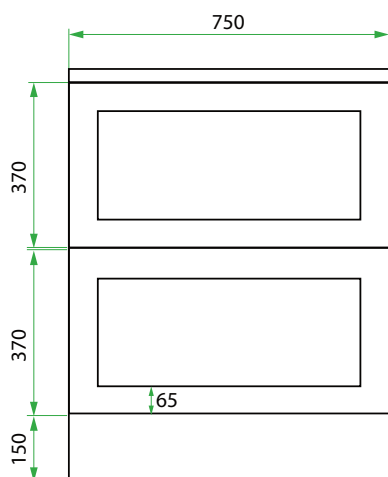

## PRODUCT CODE

VLUENG75D / VLUENG75DCC

<b>Dimensions</b>	W 750 x H 920 x D 600 (mm)
<b>Finishes</b>	Matte English White or Matte Custom Colour Paint*
<b>Kordura</b>	Standard (White) or Colour* (Carrara Marble, Ariston, Ice Crystal, Peak Stone, Akashi Grey or Black Granite)
<b>Handle</b>	Pull Handle (Chrome, Black, Antique Pewter or Antique Bronze)
<b>Origin</b>	New Zealand made cabinetry
<b>Features</b>	2 drawers with soft-close, English Classic routed front in matte painted finish with your choice of pull handle. Choose one of our 7, matte Kordura top finishes (sold per 100mm). See website for all finish colours. Sinks sold separately.

## TECHNICAL DRAWINGS

Front

Side

Top Drawer

Bottom Drawer

## NOTES

\*Additional Cost. Kordura top (H 25mm). Accessories not included. Drawing indicates the technical measurement only and is not a reflection of how the product will look. Sizes are nominal only. All drawings in millimeters. Drawings not to scale. Nov 2024.