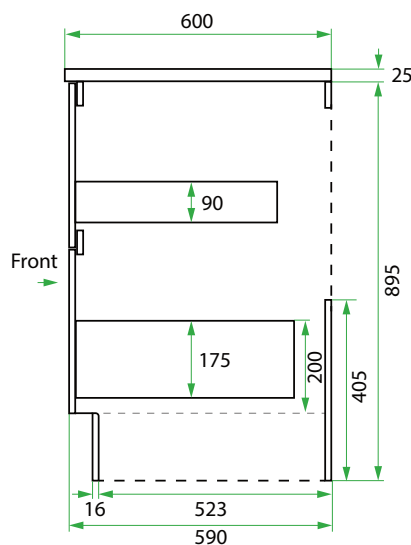

## DESCRIPTION

750 Laundry Cabinet - 2 Drawers

## PRODUCT CODE

VLUENG75D / VLUENG75DCC

<b>Dimensions</b>	W 750 x H 920 x D 600 (mm)
<b>Finishes</b>	Matte English White or Matte Custom Colour Paint*
<b>Kordura</b>	Standard (White) or Colour* (Carrara Marble, Ariston, Ice Crystal, Peak Stone, Akashi Grey or Black Granite)
<b>Handle</b>	Pull Handle (Chrome, Black, Antique Pewter or Antique Bronze)
<b>Origin</b>	New Zealand made cabinetry
<b>Features</b>	2 drawers with soft-close, English Classic routed front in matte painted finish with your choice of pull handle. Choose one of our 7, matte Kordura top finishes (sold per 100mm). See website for all finish colours. Sinks sold separately.

## TECHNICAL DRAWINGS

Front

Side

Top Drawer

Bottom Drawer

## NOTES

\*Additional Cost. Kordura top (H 25mm). Accessories not included. Drawing indicates the technical measurement only and is not a reflection of how the product will look. Sizes are nominal only. All drawings in millimeters. Drawings not to scale. Nov 2024.