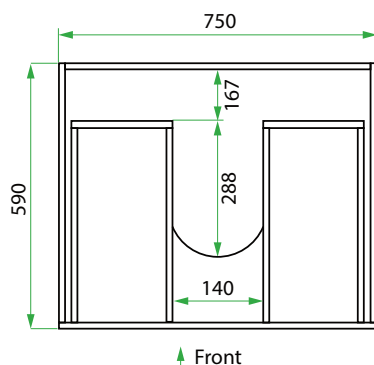

## PRODUCT CODE

VLUENG75D / VLUENG75DCC

<b>Dimensions</b>	W 750 x H 920 x D 600 (mm)
<b>Finishes</b>	Matte English White or Matte Custom Colour Paint*
<b>Kordura</b>	Standard (White) or Colour* (Carrara Marble, Ariston, Ice Crystal, Peak Stone, Akashi Grey or Black Granite)
<b>Handle</b>	Pull Handle (Chrome, Black, Antique Pewter or Antique Bronze)
<b>Origin</b>	New Zealand made cabinetry
<b>Features</b>	2 drawers with soft-close, English Classic routed front in matte painted finish with your choice of pull handle. Choose one of our 7, matte Kordura top finishes (sold per 100mm). See website for all finish colours. Sinks sold separately.

## TECHNICAL DRAWINGS

Front

Side

Top Drawer

Bottom Drawer

## NOTES

\*Additional Cost. Kordura top (H 25mm). Accessories not included. Drawing indicates the technical measurement only and is not a reflection of how the product will look. Sizes are nominal only. All drawings in millimeters. Drawings not to scale. Nov 2024.