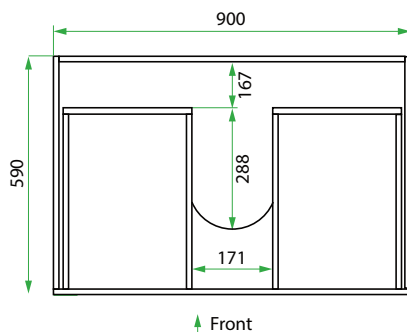

DESCRIPTION

900 Laundry Cabinet - 2 Drawers

PRODUCT CODE

VLUENG90D / VLUENG90DCC

Dimensions	W 900 x H 920 x D 600 (mm)
Finishes	Matte English White or Matte Custom Colour Paint*
Kordura	Standard (White) or Colour* (Carrara Marble, Ariston, Ice Crystal, Peak Stone, Akashi Grey or Black Granite)
Handle	Pull Handle (Chrome, Black, Antique Pewter or Antique Bronze)
Origin	New Zealand made cabinetry
Features	2 drawers with soft-close, English Classic routed front in matte painted finish with your choice of pull handle. Choose one of our 7, matte Kordura top finishes (sold per 100mm). See website for all finish colours. Sinks sold separately.

TECHNICAL DRAWINGS

Front

Side

Top Drawer

Bottom Drawer

NOTES

*Additional Cost. Kordura top (H 25mm). Accessories not included. Drawing indicates the technical measurement only and is not a reflection of how the product will look. Sizes are nominal only. All drawings in millimeters. Drawings not to scale. Nov 2024.