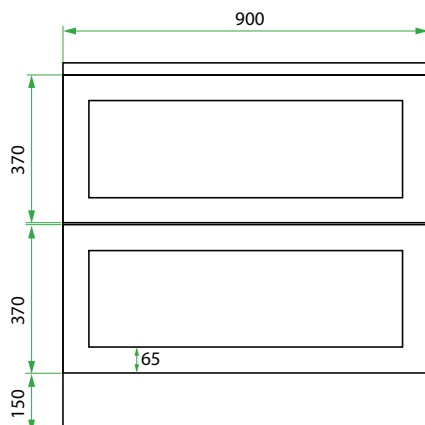

DESCRIPTION

900 Laundry Cabinet - 2 Drawers

PRODUCT CODE

VLUENG90D / VLUENG90DCC

Dimensions	W 900 x H 920 x D 600 (mm)
Finishes	Matte English White or Matte Custom Colour Paint*
Kordura	Standard (White) or Colour* (Carrara Marble, Ariston, Ice Crystal, Peak Stone, Akashi Grey or Black Granite)
Handle	Pull Handle (Chrome, Black, Antique Pewter or Antique Bronze)
Origin	New Zealand made cabinetry
Features	2 drawers with soft-close, English Classic routed front in matte painted finish with your choice of pull handle. Choose one of our 7, matte Kordura top finishes (sold per 100mm). See website for all finish colours. Sinks sold separately.

TECHNICAL DRAWINGS

Front

Side

Top Drawer

Bottom Drawer

NOTES

*Additional Cost. Kordura top (H 25mm). Accessories not included. Drawing indicates the technical measurement only and is not a reflection of how the product will look. Sizes are nominal only. All drawings in millimeters. Drawings not to scale. Nov 2024.