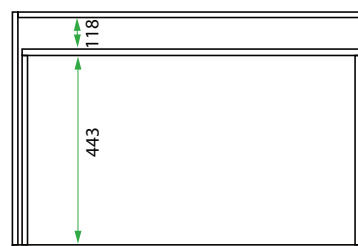

DESCRIPTION

900 Laundry Cabinet - 2 Drawers

PRODUCT CODE

VLUENG90D / VLUENG90DCC

Dimensions	W 900 x H 920 x D 600 (mm)
Finishes	Matte English White or Matte Custom Colour Paint*
Kordura	Standard (White) or Colour* (Carrara Marble, Ariston, Ice Crystal, Peak Stone, Akashi Grey or Black Granite)
Handle	Pull Handle (Chrome, Black, Antique Pewter or Antique Bronze)
Origin	New Zealand made cabinetry
Features	2 drawers with soft-close, English Classic routed front in matte painted finish with your choice of pull handle. Choose one of our 7, matte Kordura top finishes (sold per 100mm). See website for all finish colours. Sinks sold separately.

TECHNICAL DRAWINGS

Front

Side

Top Drawer

Bottom Drawer

NOTES

*Additional Cost. Kordura top (H 25mm). Accessories not included. Drawing indicates the technical measurement only and is not a reflection of how the product will look. Sizes are nominal only. All drawings in millimeters. Drawings not to scale. Nov 2024.