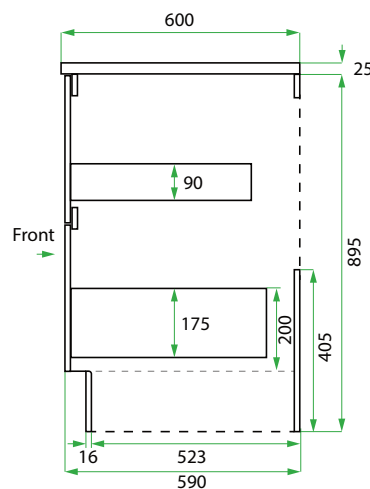

DESCRIPTION

900 Laundry Cabinet - 2 Drawers

PRODUCT CODE

VLUENG90D / VLUENG90DCC

Dimensions	W 900 x H 920 x D 600 (mm)
Finishes	Matte English White or Matte Custom Colour Paint*
Kordura	Standard (White) or Colour* (Carrara Marble, Ariston, Ice Crystal, Peak Stone, Akashi Grey or Black Granite)
Handle	Pull Handle (Chrome, Black, Antique Pewter or Antique Bronze)
Origin	New Zealand made cabinetry
Features	2 drawers with soft-close, English Classic routed front in matte painted finish with your choice of pull handle. Choose one of our 7, matte Kordura top finishes (sold per 100mm). See website for all finish colours. Sinks sold separately.

TECHNICAL DRAWINGS

Front

Side

Top Drawer

Bottom Drawer

NOTES

*Additional Cost. Kordura top (H 25mm). Accessories not included. Drawing indicates the technical measurement only and is not a reflection of how the product will look. Sizes are nominal only. All drawings in millimeters. Drawings not to scale. Nov 2024.