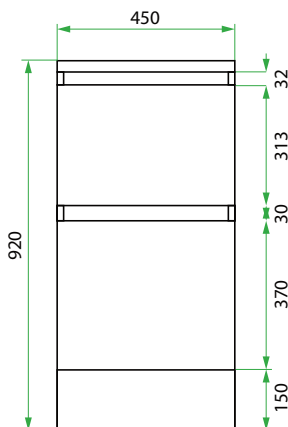

## PRODUCT CODE

VLUENIGB45D2 / VLUENIGB45D2CC

<b>Dimensions</b>	W 450 x H 920 x D 590 (mm)
<b>Finishes</b>	Matte English White or Matte Custom Colour Paint*
<b>BenchTop* Finishes</b>	Standard (White) or Colour* (Carrara Marble, Ariston, Ice Crystal, Peak Stone, Akashi Grey or Black Granite)
<b>Handle</b>	Pull Handle (Chrome, Black, Antique Pewter or Antique Bronze)
<b>Origin</b>	New Zealand made cabinetry
<b>Notes</b>	1 Drawer & 1 Fold-Down Door with Pull-Out Ironing Board. Kordura Benchtop is additional cost (sold per 100mm). See website for all finish colours. Not compatible with sinks.

## TECHNICAL DRAWINGS

Front

Front Section

Side Section

Ironing Board (Folded)

Pull-Out Ironing Board (Open)

## NOTES

\*Additional Cost. Accessories not included. See our website for product prices. Drawing indicates the technical measurement only and is not a reflection of how the product will look. Sizes are nominal only. All drawings in millimeters. Drawings not to scale. October 2024.