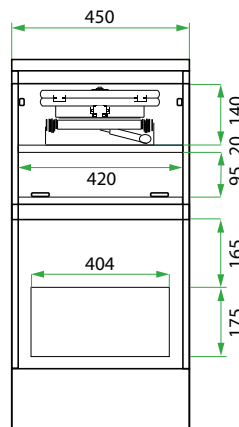

## PRODUCT CODE

VLUENIGB45D2 / VLUENIGB45D2CC

<b>Dimensions</b>	W 450 x H 920 x D 590 (mm)
<b>Finishes</b>	Matte English White or Matte Custom Colour Paint*
<b>BenchTop* Finishes</b>	Standard (White) or Colour* (Carrara Marble, Ariston, Ice Crystal, Peak Stone, Akashi Grey or Black Granite)
<b>Handle</b>	Pull Handle (Chrome, Black, Antique Pewter or Antique Bronze)
<b>Origin</b>	New Zealand made cabinetry
<b>Notes</b>	1 Drawer & 1 Fold-Down Door with Pull-Out Ironing Board. Kordura Benchtop is additional cost (sold per 100mm). See website for all finish colours. Not compatible with sinks.

## TECHNICAL DRAWINGS

Front

Front Section

Side Section

Ironing Board (Folded)

Pull-Out Ironing Board (Open)

## NOTES

\*Additional Cost. Accessories not included. See our website for product prices. Drawing indicates the technical measurement only and is not a reflection of how the product will look. Sizes are nominal only. All drawings in millimeters. Drawings not to scale. October 2024.