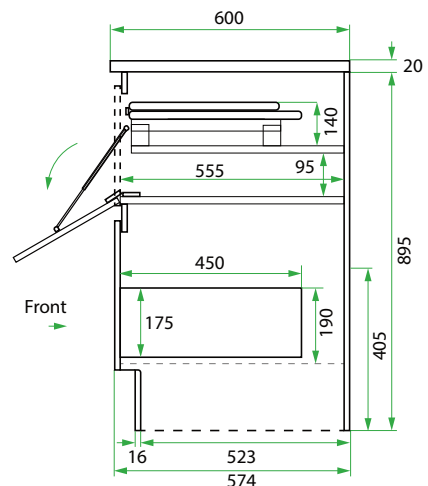

## PRODUCT CODE

VLUENIGB45D2 / VLUENIGB45D2CC

<b>Dimensions</b>	W 450 x H 920 x D 590 (mm)
<b>Finishes</b>	Matte English White or Matte Custom Colour Paint*
<b>BenchTop* Finishes</b>	Standard (White) or Colour* (Carrara Marble, Ariston, Ice Crystal, Peak Stone, Akashi Grey or Black Granite)
<b>Handle</b>	Pull Handle (Chrome, Black, Antique Pewter or Antique Bronze)
<b>Origin</b>	New Zealand made cabinetry
<b>Notes</b>	1 Drawer & 1 Fold-Down Door with Pull-Out Ironing Board. Kordura Benchtop is additional cost (sold per 100mm). See website for all finish colours. Not compatible with sinks.

## TECHNICAL DRAWINGS

Front

Front Section

Side Section

Ironing Board (Folded)

Pull-Out Ironing Board (Open)

## NOTES

\*Additional Cost. Accessories not included. See our website for product prices. Drawing indicates the technical measurement only and is not a reflection of how the product will look. Sizes are nominal only. All drawings in millimeters. Drawings not to scale. October 2024.