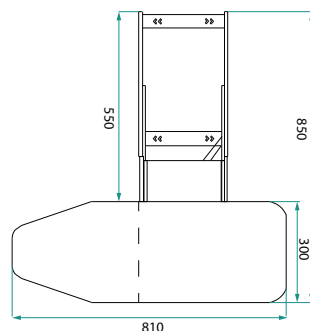

## PRODUCT CODE

VLUENIGB45D2 / VLUENIGB45D2CC

<b>Dimensions</b>	W 450 x H 920 x D 590 (mm)
<b>Finishes</b>	Matte English White or Matte Custom Colour Paint*
<b>BenchTop* Finishes</b>	Standard (White) or Colour* (Carrara Marble, Ariston, Ice Crystal, Peak Stone, Akashi Grey or Black Granite)
<b>Handle</b>	Pull Handle (Chrome, Black, Antique Pewter or Antique Bronze)
<b>Origin</b>	New Zealand made cabinetry
<b>Notes</b>	1 Drawer & 1 Fold-Down Door with Pull-Out Ironing Board. Kordura Benchtop is additional cost (sold per 100mm). See website for all finish colours. Not compatible with sinks.

## TECHNICAL DRAWINGS

Front

Front Section

Side Section

Ironing Board (Folded)

Pull-Out Ironing Board (Open)

## NOTES

\*Additional Cost. Accessories not included. See our website for product prices. Drawing indicates the technical measurement only and is not a reflection of how the product will look. Sizes are nominal only. All drawings in millimeters. Drawings not to scale. October 2024.