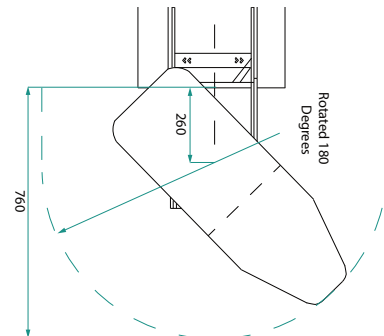

## PRODUCT CODE

VLUENIGB45D2 / VLUENIGB45D2CC

<b>Dimensions</b>	W 450 x H 920 x D 590 (mm)
<b>Finishes</b>	Matte English White or Matte Custom Colour Paint*
<b>BenchTop* Finishes</b>	Standard (White) or Colour* (Carrara Marble, Ariston, Ice Crystal, Peak Stone, Akashi Grey or Black Granite)
<b>Handle</b>	Pull Handle (Chrome, Black, Antique Pewter or Antique Bronze)
<b>Origin</b>	New Zealand made cabinetry
<b>Notes</b>	1 Drawer & 1 Fold-Down Door with Pull-Out Ironing Board. Kordura Benchtop is additional cost (sold per 100mm). See website for all finish colours. Not compatible with sinks.

## TECHNICAL DRAWINGS

Front

Front Section

Side Section

Ironing Board (Folded)

Pull-Out Ironing Board (Open)

## NOTES

\*Additional Cost. Accessories not included. See our website for product prices. Drawing indicates the technical measurement only and is not a reflection of how the product will look. Sizes are nominal only. All drawings in millimeters. Drawings not to scale. October 2024.