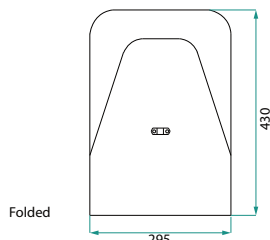

## PRODUCT CODE

VLUENIGB45D2 / VLUENIGB45D2CC

<b>Dimensions</b>	W 450 x H 920 x D 590 (mm)
<b>Finishes</b>	Matte English White or Matte Custom Colour Paint*
<b>BenchTop* Finishes</b>	Standard (White) or Colour* (Carrara Marble, Ariston, Ice Crystal, Peak Stone, Akashi Grey or Black Granite)
<b>Handle</b>	Pull Handle (Chrome, Black, Antique Pewter or Antique Bronze)
<b>Origin</b>	New Zealand made cabinetry
<b>Notes</b>	1 Drawer & 1 Fold-Down Door with Pull-Out Ironing Board. Kordura Benchtop is additional cost (sold per 100mm). See website for all finish colours. Not compatible with sinks.

## TECHNICAL DRAWINGS

Front

Front Section

Side Section

Ironing Board (Folded)

Pull-Out Ironing Board (Open)

## NOTES

\*Additional Cost. Accessories not included. See our website for product prices. Drawing indicates the technical measurement only and is not a reflection of how the product will look. Sizes are nominal only. All drawings in millimeters. Drawings not to scale. October 2024.