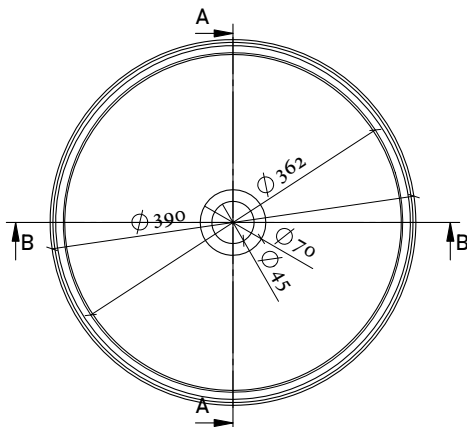

## DESCRIPTION

Treste Kordura Semi-Recessed Basin

## FEATURES

- Dimensions W390 x H132 x D390 mm
- Matte White
- Seamless, smooth finish
- Made of Soild Kordura (Acrylic and resin composite)
- Semi-Recessed Round design
- *Tapware must be wall-mounted or offset.*
- *Not compatible with Slim Vanities*

## TECHNICAL DRAWINGS

Top View

Side Section

Side Section

## NOTES

See our website for product prices. Drawing indicates the technical measurement only and is not a reflection of how the product will look. Sizes are nominal only. All drawings in millimeters. Drawings not to scale. January 2025.