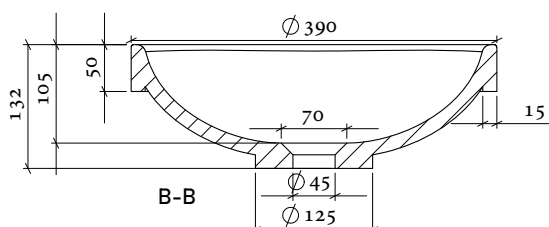

## FEATURES

- Dimensions W390 x H132 x D390 mm
- Matte White
- Seamless, smooth finish
- Made of Soild Kordura (Acrylic and resin composite)
- Semi-Recessed Round design
- *Tapware must be wall-mounted or offset.*
- *Not compatible with Slim Vanities*

## TECHNICAL DRAWINGS

Top View

Side Section

Side Section

## NOTES

See our website for product prices. Drawing indicates the technical measurement only and is not a reflection of how the product will look. Sizes are nominal only. All drawings in millimeters. Drawings not to scale. January 2025.