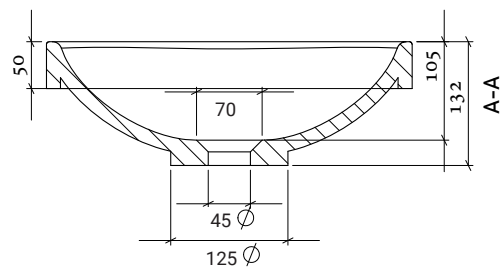

## FEATURES

- Dimensions W390 x H132 x D390 mm
- Matte White
- Seamless, smooth finish
- Made of Soild Kordura (Acrylic and resin composite)
- Semi-Recessed Round design
- *Tapware must be wall-mounted or offset.*
- *Not compatible with Slim Vanities*

## TECHNICAL DRAWINGS

Top View

Side Section

Side Section

## NOTES

See our website for product prices. Drawing indicates the technical measurement only and is not a reflection of how the product will look. Sizes are nominal only. All drawings in millimeters. Drawings not to scale. January 2025.