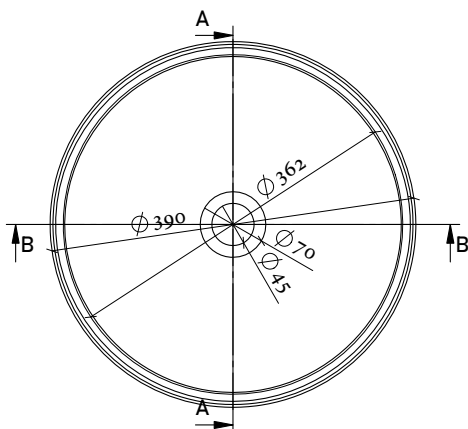

## DESCRIPTION

Treste Kordura Semi-Recessed Basin

## FEATURES

- Dimensions W390 x H132 x D390 mm
- Matte White
- Seamless, smooth finish
- Made of Soild Kordura (Acrylic and resin composite)
- Semi-Recessed round design
- *Not compatible with Slim vanities*

## TECHNICAL DRAWINGS

Top View

Side Section

Side Section

## NOTES

See our website for product prices. Drawing indicates the technical measurement only and is not a reflection of how the product will look. Sizes are nominal only. All drawings in millimeters. Drawings not to scale. January 2024.