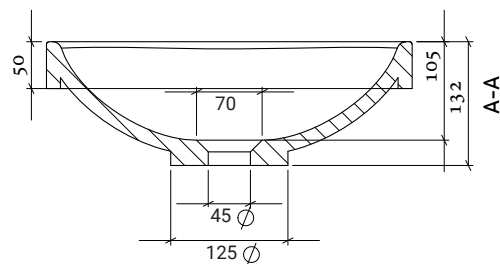

## FEATURES

- Dimensions W390 x H132 x D390 mm
- Matte White
- Seamless, smooth finish
- Made of Soild Kordura (Acrylic and resin composite)
- Semi-Recessed round design
- *Not compatible with Slim vanities*

## TECHNICAL DRAWINGS

Top View

Side Section

Side Section

## NOTES

See our website for product prices. Drawing indicates the technical measurement only and is not a reflection of how the product will look. Sizes are nominal only. All drawings in millimeters. Drawings not to scale. January 2024.