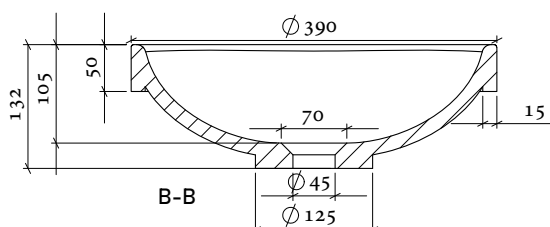

## FEATURES

- Dimensions W390 x H132 x D390 mm
- Matte White
- Seamless, smooth finish
- Made of Soild Kordura (Acrylic and resin composite)
- Semi-Recessed round design
- *Not compatible with Slim vanities*

## TECHNICAL DRAWINGS

Top View

Side Section

Side Section

## NOTES

See our website for product prices. Drawing indicates the technical measurement only and is not a reflection of how the product will look. Sizes are nominal only. All drawings in millimeters. Drawings not to scale. January 2024.