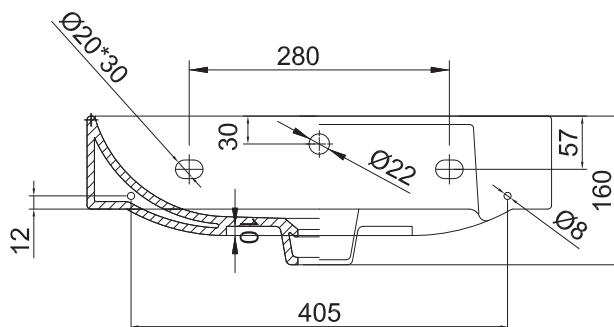

TRIM 500 BASIN /

vcloc

DESCRIPTION

Trim 500 Basin

PRODUCT CODE

TRIM.005

FEATURES

Dimensions W 500 x H 410 x D 160 (mm)

TECHNICAL DRAWINGS

Top Down

Side Section

Side Section

Waste Section

NOTES

See our website for product prices. Drawing indicates the technical measurement only and is not a reflection of how the product will look. Sizes are nominal only. All drawings in millimeters. Drawings not to scale. December 2024.