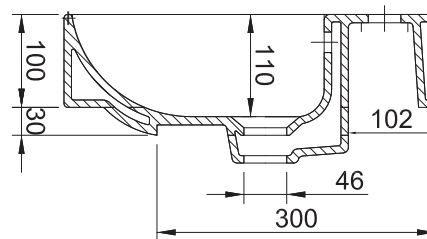

TRIM 500 BASIN /

vcloc

DESCRIPTION

Trim 500 Basin

PRODUCT CODE

TRIM.005

FEATURES

Dimensions W 500 x H 410 x D 160 (mm)

TECHNICAL DRAWINGS

Top Down

Side Section

Side Section

Waste Section

NOTES

See our website for product prices. Drawing indicates the technical measurement only and is not a reflection of how the product will look. Sizes are nominal only. All drawings in millimeters. Drawings not to scale. December 2024.