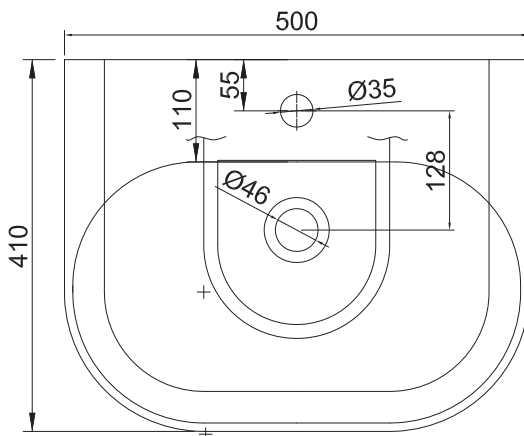

TRIM 500 BASIN /

vcloc

DESCRIPTION

Trim 500 Basin

PRODUCT CODE

TRIM.005

FEATURES

Dimensions W 500 x H 410 x D 160 (mm)

TECHNICAL DRAWINGS

Top Down

Side Section

Side Section

Waste Section

NOTES

See our website for product prices. Drawing indicates the technical measurement only and is not a reflection of how the product will look. Sizes are nominal only. All drawings in millimeters. Drawings not to scale. December 2024.