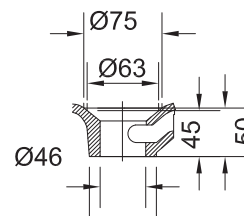

TRIM 500 BASIN /

vcloc

DESCRIPTION

Trim 500 Basin

PRODUCT CODE

TRIM.005

FEATURES

Dimensions W 500 x H 410 x D 160 (mm)

TECHNICAL DRAWINGS

Top Down

Side Section

Side Section

Waste Section

NOTES

See our website for product prices. Drawing indicates the technical measurement only and is not a reflection of how the product will look. Sizes are nominal only. All drawings in millimeters. Drawings not to scale. December 2024.