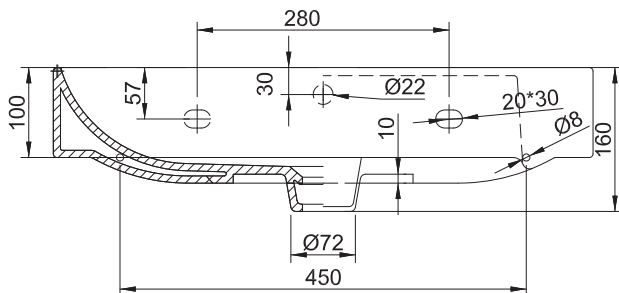

TRIM 600 BASIN /

vcloc

DESCRIPTION

Trim 600 Basin

PRODUCT CODE

TRIM.004

FEATURES

Dimensions W 600 x H 410 x D 160 (mm)

TECHNICAL DRAWINGS

Top Down

Side Section

Side Section

Waste Section

NOTES

See our website for product prices. Drawing indicates the technical measurement only and is not a reflection of how the product will look. Sizes are nominal only. All drawings in millimeters. Drawings not to scale. December 2024.