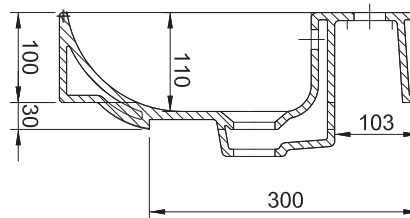

TRIM 600 BASIN /

vcloc

DESCRIPTION

Trim 600 Basin

PRODUCT CODE

TRIM.004

FEATURES

Dimensions W 600 x H 410 x D 160 (mm)

TECHNICAL DRAWINGS

Top Down

Side Section

Side Section

Waste Section

NOTES

See our website for product prices. Drawing indicates the technical measurement only and is not a reflection of how the product will look. Sizes are nominal only. All drawings in millimeters. Drawings not to scale. December 2024.