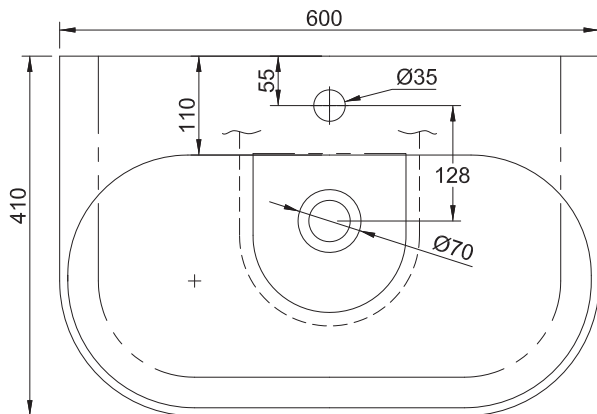

TRIM 600 BASIN /

vcloc

DESCRIPTION

Trim 600 Basin

PRODUCT CODE

TRIM.004

FEATURES

Dimensions W 600 x H 410 x D 160 (mm)

TECHNICAL DRAWINGS

Top Down

Side Section

Side Section

Waste Section

NOTES

See our website for product prices. Drawing indicates the technical measurement only and is not a reflection of how the product will look. Sizes are nominal only. All drawings in millimeters. Drawings not to scale. December 2024.