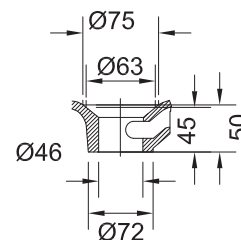

TRIM 600 BASIN /

vcloc

DESCRIPTION

Trim 600 Basin

PRODUCT CODE

TRIM.004

FEATURES

Dimensions W 600 x H 410 x D 160 (mm)

TECHNICAL DRAWINGS

Top Down

Side Section

Side Section

Waste Section

NOTES

See our website for product prices. Drawing indicates the technical measurement only and is not a reflection of how the product will look. Sizes are nominal only. All drawings in millimeters. Drawings not to scale. December 2024.