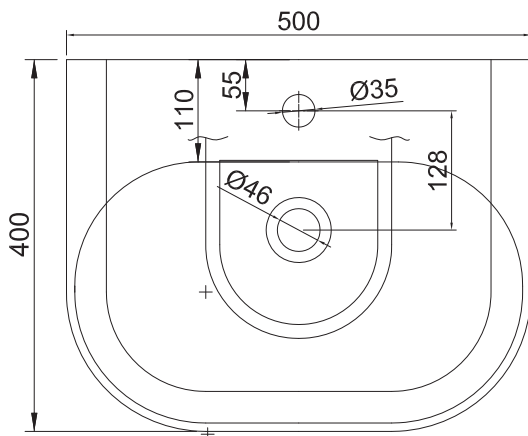

TRIM 500 BASIN /

DESCRIPTION

Trim 500 Basin

PRODUCT CODE

TRIM.005

FEATURES

Dimensions W 500 x H 160 x D 400 (mm)

Finish Ceramic (White Gloss).

Basin Ceramic basin with overflow.

- Features
- Crafted from ceramic, which is easy to clean to suit both traditional and modern bathrooms.
 - Round edges in a symmetrical shape
 - Oval basin bowl for smooth flow of water.
 - Meets Accessible Care requirements
 - Basin edge for additional storage.

TECHNICAL DRAWINGS

Top Down

Side Section

Side Section

Waste Section

NOTES

Overall basin dimensions may vary $\pm 2\%$ due to the firing process. See our website for product prices. Drawing indicates the technical measurement only and is not a reflection of how the product will look. Sizes are nominal only. All drawings in millimeters. Drawings not to scale. January 2025.