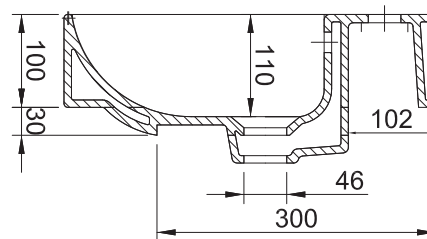

TRIM 500 BASIN /

DESCRIPTION

Trim 500 Basin

PRODUCT CODE

TRIM.005

FEATURES

Dimensions W 500 x H 160 x D 400 (mm)

Finish Ceramic (White Gloss).

Basin Ceramic basin with overflow.

- Features
- Crafted from ceramic, which is easy to clean to suit both traditional and modern bathrooms.
 - Round edges in a symmetrical shape
 - Oval basin bowl for smooth flow of water.
 - Meets Accessible Care requirements
 - Basin edge for additional storage.

TECHNICAL DRAWINGS

Top Down

Side Section

Side Section

Waste Section

NOTES

Overall basin dimensions may vary $\pm 2\%$ due to the firing process. See our website for product prices. Drawing indicates the technical measurement only and is not a reflection of how the product will look. Sizes are nominal only. All drawings in millimeters. Drawings not to scale. January 2025.