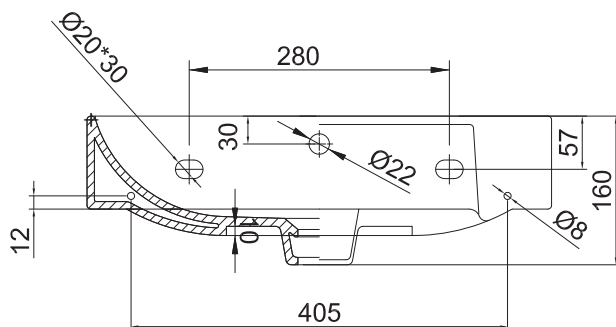

TRIM 500 BASIN /

DESCRIPTION

Trim 500 Basin

PRODUCT CODE

TRIM.005

FEATURES

Dimensions W 500 x H 160 x D 400 (mm)

Finish Ceramic (White Gloss).

TECHNICAL DRAWINGS

Top Down

Side Section

Side Section

Waste Section

NOTES

Overall basin dimensions may vary $\pm 2\%$ due to the firing process. See our website for product prices. Drawing indicates the technical measurement only and is not a reflection of how the product will look. Sizes are nominal only. All drawings in millimeters. Drawings not to scale. January 2025.