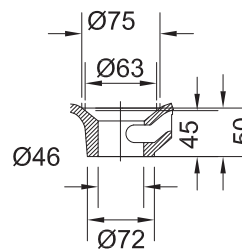

TRIM 500 BASIN /

DESCRIPTION

Trim 500 Basin

PRODUCT CODE

TRIM.005

FEATURES

Dimensions W 500 x H 160 x D 400 (mm)

Finish Ceramic (White Gloss).

TECHNICAL DRAWINGS

Top Down

Side Section

Side Section

Waste Section

NOTES

Overall basin dimensions may vary $\pm 2\%$ due to the firing process. See our website for product prices. Drawing indicates the technical measurement only and is not a reflection of how the product will look. Sizes are nominal only. All drawings in millimeters. Drawings not to scale. January 2025.